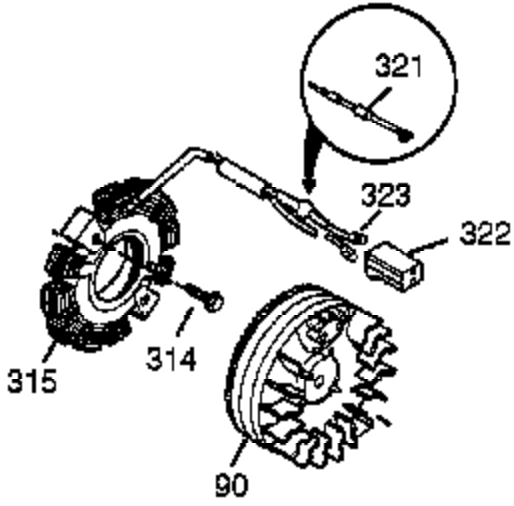

Ref #	Part Number	Qty	Description
90	611094	1	Flywheel (W/Ring Gear)
111B	611224	1	Rocker On/Off Switch
260	37593A	1	Blower Housing
314	650873	2	Screw, 1/4-20 x 3/4"
315	611104	1	Alternator Coil (3/5 Split)(Incl. - 3 21 - 323)
321	611161	1	Diode
322	611142	1	Connector Body
323	611118	2	Terminal
338	650821	1	Screw, 10-32 x 1/2"