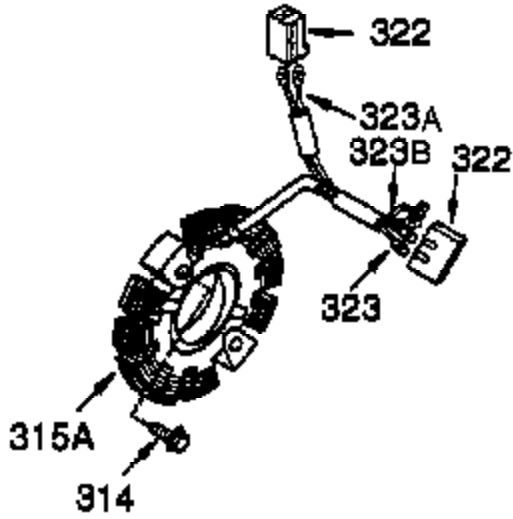

Engine Parts List #2

Ref #	Part Number	Qty	Description
90	611094	1	Flywheel (W/Ring Gear)
111B	611224	1	Rocker On/Off Switch
209A	28942	1	Screw, 10-32 x 3/8"
260	37558	1	Blower Housing
314	650873	2	Screw, 1/4-20 x 3/4"
315A	611286	1	Alternator Coil (7 Amp)(Incl. 322 - 3 23B)
322	611229	1	Connector Body
323A	611276	1	Terminal
323B	611277	1	Terminal
323	611230	2	Terminal
338	650821	4	Screw, 10-32 x 1/2"
348	37586	1	Remote Choke Bracket
349	650821	1	Screw, 10-32 x 1/2"