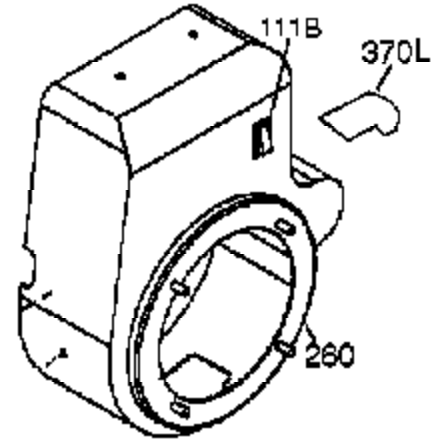

Engine Parts List #2

Ref #	Part Number	Qty	Description
90	611094	1	Flywheel (W/Ring Gear)
111B	611224	1	Rocker On/Off Switch
209A	28942	1	Screw, 10-32 x 3/8"
260	37558	1	Blower Housing
314	650873	2	Screw, 1/4-20 x 3/4"
315A	611286	1	Alternator Coil (7 Amp)(Incl. 322 - 3 23B)
322	611229	1	Connector Body
323A	611276	1	Terminal
323B	611277	1	Terminal
323	611230	2	Terminal
338	650821	4	Screw, 10-32 x 1/2"
348	37586	1	Remote Choke Bracket
349	650821	1	Screw, 10-32 x 1/2"