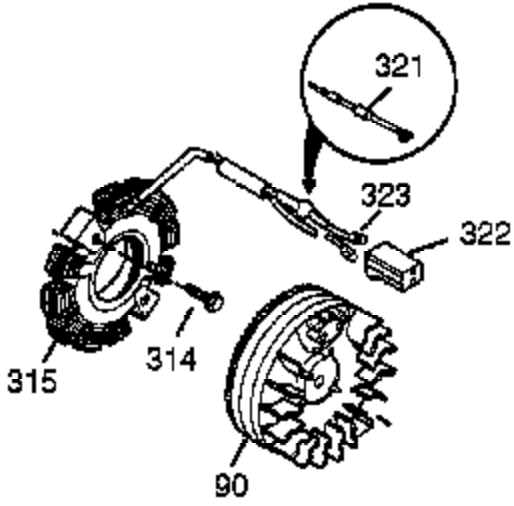

Engine Parts List #2

Ref #	Part Number	Qty	Description
90	611094	1	Flywheel (W/Ring Gear)
111B	611224	1	Rocker On/Off Switch
209A	28942	1	Screw, 10-32 x 3/8"
260	37558	1	Blower Housing
314	650873	2	Screw, 1/4-20 x 3/4"
315A	611286	1	Alternator Coil (7 Amp)(Incl. 322 - 3 23B)
322	611229	1	Connector Body
323A	611276	1	Terminal
323B	611277	1	Terminal
323	611230	2	Terminal
338	650821	4	Screw, 10-32 x 1/2"
348	37586	1	Remote Choke Bracket
349	650821	1	Screw, 10-32 x 1/2"