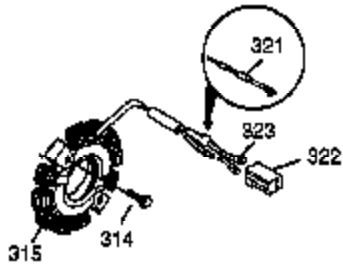

Ref #	Part Number	Qty	Description
170	28423	1	Breather Body
174	650128	2	Screw, 10-24 x 1/2"
212A	36288	1	Bushing
241	32380	1	Air Cleaner Bracket
260	35716A	1	Blower Housing
284A	650760	4	Screw, 8-32 x 3/8"
284	35428	1	Exhaust Deflector
298	650665	2	Screw, 1/4-15 x 3/4"
301	35355	1	Fuel Cap
314	650873	2	Screw, 1/4-20 x 3/4"
315	611113	1	Alternator Coil (3 Amp DC)(Incl. 321- 323)
321	611161	1	Diode
322	610921	1	Connector Body
323	610922	2	Terminal
325	27275	1	Wire Clip
341	35697	1	Fuel Tank Bracket
342	792028	2	Screw, 5/16-18 x 7/8"
345	35699	1	Heat Baffle
370J	35703	1	Throttle Decal (Run/Slow)
370	36261	1	Identification Decal
370I	37119	1	Warning Decal