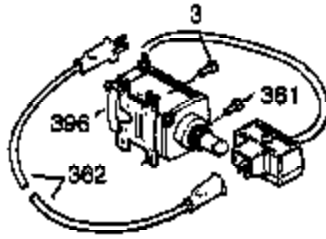

Ref #	Part Number	Qty	Description
170	28423	1	Breather Body
174	650128	2	Screw, 10-24 x 1/2"
212A	36288	1	Bushing
241	32380	1	Air Cleaner Bracket
260	35716A	1	Blower Housing
284A	650760	4	Screw, 8-32 x 3/8"
284	35428	1	Exhaust Deflector
298	650665	2	Screw, 1/4-15 x 3/4"
301	35355	1	Fuel Cap
314	650873	2	Screw, 1/4-20 x 3/4"
315	611113	1	Alternator Coil (3 Amp DC)(Incl. 321- 323)
321	611161	1	Diode
322	610921	1	Connector Body
323	610922	2	Terminal
325	27275	1	Wire Clip
341	35697	1	Fuel Tank Bracket
342	792028	2	Screw, 5/16-18 x 7/8"
345	35699	1	Heat Baffle
370J	35703	1	Throttle Decal (Run/Slow)
370	36261	1	Identification Decal
370I	37119	1	Warning Decal