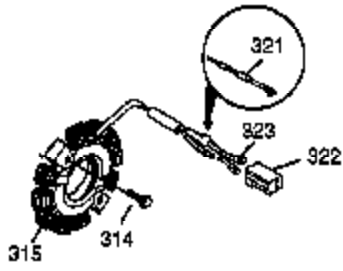

Ref #	Part Number	Qty	Description
170	28423	1	Breather Body
174	650128	2	Screw, 10-24 x 1/2"
212A	36288	1	Bushing
241	37166	1	Air Cleaner Bracket
260	35716	1	Blower Housing
298	650665	2	Screw, 1/4-15 x 3/4"
301	35355	1	Fuel Cap
314	650873	2	Screw, 1/4-20 x 3/4"
315	611113	1	Alternator Coil (3 Amp) (Incl. 321, 3 22 & 323)
321	611161	1	Diode
322	610921	1	Connector Body
323	610922	2	Terminal
325	27275	1	Wire Clip
341	35697	1	Fuel Tank Bracket
342	792028	2	Screw, 5/16-18 x 7/8"
345	35699	1	Heat Baffle
370J	35703	1	Throttle Decal (Run/Slow)
370	36261	1	Identification Decal