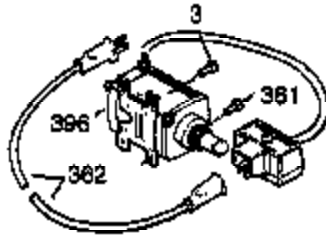

Ref #	Part Number	Qty	Description
170	28423	1	Breather Body
174	650128	2	Screw, 10-24 x 1/2"
212A	36288	1	Bushing
241	37166	1	Air Cleaner Bracket
260	35716	1	Blower Housing
298	650665	2	Screw, 1/4-15 x 3/4"
301	35355	1	Fuel Cap
314	650873	2	Screw, 1/4-20 x 3/4"
315	611113	1	Alternator Coil (3 Amp) (Incl. 321, 3 22 & 323)
321	611161	1	Diode
322	610921	1	Connector Body
323	610922	2	Terminal
325	27275	1	Wire Clip
341	35697	1	Fuel Tank Bracket
342	792028	2	Screw, 5/16-18 x 7/8"
345	35699	1	Heat Baffle
370J	35703	1	Throttle Decal (Run/Slow)
370	36261	1	Identification Decal