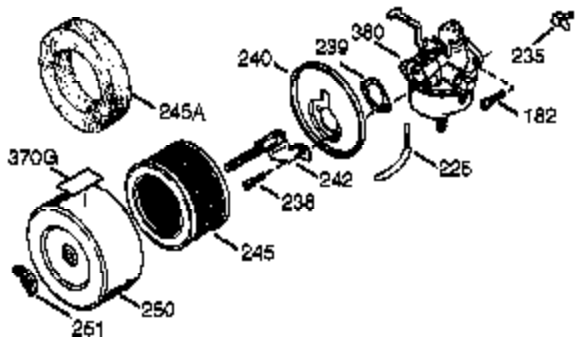

Ref #	Part Number	Qty	Description
19D	33857	1	Extension Spring Assembly
92	650880	1	Lock Washer
93	650881	1	Flywheel Nut
110A	37357	1	Ground Wire
110	36993	1	Ground Wire
111B	611224	1	Rocker On/Off Switch
151A	35862	1	Intake Valve Seal
163	650890	2	Lock Washer
182	650517	2	Screw, Torx T-30, 1/4-20 x 27/32"
233A	37169	1	"O" Ring
233	37168	1	"O" Ring
235	37167	1	Breather Tube Fitting
238	28820	2	Screw, 10-32 x 1/2"
239	27272A	1	* Air Cleaner Gasket
240	32377	1	Air Cleaner Bracket Ass'y
242	37166	1	Air Cleaner Bracket
245	31925	1	Air Cleaner Filter
250	31926	1	Air Cleaner Cover
251	650513	1	Wing Nut, 1/4-20
279	651011	4	Screw, 10-332 x 5/16"
280	37265	1	Heat Shield
285	35985B	1	Starter Cup
290	30962	1	Fuel Line
292	26460	4	Fuel Line Clamp
302	37100	1	Fuel Tank Extension
302A	650821	3	Screw, 10-32 x 1/2"
304	35480	1	Fuel Cap Retainer
314	650873	2	Screw, 1/4-20 x 3/4"
315	611275	1	Alternator Coil (12 Amp DC)(Incl. 322 , 323, 323A & 323B)
319	650735	2	Screw, 10-24 x 3/8"
320	611274	1	Regulator (12 Amp)
322	611229	1	Connector Body
323	611230	2	Terminal
323B	611277	1	Terminal
323A	611276	1	Terminal
345A	650821	1	Screw, 10-32 x 1/2"
361	650990	4	Screw, Torx T-30, 1/4-20 x 15/32"
370G	35274	1	Oil Instruction Decal
380	640151	1	Carburetor (Incl. 184)