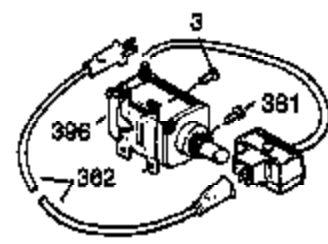

Ref #	Part Number	Qty	Description
19D	33857	1	Extension Spring Assembly
92	650880	1	Lock Washer
93	650881	1	Flywheel Nut
110A	37357	1	Ground Wire
110	36993	1	Ground Wire
111B	611224	1	Rocker On/Off Switch
151A	35862	1	Intake Valve Seal
163	650890	2	Lock Washer
182	650517	2	Screw, Torx T-30, 1/4-20 x 27/32"
233A	37169	1	"O" Ring
233	37168	1	"O" Ring
235	37167	1	Breather Tube Fitting
238	28820	2	Screw, 10-32 x 1/2"
239	27272A	1	* Air Cleaner Gasket
240	32377	1	Air Cleaner Bracket Ass'y
242	37166	1	Air Cleaner Bracket
245	31925	1	Air Cleaner Filter
250	31926	1	Air Cleaner Cover
251	650513	1	Wing Nut, 1/4-20
279	651011	4	Screw, 10-332 x 5/16"
280	37265	1	Heat Shield
285	35985B	1	Starter Cup
290	30962	1	Fuel Line
292	26460	4	Fuel Line Clamp
302	37100	1	Fuel Tank Extension
302A	650821	3	Screw, 10-32 x 1/2"
304	35480	1	Fuel Cap Retainer
314	650873	2	Screw, 1/4-20 x 3/4"
315	611275	1	Alternator Coil (12 Amp DC)(Incl. 322 , 323, 323A & 323B)
319	650735	2	Screw, 10-24 x 3/8"
320	611274	1	Regulator (12 Amp)
322	611229	1	Connector Body
323	611230	2	Terminal
323B	611277	1	Terminal
323A	611276	1	Terminal
345A	650821	1	Screw, 10-32 x 1/2"
361	650990	4	Screw, Torx T-30, 1/4-20 x 15/32"
370G	35274	1	Oil Instruction Decal
380	640151	1	Carburetor (Incl. 184)