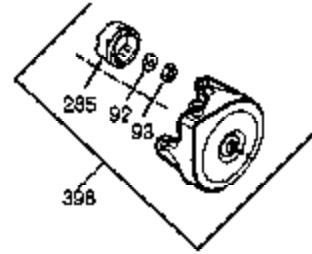

Ref #	Part Number	Qty	Description
19D	33857	1	Extension Spring Assembly
92	650880	1	Lock Washer
93	650881	1	Flywheel Nut
110A	37357	1	Ground Wire
110	36993	1	Ground Wire
111B	611224	1	Rocker On/Off Switch
151A	35862	1	Intake Valve Seal
163	650890	2	Lock Washer
182	650517	2	Screw, Torx T-30, 1/4-20 x 27/32"
233A	37169	1	"O" Ring
233	37168	1	"O" Ring
235	37167	1	Breather Tube Fitting
238	28820	2	Screw, 10-32 x 1/2"
239	27272A	1	* Air Cleaner Gasket
240	32377	1	Air Cleaner Bracket Ass'y
242	37166	1	Air Cleaner Bracket
245	31925	1	Air Cleaner Filter
250	31926	1	Air Cleaner Cover
251	650513	1	Wing Nut, 1/4-20
279	651011	4	Screw, 10-332 x 5/16"
280	37265	1	Heat Shield
285	35985B	1	Starter Cup
290	30962	1	Fuel Line
292	26460	4	Fuel Line Clamp
302	37100	1	Fuel Tank Extension
302A	650821	3	Screw, 10-32 x 1/2"
304	35480	1	Fuel Cap Retainer
314	650873	2	Screw, 1/4-20 x 3/4"
315	611275	1	Alternator Coil (12 Amp DC)(Incl. 322 , 323, 323A & 323B)
319	650735	2	Screw, 10-24 x 3/8"
320	611274	1	Regulator (12 Amp)
322	611229	1	Connector Body
323	611230	2	Terminal
323B	611277	1	Terminal
323A	611276	1	Terminal
345A	650821	1	Screw, 10-32 x 1/2"
361	650990	4	Screw, Torx T-30, 1/4-20 x 15/32"
370G	35274	1	Oil Instruction Decal
380	640151	1	Carburetor (Incl. 184)