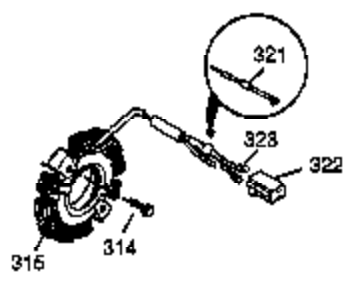

Ref #	Part Number	Qty	Description
19D	33857	1	Extension Spring Assembly
92	650880	1	Lock Washer
93	650881	1	Flywheel Nut
110A	37357	1	Ground Wire
110	36993	1	Ground Wire
111B	611224	1	Rocker On/Off Switch
151A	35862	1	Intake Valve Seal
163	650890	2	Lock Washer
182	650517	2	Screw, Torx T-30, 1/4-20 x 27/32"
233A	37169	1	"O" Ring
233	37168	1	"O" Ring
235	37167	1	Breather Tube Fitting
238	28820	2	Screw, 10-32 x 1/2"
239	27272A	1	* Air Cleaner Gasket
240	32377	1	Air Cleaner Bracket Ass'y
242	37166	1	Air Cleaner Bracket
245	31925	1	Air Cleaner Filter
250	31926	1	Air Cleaner Cover
251	650513	1	Wing Nut, 1/4-20
279	651011	4	Screw, 10-332 x 5/16"
280	37265	1	Heat Shield
285	35985B	1	Starter Cup
290	30962	1	Fuel Line
292	26460	4	Fuel Line Clamp
302	37100	1	Fuel Tank Extension
302A	650821	3	Screw, 10-32 x 1/2"
304	35480	1	Fuel Cap Retainer
314	650873	2	Screw, 1/4-20 x 3/4"
315	611275	1	Alternator Coil (12 Amp DC)(Incl. 322 , 323, 323A & 323B)
319	650735	2	Screw, 10-24 x 3/8"
320	611274	1	Regulator (12 Amp)
322	611229	1	Connector Body
323	611230	2	Terminal
323B	611277	1	Terminal
323A	611276	1	Terminal
345A	650821	1	Screw, 10-32 x 1/2"
361	650990	4	Screw, Torx T-30, 1/4-20 x 15/32"
370G	35274	1	Oil Instruction Decal
380	640151	1	Carburetor (Incl. 184)