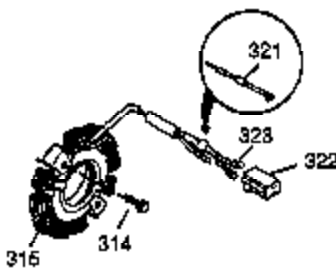

Ref #	Part Number	Qty	Description
64	30063	1	Screw, Torx T-30, 1/4-20 x 1/2"
92	650880	1	Lock Washer
93	650881	1	Flywheel Nut
110	35187	1	Ground Wire
129	650746	2	Screw, 5/16-18 x 1-3/8"
182	650517	2	Screw, 1/4-20 x 27/32"
225	35043	1	Carburetor Tube
238	28820	2	Screw, 10-32 x 1/2"
239	27272A	1	* Air Cleaner Gasket
240	32380	1	Air Cleaner Body
242	32377	1	Air Cleaner Bracket
245A	36727	1	Air Cleaner Filter
245	31925	1	Air Cleaner Filter
250	31926	1	Air Cleaner Cover
251	650513	1	Wing Nut, 1/4-20"
284	35428	1	Exhaust Deflector
284A	650760	3	Screw, 8-32 x 3/8"
285	35985B	1	Starter Cup
290	30962	1	Fuel Line
292	26460	2	Fuel Line Clamp
380	632519	1	Carburetor (Incl. 184)
414	35352	1	Spark Arrestor Screen