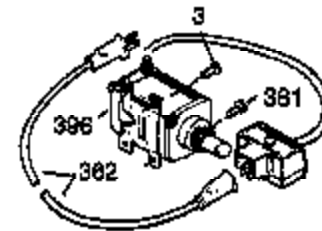

Ref #	Part Number	Qty	Description
64	30063	1	Screw, Torx T-30, 1/4-20 x 1/2"
92	650880	1	Lock Washer
93	650881	1	Flywheel Nut
110	35187	1	Ground Wire
129	650746	2	Screw, 5/16-18 x 1-3/8"
182	650517	2	Screw, 1/4-20 x 27/32"
225	35043	1	Carburetor Tube
238	28820	2	Screw, 10-32 x 1/2"
239	27272A	1	* Air Cleaner Gasket
240	32380	1	Air Cleaner Body
242	32377	1	Air Cleaner Bracket
245A	36727	1	Air Cleaner Filter
245	31925	1	Air Cleaner Filter
250	31926	1	Air Cleaner Cover
251	650513	1	Wing Nut, 1/4-20"
284	35428	1	Exhaust Deflector
284A	650760	3	Screw, 8-32 x 3/8"
285	35985B	1	Starter Cup
290	30962	1	Fuel Line
292	26460	2	Fuel Line Clamp
380	632519	1	Carburetor (Incl. 184)
414	35352	1	Spark Arrestor Screen