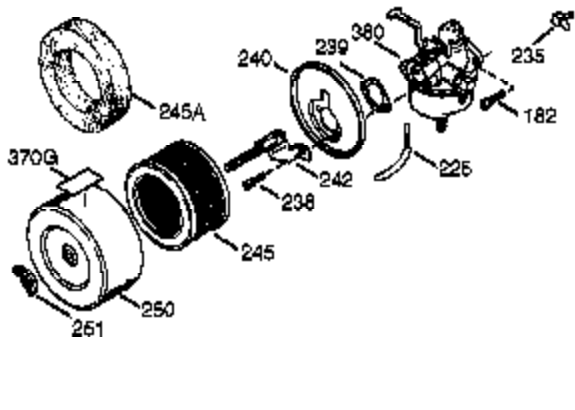

Ref #	Part Number	Qty	Description
64	30063	1	Screw, Torx T-30, 1/4-20 x 1/2"
92	650880	1	Lock Washer
93	650881	1	Flywheel Nut
110	35187	1	Ground Wire
129	650746	2	Screw, 5/16-18 x 1-3/8"
182	650517	2	Screw, 1/4-20 x 27/32"
225	35043	1	Carburetor Tube
238	28820	2	Screw, 10-32 x 1/2"
239	27272A	1	* Air Cleaner Gasket
240	32380	1	Air Cleaner Body
242	32377	1	Air Cleaner Bracket
245A	36727	1	Air Cleaner Filter
245	31925	1	Air Cleaner Filter
250	31926	1	Air Cleaner Cover
251	650513	1	Wing Nut, 1/4-20"
284	35428	1	Exhaust Deflector
284A	650760	3	Screw, 8-32 x 3/8"
285	35985B	1	Starter Cup
290	30962	1	Fuel Line
292	26460	2	Fuel Line Clamp
380	632519	1	Carburetor (Incl. 184)
414	35352	1	Spark Arrestor Screen