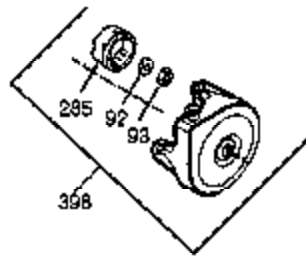

Ref #	Part Number	Qty	Description
64	30063	1	Screw, Torx T-30, 1/4-20 x 1/2"
92	650880	1	Lock Washer
93	650881	1	Flywheel Nut
110	35187	1	Ground Wire
129	650746	2	Screw, 5/16-18 x 1-3/8"
182	650517	2	Screw, 1/4-20 x 27/32"
225	35043	1	Carburetor Tube
238	28820	2	Screw, 10-32 x 1/2"
239	27272A	1	* Air Cleaner Gasket
240	32380	1	Air Cleaner Body
242	32377	1	Air Cleaner Bracket
245A	36727	1	Air Cleaner Filter
245	31925	1	Air Cleaner Filter
250	31926	1	Air Cleaner Cover
251	650513	1	Wing Nut, 1/4-20"
284	35428	1	Exhaust Deflector
284A	650760	3	Screw, 8-32 x 3/8"
285	35985B	1	Starter Cup
290	30962	1	Fuel Line
292	26460	2	Fuel Line Clamp
380	632519	1	Carburetor (Incl. 184)
414	35352	1	Spark Arrestor Screen