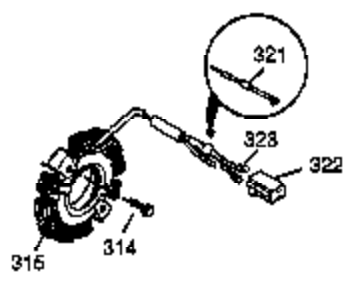

Ref #	Part Number	Qty	Description
64	650888	1	Screw, Torx T-30, 1/4-20 x 43/64"
92	650880	1	Lock Washer
93	650881	1	Flywheel Nut
110	35187	1	Ground Wire
129	650746	2	Screw, 5/16-18 x 1-3/8"
182	650517	2	Screw, 1/4-20 x 27/32"
225	35043	1	Carburetor Tube
238	28820	2	Screw, 10-32 x 1/2"
239	27272A	1	* Air Cleaner Gasket
240	32380	1	Air Cleaner Body
242	32377	1	Air Cleaner Bracket
245A	36727	1	Air Cleaner Filter
245	31925	1	Air Cleaner Filter
250	31926	1	Air Cleaner Cover
251	650513	1	Wing Nut, 1/4-20
285	35985B	1	Starter Cup
290	30962	1	Fuel Line
292	26460	4	Fuel Line Clamp
314	650873	2	Screw, 1/4-20 x 3/4"
315	611113	1	Alternator Coil (3 Amp)(Incl. 321,322 & 323)
321	611161	1	Diode
322	610921	1	Connector Body
323	610922	1	Terminal
370G	35274	1	Oil Instruction Decal
370R	37119	1	Warning Decal
380	632519	1	Carburetor (Incl. 184)