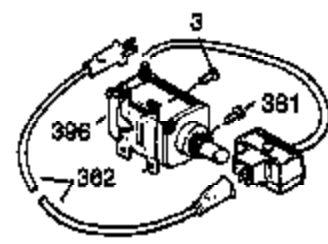

Ref #	Part Number	Qty	Description
64	650888	1	Screw, Torx T-30, 1/4-20 x 43/64"
92	650880	1	Lock Washer
93	650881	1	Flywheel Nut
110	35187	1	Ground Wire
129	650746	2	Screw, 5/16-18 x 1-3/8"
182	650517	2	Screw, 1/4-20 x 27/32"
225	35043	1	Carburetor Tube
238	28820	2	Screw, 10-32 x 1/2"
239	27272A	1	* Air Cleaner Gasket
240	32380	1	Air Cleaner Body
242	32377	1	Air Cleaner Bracket
245A	36727	1	Air Cleaner Filter
245	31925	1	Air Cleaner Filter
250	31926	1	Air Cleaner Cover
251	650513	1	Wing Nut, 1/4-20
285	35985B	1	Starter Cup
290	30962	1	Fuel Line
292	26460	4	Fuel Line Clamp
314	650873	2	Screw, 1/4-20 x 3/4"
315	611113	1	Alternator Coil (3 Amp)(Incl. 321,322 & 323)
321	611161	1	Diode
322	610921	1	Connector Body
323	610922	1	Terminal
370G	35274	1	Oil Instruction Decal
370R	37119	1	Warning Decal
380	632519	1	Carburetor (Incl. 184)