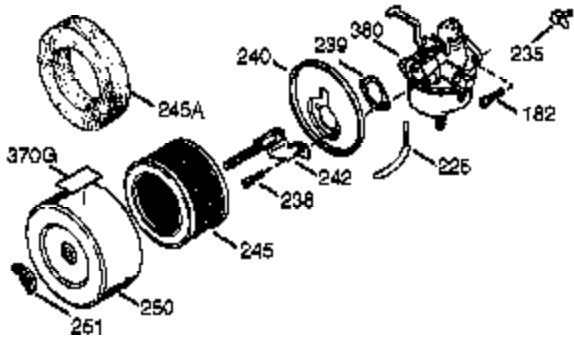

Ref #	Part Number	Qty	Description
64	650888	1	Screw, Torx T-30, 1/4-20 x 43/64"
92	650880	1	Lock Washer
93	650881	1	Flywheel Nut
110	35187	1	Ground Wire
129	650746	2	Screw, 5/16-18 x 1-3/8"
182	650517	2	Screw, 1/4-20 x 27/32"
225	35043	1	Carburetor Tube
238	28820	2	Screw, 10-32 x 1/2"
239	27272A	1	* Air Cleaner Gasket
240	32380	1	Air Cleaner Body
242	32377	1	Air Cleaner Bracket
245A	36727	1	Air Cleaner Filter
245	31925	1	Air Cleaner Filter
250	31926	1	Air Cleaner Cover
251	650513	1	Wing Nut, 1/4-20
285	35985B	1	Starter Cup
290	30962	1	Fuel Line
292	26460	4	Fuel Line Clamp
314	650873	2	Screw, 1/4-20 x 3/4"
315	611113	1	Alternator Coil (3 Amp)(Incl. 321,322 & 323)
321	611161	1	Diode
322	610921	1	Connector Body
323	610922	1	Terminal
370G	35274	1	Oil Instruction Decal
370R	37119	1	Warning Decal
380	632519	1	Carburetor (Incl. 184)