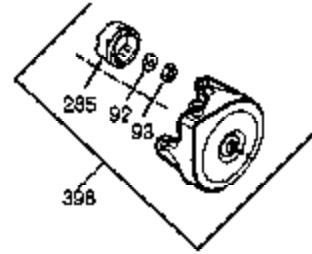

Ref #	Part Number	Qty	Description
64	650888	1	Screw, Torx T-30, 1/4-20 x 43/64"
92	650880	1	Lock Washer
93	650881	1	Flywheel Nut
110	35187	1	Ground Wire
129	650746	2	Screw, 5/16-18 x 1-3/8"
182	650517	2	Screw, 1/4-20 x 27/32"
225	35043	1	Carburetor Tube
238	28820	2	Screw, 10-32 x 1/2"
239	27272A	1	* Air Cleaner Gasket
240	32380	1	Air Cleaner Body
242	32377	1	Air Cleaner Bracket
245A	36727	1	Air Cleaner Filter
245	31925	1	Air Cleaner Filter
250	31926	1	Air Cleaner Cover
251	650513	1	Wing Nut, 1/4-20
285	35985B	1	Starter Cup
290	30962	1	Fuel Line
292	26460	4	Fuel Line Clamp
314	650873	2	Screw, 1/4-20 x 3/4"
315	611113	1	Alternator Coil (3 Amp)(Incl. 321,322 & 323)
321	611161	1	Diode
322	610921	1	Connector Body
323	610922	1	Terminal
370G	35274	1	Oil Instruction Decal
370R	37119	1	Warning Decal
380	632519	1	Carburetor (Incl. 184)