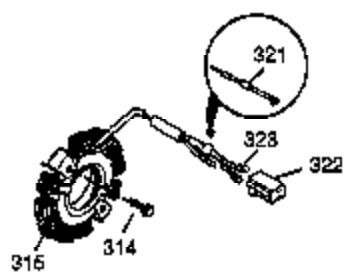

Ref #	Part Number	Qty	Description
64	30063	1	Screw, Torx T-30, 1/4-20 x 1/2"
92	650880	1	Lock Washer
93	650881	1	Flywheel Nut
110	35187	1	Ground Wire
129	650746	2	Screw, 5/16-18 x 1-3/8"
182	650517	2	Screw, 1/4-20 x 27/32"
225	35043	1	Carburetor Tube
238	28820	2	Screw, 10-32 x 1/2"
239	27272A	1	* Air Cleaner Gasket
240	32380	1	Air Cleaner Body
242	32377	1	Air Cleaner Bracket
245	31925	1	Air Cleaner Filter
250	31926	1	Air Cleaner Cover
251	650513	1	Wing Nut, 1/4-20"
285	35985B	1	Starter Cup
286	35446	1	Starter Screen
290	30962	1	Fuel Line
292	26460	2	Fuel Line Clamp
380	632519	1	Carburetor (Incl. 184)