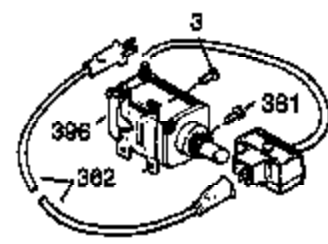

Ref #	Part Number	Qty	Description
64	30063	1	Screw, Torx T-30, 1/4-20 x 1/2"
92	650880	1	Lock Washer
93	650881	1	Flywheel Nut
110	35187	1	Ground Wire
129	650746	2	Screw, 5/16-18 x 1-3/8"
182	650517	2	Screw, 1/4-20 x 27/32"
225	35043	1	Carburetor Tube
238	28820	2	Screw, 10-32 x 1/2"
239	27272A	1	* Air Cleaner Gasket
240	32380	1	Air Cleaner Body
242	32377	1	Air Cleaner Bracket
245	31925	1	Air Cleaner Filter
250	31926	1	Air Cleaner Cover
251	650513	1	Wing Nut, 1/4-20"
285	35985B	1	Starter Cup
286	35446	1	Starter Screen
290	30962	1	Fuel Line
292	26460	2	Fuel Line Clamp
380	632519	1	Carburetor (Incl. 184)