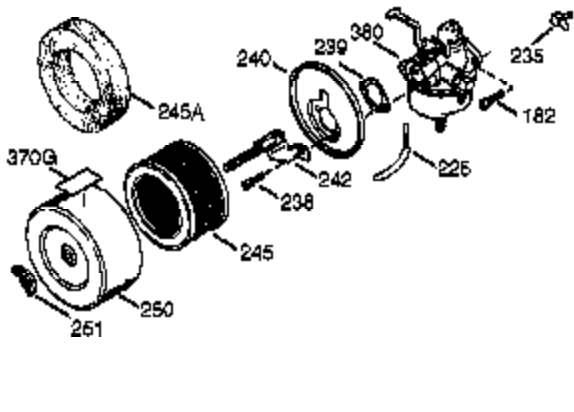

Ref #	Part Number	Qty	Description
64	30063	1	Screw, Torx T-30, 1/4-20 x 1/2"
92	650880	1	Lock Washer
93	650881	1	Flywheel Nut
110	35187	1	Ground Wire
129	650746	2	Screw, 5/16-18 x 1-3/8"
182	650517	2	Screw, 1/4-20 x 27/32"
225	35043	1	Carburetor Tube
238	28820	2	Screw, 10-32 x 1/2"
239	27272A	1	* Air Cleaner Gasket
240	32380	1	Air Cleaner Body
242	32377	1	Air Cleaner Bracket
245	31925	1	Air Cleaner Filter
250	31926	1	Air Cleaner Cover
251	650513	1	Wing Nut, 1/4-20"
285	35985B	1	Starter Cup
286	35446	1	Starter Screen
290	30962	1	Fuel Line
292	26460	2	Fuel Line Clamp
380	632519	1	Carburetor (Incl. 184)