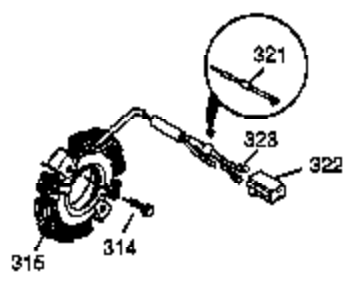

Engine Parts List #2

Ref #	Part Number	Qty	Description
64	30063	1	Screw, Torx T-30, 1/4-20 x 1/2"
92	650880	1	Lock Washer
93	650881	1	Flywheel Nut
110	35187	1	Ground Wire
129	650746	2	Screw, 5/16-18 x 1-3/8"
182	650517	2	Screw, 1/4-20 x 27/32"
225	35043	1	Carburetor Tube
238	28820	2	Screw, 10-32 x 1/2"
239	27272A	1	* Air Cleaner Gasket
240	32380	1	Air Cleaner Body
242	32377	1	Air Cleaner Bracket
245	31925	1	Air Cleaner Filter
250	31926	1	Air Cleaner Cover
251	650513	1	Wing Nut, 1/4-20"
285	35287	1	Starter Cup
286	35446	1	Starter Screen
291	30962	1	Fuel Line
292	26460	2	Fuel Line Clamp
314	650873	2	Screw, 1/4-20 x 3/4"
315A	611097	1	Alternator Coil (7 Amp)(Incl. 322,322 A &323)
319	650874	2	Screw, 10-32 x 15/32"
320	611098	1	Regulator
322A	610921	1	Connector Body
322B	610824	1	Connector Body
323	610922	1	Terminal
361	30063	4	Screw, Torx T-30, 1/4-20 x 1/2"
370G	35274	1	Instruction Decal
380	632519	1	Carburetor (Incl. 184)