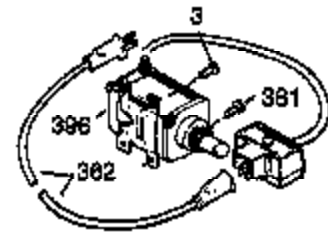

Engine Parts List #2

Ref #	Part Number	Qty	Description
64	30063	1	Screw, Torx T-30, 1/4-20 x 1/2"
92	650880	1	Lock Washer
93	650881	1	Flywheel Nut
110	35187	1	Ground Wire
129	650746	2	Screw, 5/16-18 x 1-3/8"
182	650517	2	Screw, 1/4-20 x 27/32"
225	35043	1	Carburetor Tube
238	28820	2	Screw, 10-32 x 1/2"
239	27272A	1	* Air Cleaner Gasket
240	32380	1	Air Cleaner Body
242	32377	1	Air Cleaner Bracket
245	31925	1	Air Cleaner Filter
250	31926	1	Air Cleaner Cover
251	650513	1	Wing Nut, 1/4-20"
285	35287	1	Starter Cup
286	35446	1	Starter Screen
291	30962	1	Fuel Line
292	26460	2	Fuel Line Clamp
314	650873	2	Screw, 1/4-20 x 3/4"
315A	611097	1	Alternator Coil (7 Amp)(Incl. 322,322 A &323)
319	650874	2	Screw, 10-32 x 15/32"
320	611098	1	Regulator
322A	610921	1	Connector Body
322B	610824	1	Connector Body
323	610922	1	Terminal
361	30063	4	Screw, Torx T-30, 1/4-20 x 1/2"
370G	35274	1	Instruction Decal
380	632519	1	Carburetor (Incl. 184)