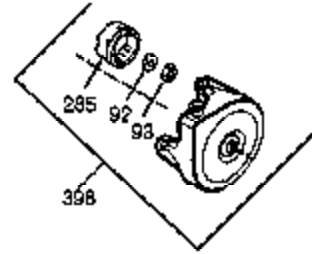

Engine Parts List #2

Ref #	Part Number	Qty	Description
64	30063	1	Screw, Torx T-30, 1/4-20 x 1/2"
92	650880	1	Lock Washer
93	650881	1	Flywheel Nut
110	35187	1	Ground Wire
129	650746	2	Screw, 5/16-18 x 1-3/8"
182	650517	2	Screw, 1/4-20 x 27/32"
225	35043	1	Carburetor Tube
238	28820	2	Screw, 10-32 x 1/2"
239	27272A	1	* Air Cleaner Gasket
240	32380	1	Air Cleaner Body
242	32377	1	Air Cleaner Bracket
245	31925	1	Air Cleaner Filter
250	31926	1	Air Cleaner Cover
251	650513	1	Wing Nut, 1/4-20"
285	35287	1	Starter Cup
286	35446	1	Starter Screen
291	30962	1	Fuel Line
292	26460	2	Fuel Line Clamp
314	650873	2	Screw, 1/4-20 x 3/4"
315A	611097	1	Alternator Coil (7 Amp)(Incl. 322,322 A &323)
319	650874	2	Screw, 10-32 x 15/32"
320	611098	1	Regulator
322A	610921	1	Connector Body
322B	610824	1	Connector Body
323	610922	1	Terminal
361	30063	4	Screw, Torx T-30, 1/4-20 x 1/2"
370G	35274	1	Instruction Decal
380	632519	1	Carburetor (Incl. 184)