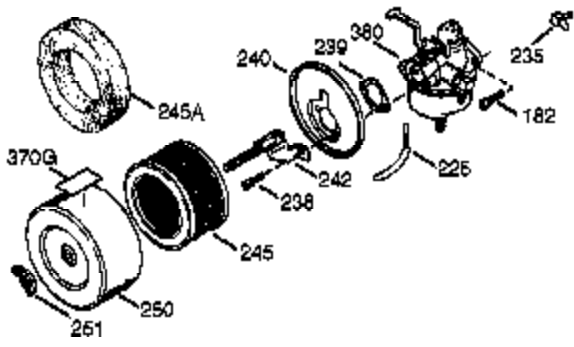

Engine Parts List #2

Ref #	Part Number	Qty	Description
64	30063	1	Screw, Torx T-30, 1/4-20 x 1/2"
92	650880	1	Lock Washer
93	650881	1	Flywheel Nut
110	35187	1	Ground Wire
129	650746	2	Screw, 5/16-18 x 1-3/8"
182	650517	2	Screw, 1/4-20 x 27/32"
225	35043	1	Carburetor Tube
238	28820	2	Screw, 10-32 x 1/2"
239	27272A	1	* Air Cleaner Gasket
240	32380	1	Air Cleaner Body
242	32377	1	Air Cleaner Bracket
245	31925	1	Air Cleaner Filter
250	31926	1	Air Cleaner Cover
251	650513	1	Wing Nut, 1/4-20"
285	35287	1	Starter Cup
286	35446	1	Starter Screen
291	30962	1	Fuel Line
292	26460	2	Fuel Line Clamp
314	650873	2	Screw, 1/4-20 x 3/4"
315A	611097	1	Alternator Coil (7 Amp)(Incl. 322,322 A &323)
319	650874	2	Screw, 10-32 x 15/32"
320	611098	1	Regulator
322A	610921	1	Connector Body
322B	610824	1	Connector Body
323	610922	1	Terminal
361	30063	4	Screw, Torx T-30, 1/4-20 x 1/2"
370G	35274	1	Instruction Decal
380	632519	1	Carburetor (Incl. 184)