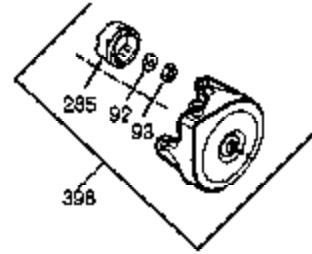

Ref #	Part Number	Qty	Description
62	650760	1	Screw, 8-32 x 3/8"
63	28545	1	Grommet
68	33356	1	Ground Terminal
92	650880	1	Lock Washer
93	650881	1	Flywheel Nut
110	35234	1	Ground Wire
129	650746	2	Screw, 5/16-18 x 1-3/8"
182	650517	2	Screw, 1/4-20 x 27/32"
225	35043	1	Carburetor Tube
238	28820	2	Screw, 10-32 x 1/2"
239	27272A	1	Air Cleaner Gasket
240	32380	1	Air Cleaner Body
242	32377	1	Air Cleaner Bracket
245	31925	1	Air Cleaner Filter
250	31926	1	Air Cleaner Cover
251	650513	1	Wing Nut, 1/4-20"
286	35790	1	Starter Screen
290	30705	1	Fuel Line (10.50")
291	30962	1	Fuel Line (19.00")
292	26460	4	Fuel Line Clamp
293	35787	1	Pulse Pump
293A	650931	2	Screw, 8-32 x 1-1/2"
294	35791	1	Pulse Pump Repair Kit
303	28566	1	Fuel Line Fitting
314	650873	2	Screw, 1/4-20 x 3/4"
315	611104	1	Alternator Coil (3/5 Split)(Incl.321, 322&323)
321	611161	1	Diode
322	611142	1	Connector Body
323	611118	1	Terminal
361	650990	4	Screw, 5/16-18 x 15/32"
370G	35274	1	Instruction Decal
380	632555	1	Carburetor (Incl. 184)