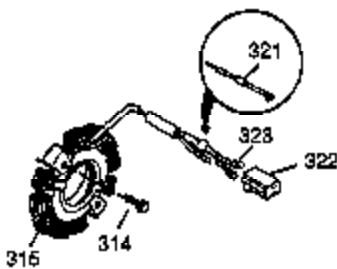

Ref #	Part Number	Qty	Description
62	650760	1	Screw, 8-32 x 3/8"
63	28545	1	Grommet
68	33356	1	Ground Terminal
92	650880	1	Lock Washer
93	650881	1	Flywheel Nut
110	35234	1	Ground Wire
129	650746	2	Screw, 5/16-18 x 1-3/8"
182	650517	2	Screw, 1/4-20 x 27/32"
225	35043	1	Carburetor Tube
238	28820	2	Screw, 10-32 x 1/2"
239	27272A	1	* Air Cleaner Gasket
240	32380	1	Air Cleaner Body
242	32377	1	Air Cleaner Bracket
245	31925	1	Air Cleaner Filter
250	31926	1	Air Cleaner Cover
251	650513	1	Wing Nut, 1/4-20"
286	35790	1	Starter Screen
290	30705	1	Fuel Line (10.50")
291	30962	1	Fuel Line
292	26460	5	Fuel Line Clamp
293	35787	1	Pulse Pump
293A	650931	2	Screw, 8-32 x 1-1/2"
294	35791	1	Pulse Pump Repair Kit
303	28566	1	Fuel Line Fitting
314	650873	2	SCrew, 1/4-20 x 3/4"
315	611104	1	Alternator Coil (3/5 Split)(Incl.321, 322,323)
321	611161	1	Diode
322	611142	1	Connector Body
323	611118	2	Terminal
326A	34113	1	Screen Plug
361	30063	4	Screw, Torx T-30, 1/4-20 x 1/2"
370G	35274	1	Instruction Decal
380	632555	1	Carburetor (Incl. 184)