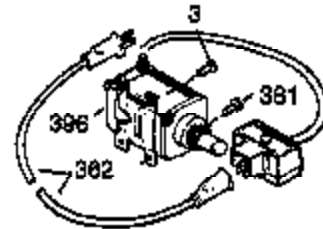

Ref #	Part Number	Qty	Description
62	650760	1	Screw, 8-32 x 3/8"
63	28545	1	Grommet
68	33356	1	Ground Terminal
92	650880	1	Lock Washer
93	650881	1	Flywheel Nut
110	35234	1	Ground Wire
129	650746	2	Screw, 5/16-18 x 1-3/8"
182	650517	2	Screw, 1/4-20 x 27/32"
225	35043	1	Carburetor Tube
238	28820	2	Screw, 10-32 x 1/2"
239	27272A	1	* Air Cleaner Gasket
240	32380	1	Air Cleaner Body
242	32377	1	Air Cleaner Bracket
245	31925	1	Air Cleaner Filter
250	31926	1	Air Cleaner Cover
251	650513	1	Wing Nut, 1/4-20"
286	35790	1	Starter Screen
290	30705	1	Fuel Line (10.50")
291	30962	1	Fuel Line
292	26460	5	Fuel Line Clamp
293	35787	1	Pulse Pump
293A	650931	2	Screw, 8-32 x 1-1/2"
294	35791	1	Pulse Pump Repair Kit
303	28566	1	Fuel Line Fitting
314	650873	2	SCrew, 1/4-20 x 3/4"
315	611104	1	Alternator Coil (3/5 Split)(Incl.321, 322,323)
321	611161	1	Diode
322	611142	1	Connector Body
323	611118	2	Terminal
326A	34113	1	Screen Plug
361	30063	4	Screw, Torx T-30, 1/4-20 x 1/2"
370G	35274	1	Instruction Decal
380	632555	1	Carburetor (Incl. 184)