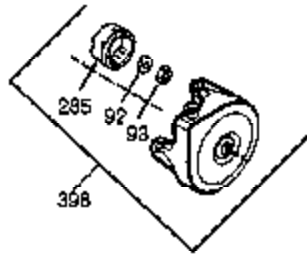

Ref #	Part Number	Qty	Description
62	650760	1	Screw, 8-32 x 3/8"
63	28545	1	Grommet
68	33356	1	Ground Terminal
92	650880	1	Lock Washer
93	650881	1	Flywheel Nut
110	35234	1	Ground Wire
129	650746	2	Screw, 5/16-18 x 1-3/8"
182	650517	2	Screw, 1/4-20 x 27/32"
225	35043	1	Carburetor Tube
238	28820	2	Screw, 10-32 x 1/2"
239	27272A	1	* Air Cleaner Gasket
240	32380	1	Air Cleaner Body
242	32377	1	Air Cleaner Bracket
245	31925	1	Air Cleaner Filter
250	31926	1	Air Cleaner Cover
251	650513	1	Wing Nut, 1/4-20"
286	35790	1	Starter Screen
290	30705	1	Fuel Line (10.50")
291	30962	1	Fuel Line
292	26460	5	Fuel Line Clamp
293	35787	1	Pulse Pump
293A	650931	2	Screw, 8-32 x 1-1/2"
294	35791	1	Pulse Pump Repair Kit
303	28566	1	Fuel Line Fitting
314	650873	2	SCrew, 1/4-20 x 3/4"
315	611104	1	Alternator Coil (3/5 Split)(Incl.321, 322,323)
321	611161	1	Diode
322	611142	1	Connector Body
323	611118	2	Terminal
326A	34113	1	Screen Plug
361	30063	4	Screw, Torx T-30, 1/4-20 x 1/2"
370G	35274	1	Instruction Decal
380	632555	1	Carburetor (Incl. 184)