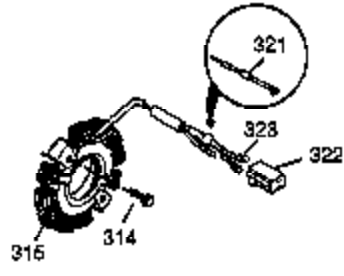

Engine Parts List #2

Ref #	Part Number	Qty	Description
62	650760	1	Screw, 8-32 x 3/8"
63	28545	1	Grommet
68	33356	1	Ground Terminal
92	650880	1	Lock Washer
93	650881	1	Flywheel Nut
110	35234	1	Ground Wire
129	650746	2	Screw, 5/16-18 x 1-3/8"
182	650517	2	Screw, 1/4-20 x 27/32"
225	35043	1	Carburetor Tube
238	28820	2	Screw, 10-32 x 1/2"
239	27272A	1	* Air Cleaner Gasket
240	32380	1	Air Cleaner Body
242	32377	1	Air Cleaner Bracket
245	31925	1	Air Cleaner Filter
250	31926	1	Air Cleaner Cover
251	650513	1	Wing Nut, 1/4-20"
285	35287	1	Starter Cup
286	35790	1	Starter Screen
290	30705	1	Fuel Line (10.50")
291	30962	1	Fuel Line
292A	35864	1	Fuel Filter Clamp
292	26460	2	Fuel Line Clamp
293A	650931	2	Screw, 8-32 x 1-1/2"
293	35787	1	Pulse Pump
294	35791	1	Pulse Pump Repair Kit
303	28566	1	Fuel Fitting
314	650873	2	Screw, 1/4-20 x 3/4"
315	611104	1	Alternator Coil (3/5 Split)(Incl.321, 322,323)
321	611161	1	Diode
322	611142	1	Connector Body
323	611118	2	Terminal
326	34113	1	Screen Plug
361	30063	4	Screw, 1/4-20 x 3/4"
370G	35274	1	Instruction Decal
380	632555	1	Carburetor (Incl. 184)