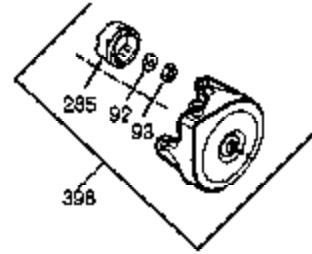

Engine Parts List #2

Ref #	Part Number	Qty	Description
62	650760	1	Screw, 8-32 x 3/8"
63	28545	1	Grommet
68	33356	1	Ground Terminal
92	650880	1	Lock Washer
93	650881	1	Flywheel Nut
110	35234	1	Ground Wire
129	650746	2	Screw, 5/16-18 x 1-3/8"
182	650517	2	Screw, 1/4-20 x 27/32"
225	35043	1	Carburetor Tube
238	28820	2	Screw, 10-32 x 1/2"
239	27272A	1	* Air Cleaner Gasket
240	32380	1	Air Cleaner Body
242	32377	1	Air Cleaner Bracket
245	31925	1	Air Cleaner Filter
250	31926	1	Air Cleaner Cover
251	650513	1	Wing Nut, 1/4-20"
285	35287	1	Starter Cup
286	35790	1	Starter Screen
290	30705	1	Fuel Line (10.50")
291	30962	1	Fuel Line
292A	35864	1	Fuel Filter Clamp
292	26460	2	Fuel Line Clamp
293A	650931	2	Screw, 8-32 x 1-1/2"
293	35787	1	Pulse Pump
294	35791	1	Pulse Pump Repair Kit
303	28566	1	Fuel Fitting
314	650873	2	Screw, 1/4-20 x 3/4"
315	611104	1	Alternator Coil (3/5 Split)(Incl.321, 322,323)
321	611161	1	Diode
322	611142	1	Connector Body
323	611118	2	Terminal
326	34113	1	Screen Plug
361	30063	4	Screw, 1/4-20 x 3/4"
370G	35274	1	Instruction Decal
380	632555	1	Carburetor (Incl. 184)