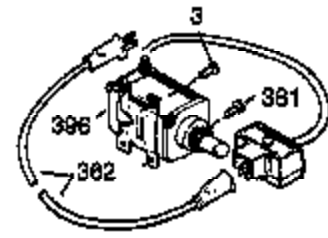

Engine Parts List #2

Ref #	Part Number	Qty	Description
62	650760	1	Screw, 8-32 x 3/8"
63	28545	1	Grommet
68	33356	1	Ground Terminal
92	650880	1	Lock Washer
93	650881	1	Flywheel Nut
110	35234	1	Ground Wire
129	650746	2	Screw, 5/16-18 x 1-3/8"
182	650517	2	Screw, 1/4-20 x 27/32"
225	35043	1	Carburetor Tube
238	28820	2	Screw, 10-32 x 1/2"
239	27272A	1	* Air Cleaner Gasket
240	32380	1	Air Cleaner Body
242	32377	1	Air Cleaner Bracket
245	31925	1	Air Cleaner Filter
250	31926	1	Air Cleaner Cover
251	650513	1	Wing Nut, 1/4-20"
285	35287	1	Starter Cup
286	35790	1	Starter Screen
290	30705	1	Fuel Line (10.50")
291	30962	1	Fuel Line
292A	35864	1	Fuel Filter Clamp
292	26460	2	Fuel Line Clamp
293A	650931	2	Screw, 8-32 x 1-1/2"
293	35787	1	Pulse Pump
294	35791	1	Pulse Pump Repair Kit
303	28566	1	Fuel Fitting
314	650873	2	Screw, 1/4-20 x 3/4"
315	611104	1	Alternator Coil (3/5 Split)(Incl.321, 322,323)
321	611161	1	Diode
322	611142	1	Connector Body
323	611118	2	Terminal
326	34113	1	Screen Plug
361	30063	4	Screw, 1/4-20 x 3/4"
370G	35274	1	Instruction Decal
380	632555	1	Carburetor (Incl. 184)