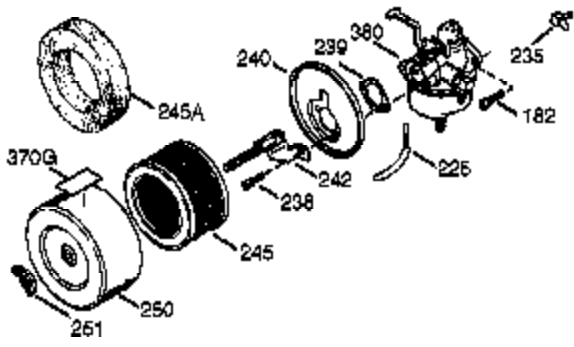

Engine Parts List #2

Ref #	Part Number	Qty	Description
62	650760	1	Screw, 8-32 x 3/8"
63	28545	1	Grommet
68	33356	1	Ground Terminal
92	650880	1	Lock Washer
93	650881	1	Flywheel Nut
110	35234	1	Ground Wire
129	650746	2	Screw, 5/16-18 x 1-3/8"
182	650517	2	Screw, 1/4-20 x 27/32"
225	35043	1	Carburetor Tube
238	28820	2	Screw, 10-32 x 1/2"
239	27272A	1	* Air Cleaner Gasket
240	32380	1	Air Cleaner Body
242	32377	1	Air Cleaner Bracket
245	31925	1	Air Cleaner Filter
250	31926	1	Air Cleaner Cover
251	650513	1	Wing Nut, 1/4-20"
285	35287	1	Starter Cup
286	35790	1	Starter Screen
290	30705	1	Fuel Line (10.50")
291	30962	1	Fuel Line
292A	35864	1	Fuel Filter Clamp
292	26460	2	Fuel Line Clamp
293A	650931	2	Screw, 8-32 x 1-1/2"
293	35787	1	Pulse Pump
294	35791	1	Pulse Pump Repair Kit
303	28566	1	Fuel Fitting
314	650873	2	Screw, 1/4-20 x 3/4"
315	611104	1	Alternator Coil (3/5 Split)(Incl.321, 322,323)
321	611161	1	Diode
322	611142	1	Connector Body
323	611118	2	Terminal
326	34113	1	Screen Plug
361	30063	4	Screw, 1/4-20 x 3/4"
370G	35274	1	Instruction Decal
380	632555	1	Carburetor (Incl. 184)