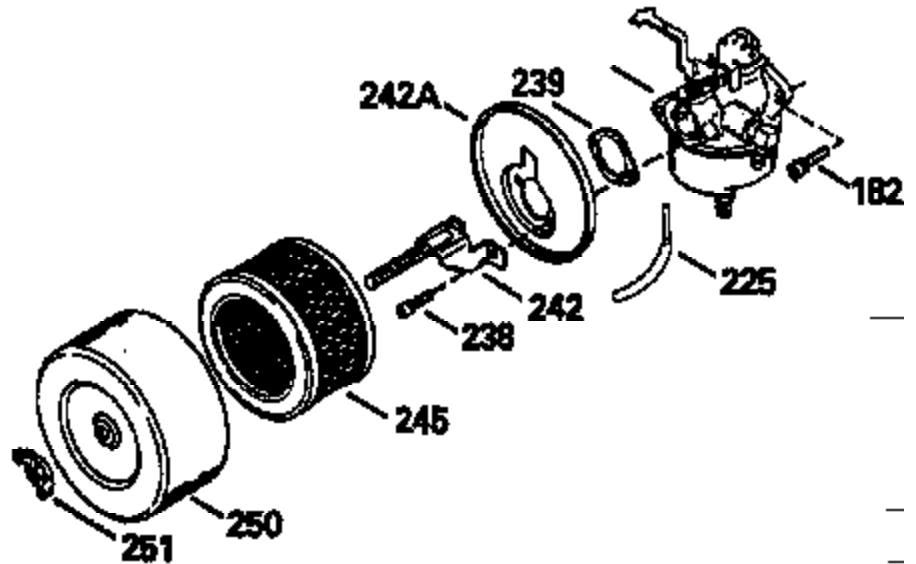

VIEW 2 of 2 ... this illustration may not depict actual equipment and is for reference only!

396