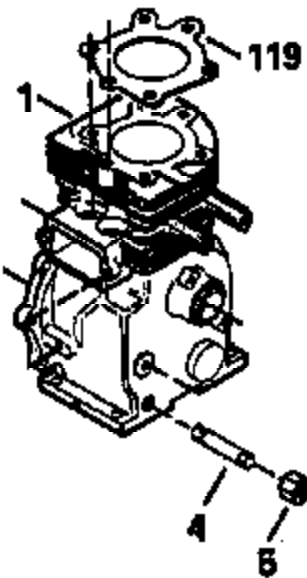

VIEW 2 of 2 ... this illustration may not depict actual equipment and is for reference only!

396