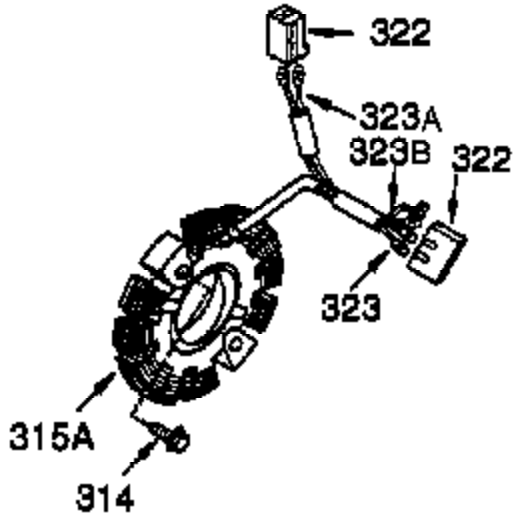

Ref #	Part Number	Qty	Description
90	611094	1	Flywheel
111B	611224	1	Rocker On/Off Switch
178	650928	2	Nut & Lock Washer, 1/4-20
241	37559	1	Air Cleaner Body
260	37558	1	Blower Housing
284	35428	1	Exhaust Deflector
284A	650760	3	Screw, 8-32 x 3/8"
306	35499	1	"O" Ring
314	650873	2	Screw, 1/4-20 x 3/4"
315	611271	1	Alternator Coil (3 Amp DC)(Incl. 321- 323)
321	611161	1	Diode
322	611229	1	Connector Body
323	611230	2	Terminal