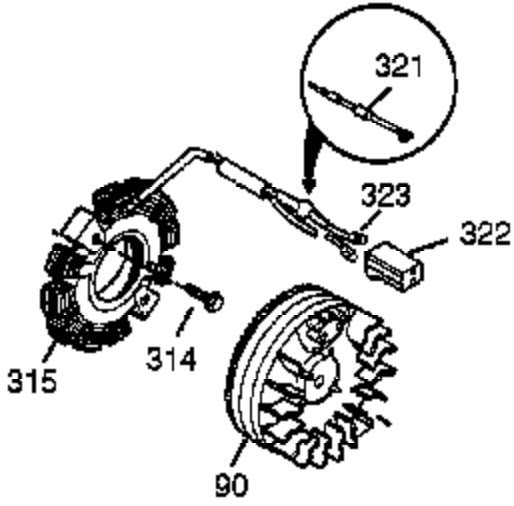

Ref #	Part Number	Qty	Description
90	611094	1	Flywheel
111B	611224	1	Rocker On/Off Switch
178	650928	2	Nut & Lock Washer, 1/4-20
241	37559	1	Air Cleaner Body
260	37558	1	Blower Housing
284	35428	1	Exhaust Deflector
284A	650760	3	Screw, 8-32 x 3/8"
306	35499	1	"O" Ring
314	650873	2	Screw, 1/4-20 x 3/4"
315	611271	1	Alternator Coil (3 Amp DC)(Incl. 321- 323)
321	611161	1	Diode
322	611229	1	Connector Body
323	611230	2	Terminal