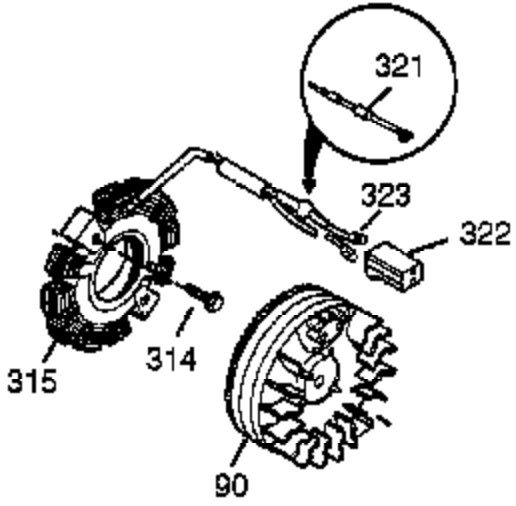

Ref #	Part Number	Qty	Description
90	611093	1	Flywheel
111B	611226	1	Rocker On/Off Switch
178	650928	2	Nut & Lock Washer, 1/4-20
241	37559	1	Air Cleaner Body
260	37667	1	Blower Housing
314	650873	2	Screw, 1/4-20 x 3/4"
315	611113	1	Alternator Coil (3 Amp DC)(Incl. 321- 323)
321	611161	1	Diode
322	610921	1	Connector Body
323	610922	2	Terminal
370L	37668	1	Low Oil Decal