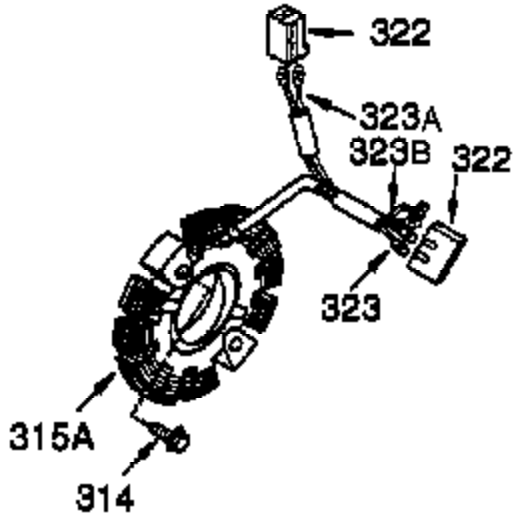

Ref #	Part Number	Qty	Description
90	611093	1	Flywheel
111B	611226	1	Rocker On/Off Switch
178	650928	2	Nut & Lock Washer, 1/4-20
241	37559	1	Air Cleaner Body
260	37667	1	Blower Housing
314	650873	2	Screw, 1/4-20 x 3/4"
315	611113	1	Alternator Coil (3 Amp DC)(Incl. 321- 323)
321	611161	1	Diode
322	610921	1	Connector Body
323	610922	2	Terminal
370L	37668	1	Low Oil Decal