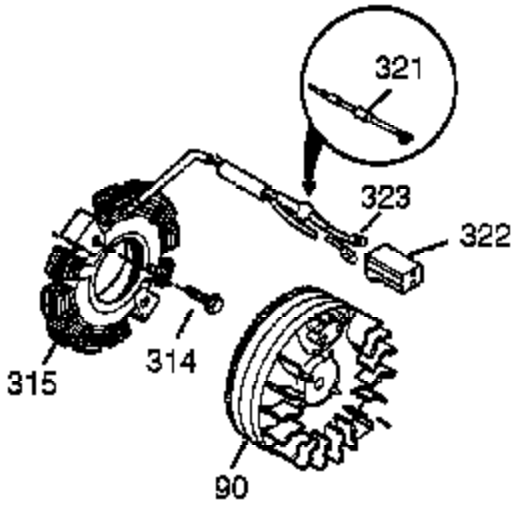

Ref #	Part Number	Qty	Description
90	611094	1	Flywheel
111B	611224	1	Rocker On/Off Switch
178	650928	2	Nut & Lock Washer, 1/4-20
209A	651056	1	Screw, 10-24 x 29/32"
241	37559	1	Air Cleaner Body
260	37558	1	Blower Housing
314	650873	2	Screw, 1/4-20 x 3/4"
315	611271	1	Alternator Coil (3/5 Split)(Incl. 321 -323)
321	611161	1	Diode
322	611229	1	Connector Body
323	611230	2	Terminal