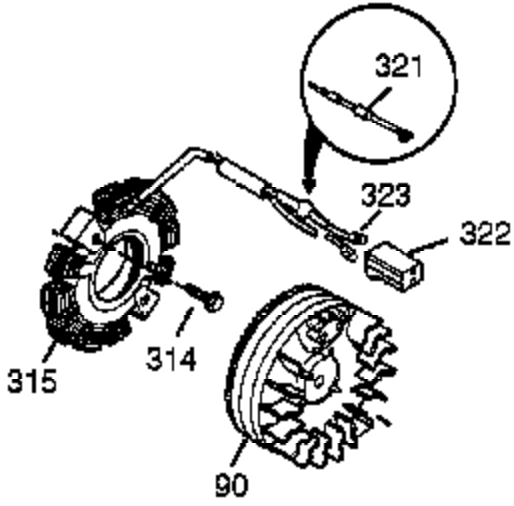

Ref #	Part Number	Qty	Description
90	611090	1	Flywheel
111B	611226	1	Rocker On/Off Switch
178	650928	2	Nut & Lock Washer, 1/4-20
241	37559	1	Air Cleaner Body
260	37667	1	Blower Housing
370L	37668	1	Low Oil Decal