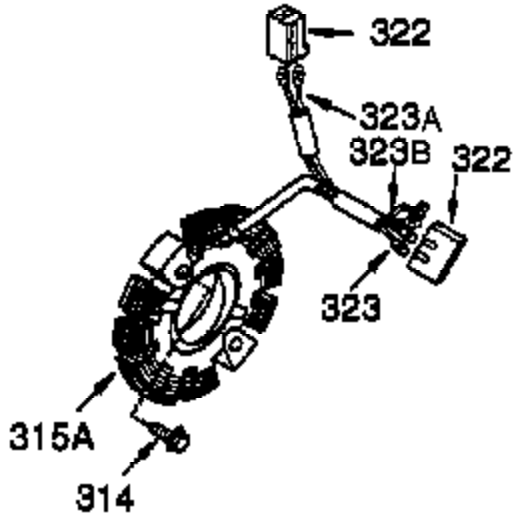

Ref #	Part Number	Qty	Description
90	611090	1	Flywheel
111B	611226	1	Rocker On/Off Switch
178	650928	2	Nut & Lock Washer, 1/4-20
241	37559	1	Air Cleaner Body
260	37667	1	Blower Housing
370L	37668	1	Low Oil Decal