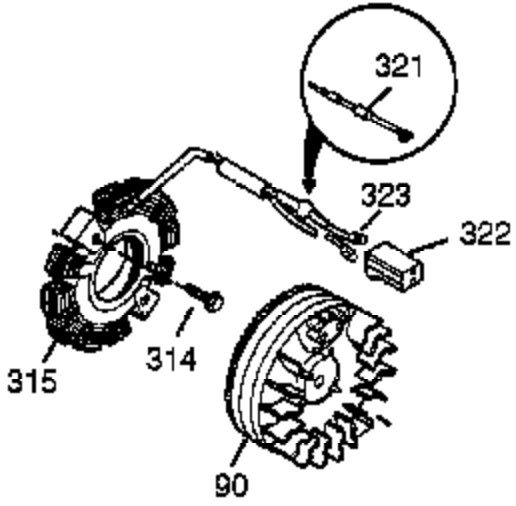

Ref #	Part Number	Qty	Description
90	611090	1	Flywheel
111B	611226	1	Rocker On/Off Switch
178	650928	2	Nut & Lock Washer, 1/4-20
241	37559	1	Air Cleaner Body
260	37667	1	Blower Housing
370L	37668	1	Low Oil Decal