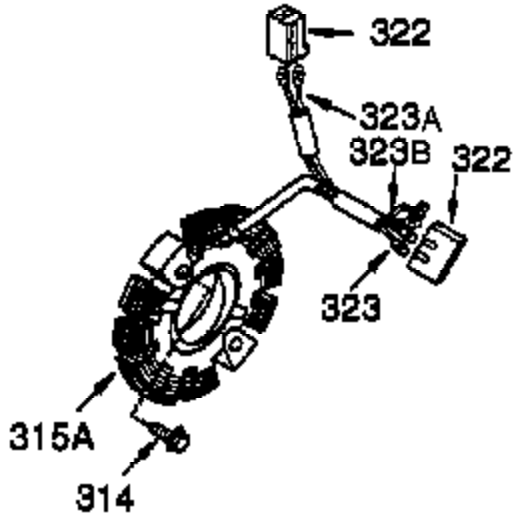

Ref #	Part Number	Qty	Description
90	611090	1	Flywheel
111B	611226	1	Rocker On/Off Switch
178	650928	2	Nut & Lock Washer, 1/4-20
241	37559	1	Air Cleaner Body
260	37667	1	Blower Housing
370L	37668	1	Low Oil Decal