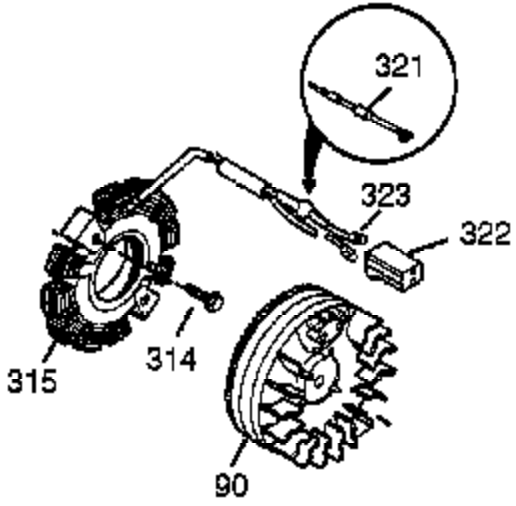

Ref #	Part Number	Qty	Description
90	611094	1	Flywheel (W/Ring Gear)
111B	611224	1	Rocker On/Off Switch
178	650928	2	Nut & Lock Washer, 1/4-20
211A	28942	1	Screw, 10-32 x 3/8"
241	37559	1	Air Cleaner Body
260	37558	1	Blower Housing
300A	37099	1	Fuel Tank (Incl. 292 & 301)
306	35499	1	Oil Fill Tube Gasket
314	650873	2	Screw, 1/4-20 x 3/4"
315	611286	1	Alternator Coil (7 Amp DC)(Incl. 322- 323B)
322	611229	1	Connector Body
323	611230	2	Terminal
323A	611276	1	Terminal
323B	611277	1	Terminal
338	650821	1	Screw, 10-32 x 1/2"
348	37586	1	Remote Choke Bracket
349	650821	1	Screw, 10-32 x 1/2"
416	35352	1	Spark Arrestor Screen
417	650760	4	Screw, 8-32 x 3/8"