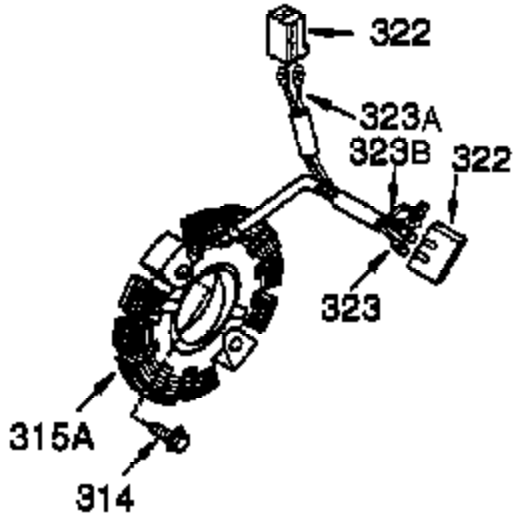

Ref #	Part Number	Qty	Description
90	611094	1	Flywheel (W/Ring Gear)
111B	611224	1	Rocker On/Off Switch
178	650928	2	Nut & Lock Washer, 1/4-20
211A	28942	1	Screw, 10-32 x 3/8"
241	37559	1	Air Cleaner Body
260	37558	1	Blower Housing
300A	37099	1	Fuel Tank (Incl. 292 & 301)
306	35499	1	Oil Fill Tube Gasket
314	650873	2	Screw, 1/4-20 x 3/4"
315	611286	1	Alternator Coil (7 Amp DC)(Incl. 322- 323B)
322	611229	1	Connector Body
323	611230	2	Terminal
323A	611276	1	Terminal
323B	611277	1	Terminal
338	650821	1	Screw, 10-32 x 1/2"
348	37586	1	Remote Choke Bracket
349	650821	1	Screw, 10-32 x 1/2"
416	35352	1	Spark Arrestor Screen
417	650760	4	Screw, 8-32 x 3/8"