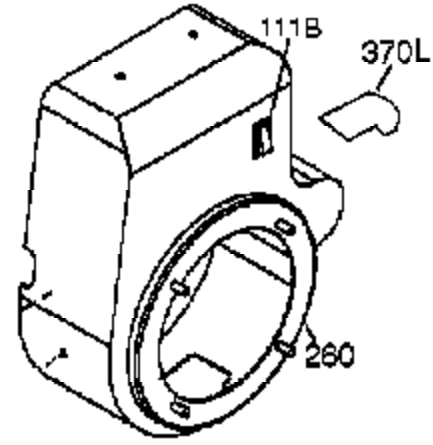

Ref #	Part Number	Qty	Description
90	611094	1	Flywheel (W/Ring Gear)
111B	611224	1	Rocker On/Off Switch
178	650928	2	Nut & Lock Washer, 1/4-20
211A	28942	1	Screw, 10-32 x 3/8"
241	37559	1	Air Cleaner Body
260	37558	1	Blower Housing
300A	37099	1	Fuel Tank (Incl. 292 & 301)
306	35499	1	Oil Fill Tube Gasket
314	650873	2	Screw, 1/4-20 x 3/4"
315	611286	1	Alternator Coil (7 Amp DC)(Incl. 322- 323B)
322	611229	1	Connector Body
323	611230	2	Terminal
323A	611276	1	Terminal
323B	611277	1	Terminal
338	650821	1	Screw, 10-32 x 1/2"
348	37586	1	Remote Choke Bracket
349	650821	1	Screw, 10-32 x 1/2"
416	35352	1	Spark Arrestor Screen
417	650760	4	Screw, 8-32 x 3/8"