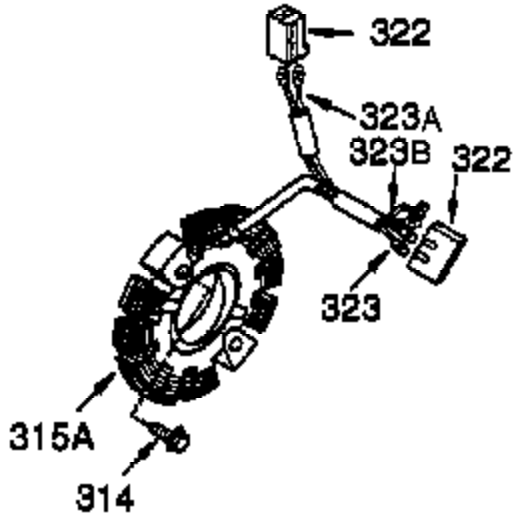

Ref #	Part Number	Qty	Description
90	611090	1	Flywheel (W/Ring Gear)
111B	611226	1	Rocker On/Off Switch
178	650928	2	Nut & Lock Washer, 1/4-20
241	37559	1	Air Cleaner Body
260	37667	1	Blower Housing
370L	37668	1	Low Oil Decal