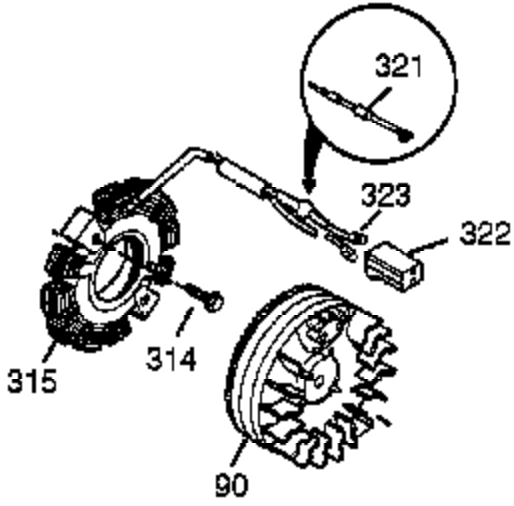

Ref #	Part Number	Qty	Description
90	611090	1	Flywheel (W/Ring Gear)
111B	611226	1	Rocker On/Off Switch
178	650928	2	Nut & Lock Washer, 1/4-20
241	37559	1	Air Cleaner Body
260	37667	1	Blower Housing
370L	37668	1	Low Oil Decal