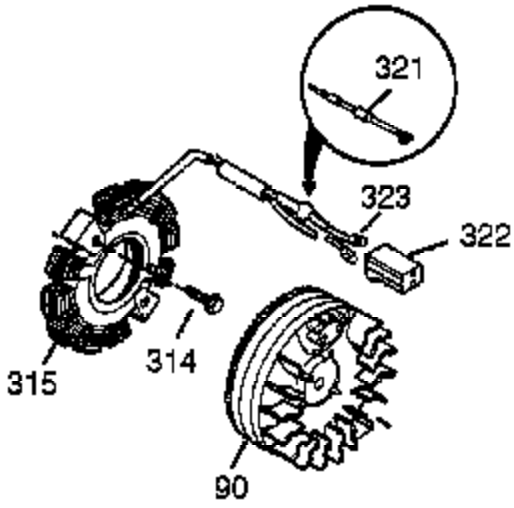

Ref #	Part Number	Qty	Description
90	611094	1	Flywheel (W/Ring Gear)
111B	611224	1	Rocker On/Off Switch
178	650928	2	Nut & Lock Washer, 1/4-20
241	37559	1	Air Cleaner Body
260	37558	1	Blower Housing
314	650873	2	Screw, 1/4-20 x 3/4"
315	611271	1	Alternator Coil (3/5 Split)(Incl. 321 -323)
321	611161	1	Diode
322	611229	1	Connector Body
323	611230	2	Terminal
349	650911	1	Screw, T-30, 1/4-20 x 5/8"