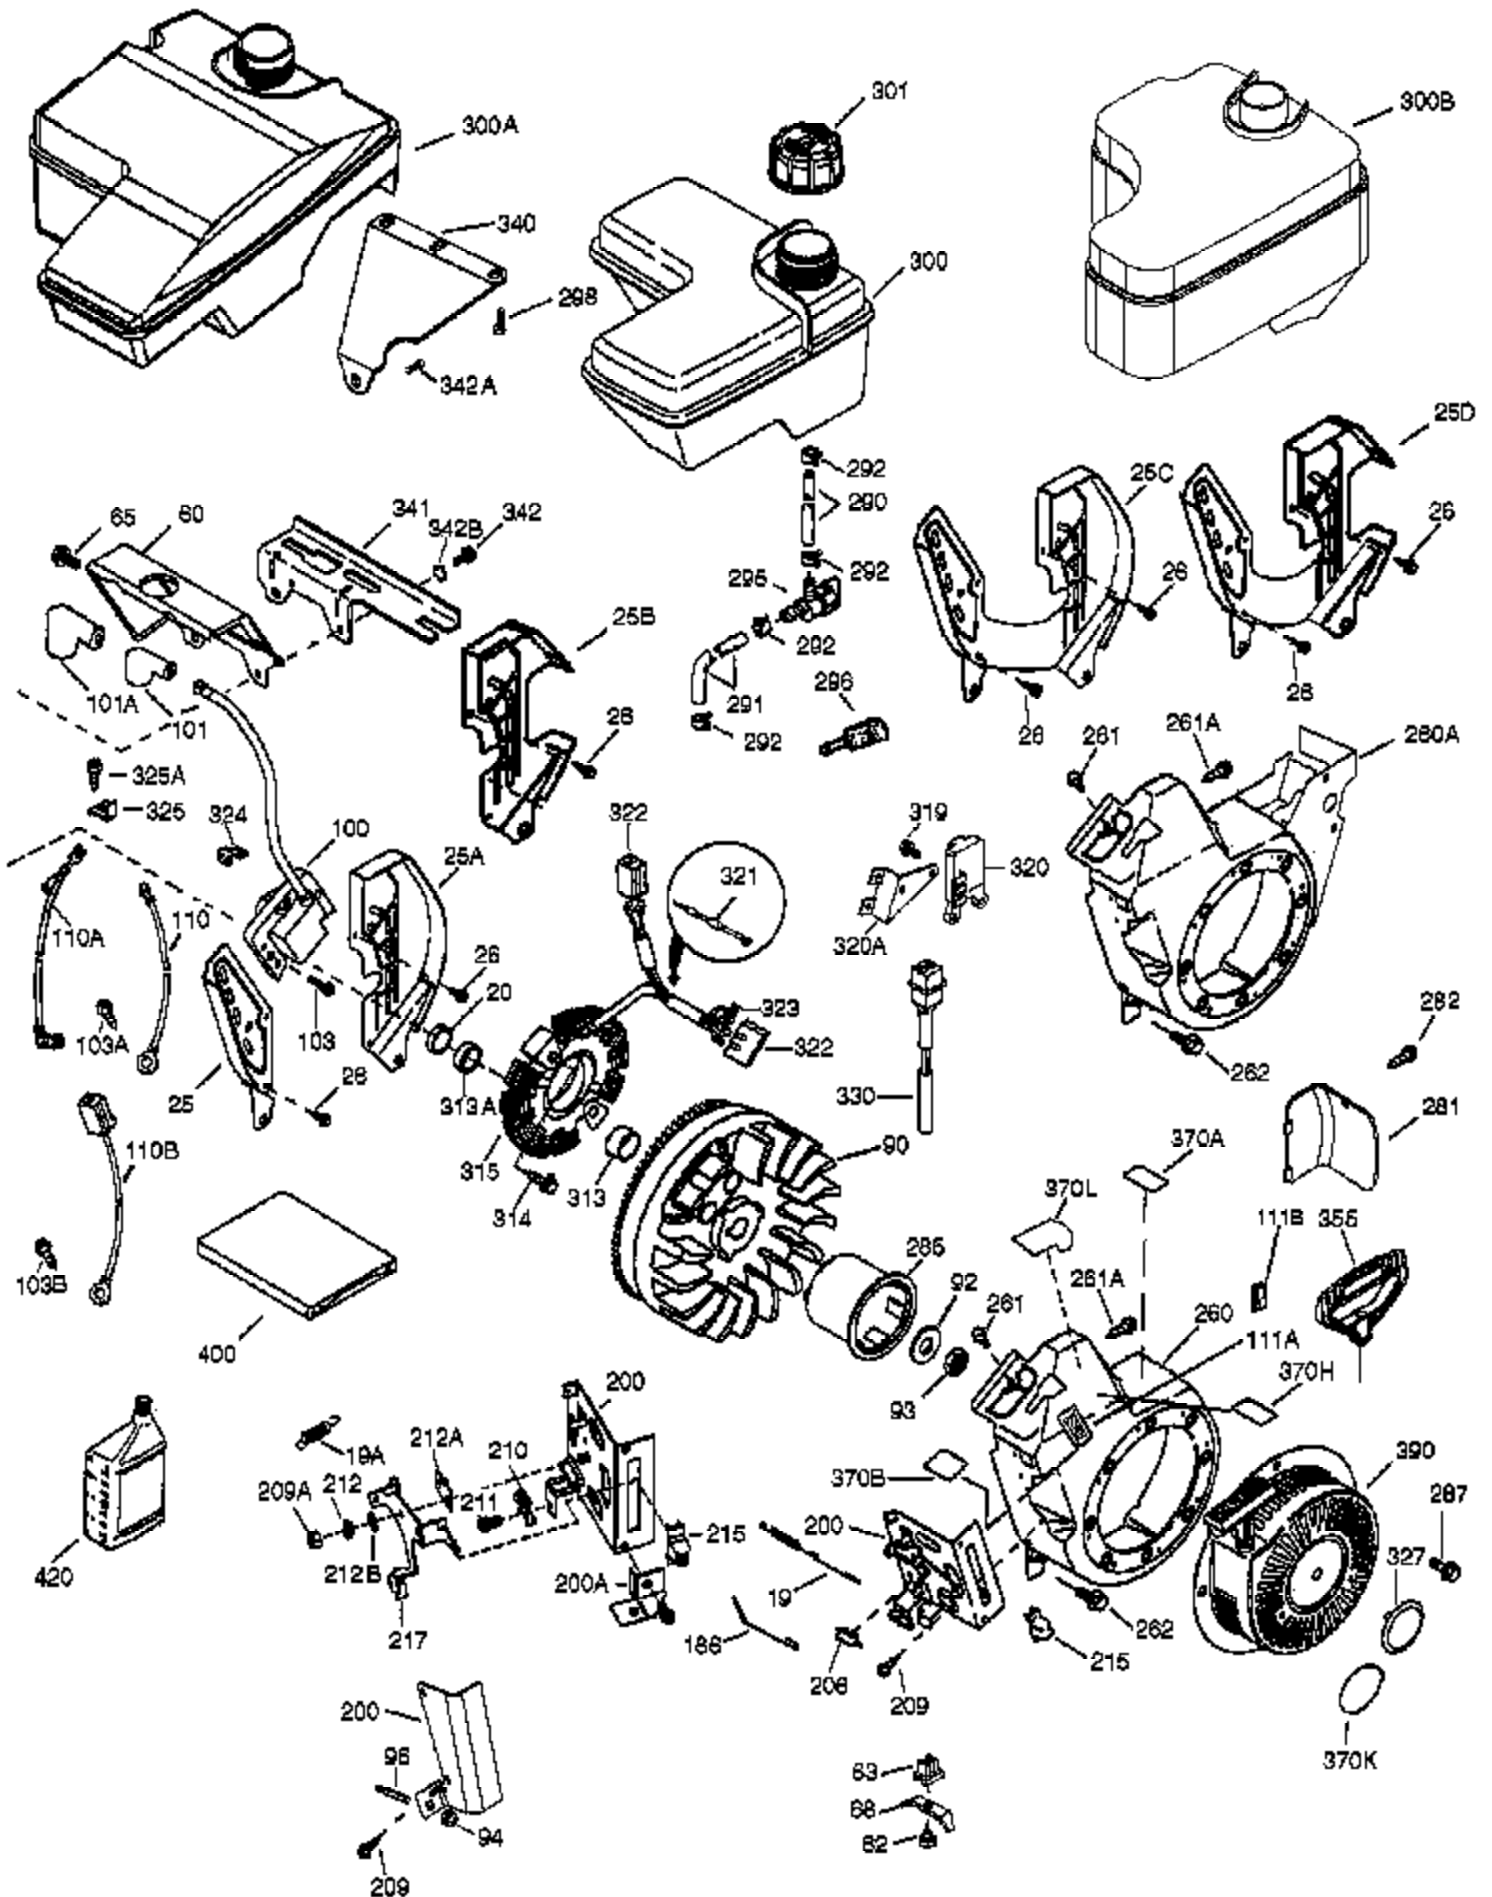

Ref #	Part Number	Qty	Description
19	37828	1	Extension Spring
20	32600	1	Oil Seal
25D	37710	1	Air Baffle (1 pc. Electric Start)
26	30200	2	Screw, 10-24 x 9/16"
60	36623A	1	Blower Housing Extension
65	30200	1	Screw, 10-24 x 9/16"
90	611234	1	Flywheel
92	650815	1	Belleville Washer
93	650816	1	Flywheel Nut
100	34443C	1	Solid State Ignition
101	610118	1	Spark Plug Cover
103	651007	2	Screw, T-15, 10-24 x 15/16"
110C	37746	1	Ground Wire
110	37451	1	Ground Wire
110A	36964	1	Ground Wire
111B	611224	1	Rocker On/Off Switch
200A	37249	1	Boden Wire Bracket
200	37827	1	Control Bracket
209	650821	1	Screw, 10-32 x 1/2"
260	37045	1	Blower Housing
261A	650821	2	Screw, 10-32 x 1/2"
261	651008	1	Screw, 1/4-20 x 31/64"
262	651008	2	Screw, 1/4-20 x 31/64"
285	35985B	1	Starter Cup
287	651008	4	Screw, 1/4-20 x 31/64"
290	30705	1	Fuel Line
292	26460	2	Fuel Line Clamp
300	36863	1	Fuel Tank (Incl. 292)
301	36754	1	Fuel Cap
313A	35189	1	Spacer
313	34080	1	Spacer
313	34080	1	Spacer
314	650873	2	Screw, 1/4-20 x 3/4"
315	611271	1	Alternator Coil (3/5 Split)(Incl. 321 -323)
321	611161	1	Diode
322	611229	1	Connector Body
323	611230	2	Terminal
341	36644A	1	Fuel Tank Bracket
342B	651086	2	Rubber Washer
342	651085	2	Screw, 1/4-20 x 19/32"
370A	36261	1	Instruction Decal
370K	36695	1	Starter Decal
390	590746	1	Recoil Starter (Note: This engine could have been built with 590704 starter.)
400	36720	1	* Gasket Set (Incl. items marked PK i n notes)
420	730225A		SAE 30 4-Cycle Engine Oil (Quart)