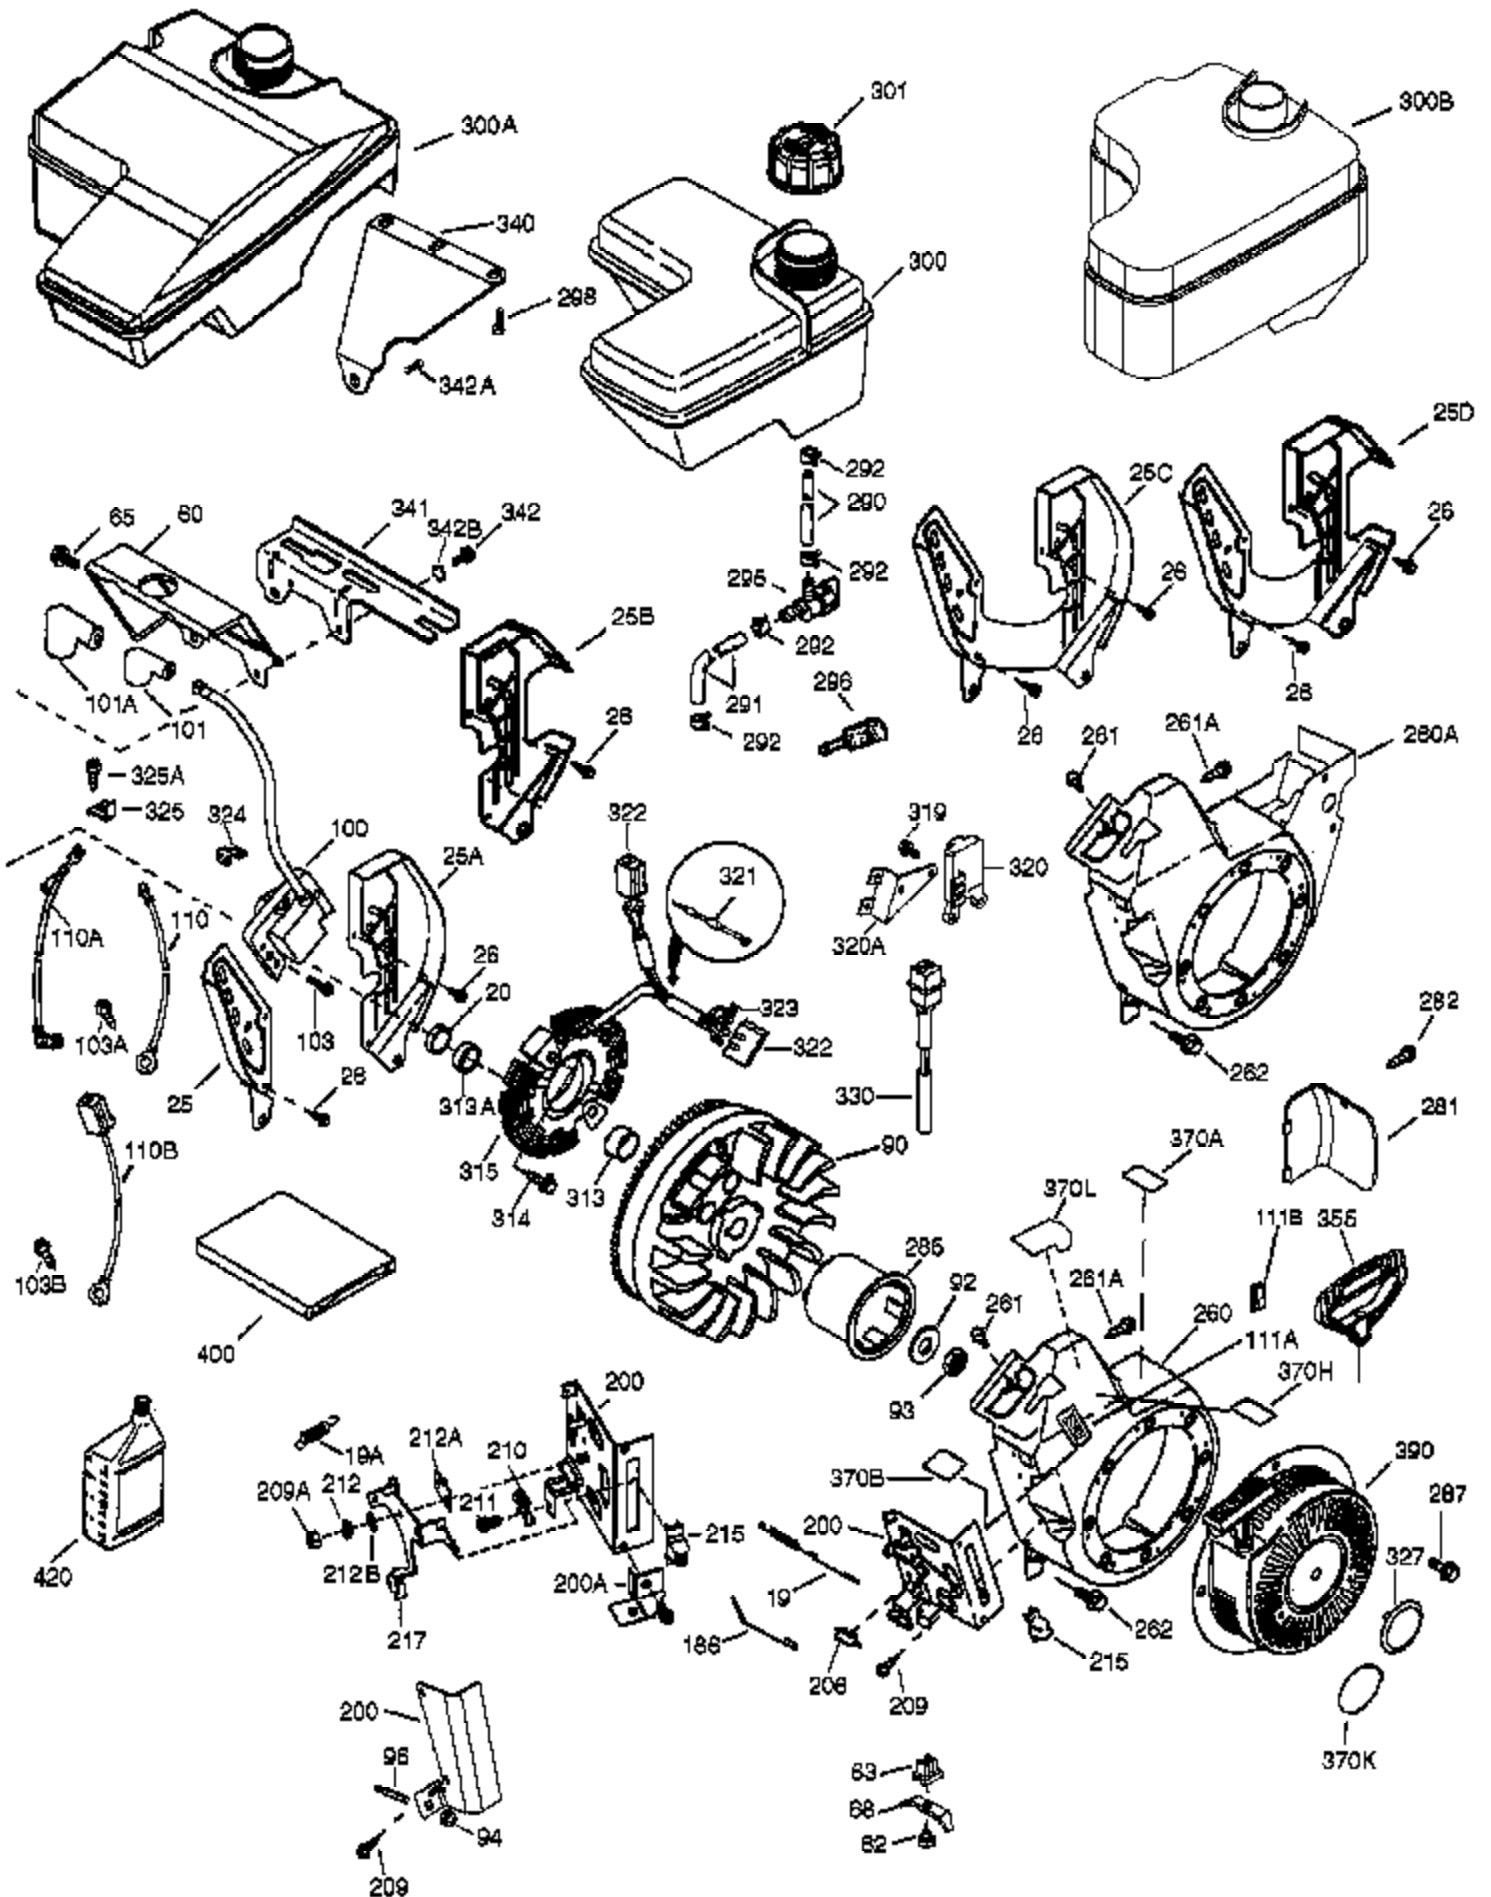

Ref #	Part Number	Qty	Description
19A	36741	1	Extension Spring
19	37111	1	Extension Spring
20	32600	1	Oil Seal
25C	37709	1	Air Baffle (1 pc.)
26	30200	2	Screw, 10-24 x 9/16"
60	36623A	1	Blower Housing Extension
62	650760	1	Screw, 8-32 x 3/8"
63	28545	1	Grommet (Grommet Stop)
65	30200	1	Screw, 10-24 x 9/16"
90	611235	1	Flywheel
92	650815	1	Belleville Washer
93	650816	1	Flywheel Nut
100	34443C	1	Solid State Ignition
101	610118	1	Spark Plug Cover
103	651007	2	Screw, T-15, 10-24 x 15/16"
103A	650767	1	Screw, 8-32 X 27/64"
110	37451	1	Ground Wire
110A	36964	1	Ground Wire
110A	37746	1	Ground Wire
111B	611224	1	Rocker Switch (On/Off)
186	36711	1	Governor Link
200	36740A	1	Control Bracket (Incl. 19A, 210 & 211)
200A	37249	1	Control Bracket
209	650821	1	Screw, 10-32 x 1/2"
210	27793	1	Conduit Clip
211	28942	2	Screw, 10-32 x 3/8"
260	36864	1	Blower Housing
261A	650821	2	Screw, 10-32 x 1/2"
261	651008	1	Screw, 1/4-20 x 31/64"
262	651008	2	Screw, 1/4-20 x 31/64"
285	35985B	1	Starter Cup
287	0	4	Rivet (Purchase Locally)
290	30705	1	Fuel Line
292	26460	2	Fuel Line Clamp
300	36863	1	Fuel Tank (Incl. 292)
301	36754	1	Fuel Cap
306	35499	1	"O" Ring
313A	35189	1	Spacer
313	34080	1	Spacer
314	650873	2	Screw, 1/4-20 x 3/4"
315	611271	1	Alternator Coil (3/5)(Incl. 321,322 & 323)
321	611161	1	Diode
322	611229	1	Connector Body
323	611230	2	Terminal
341	36644A	1	Fuel Tank Bracket
342	651085	2	Screw, 1/4-20 x 19/32"
342B	651086	2	Rubber Washer
370A	36261	1	Instruction Decal
370K	36695	1	Starter Decal
390	590748	1	Recoil Starter (Note: This engine could have been built with 590736 starter.)
400	36720	1	* Gasket Set (Incl. items marked PK i n notes)
420	730225A		SAE 30 4-Cycle Engine Oil (Quart)