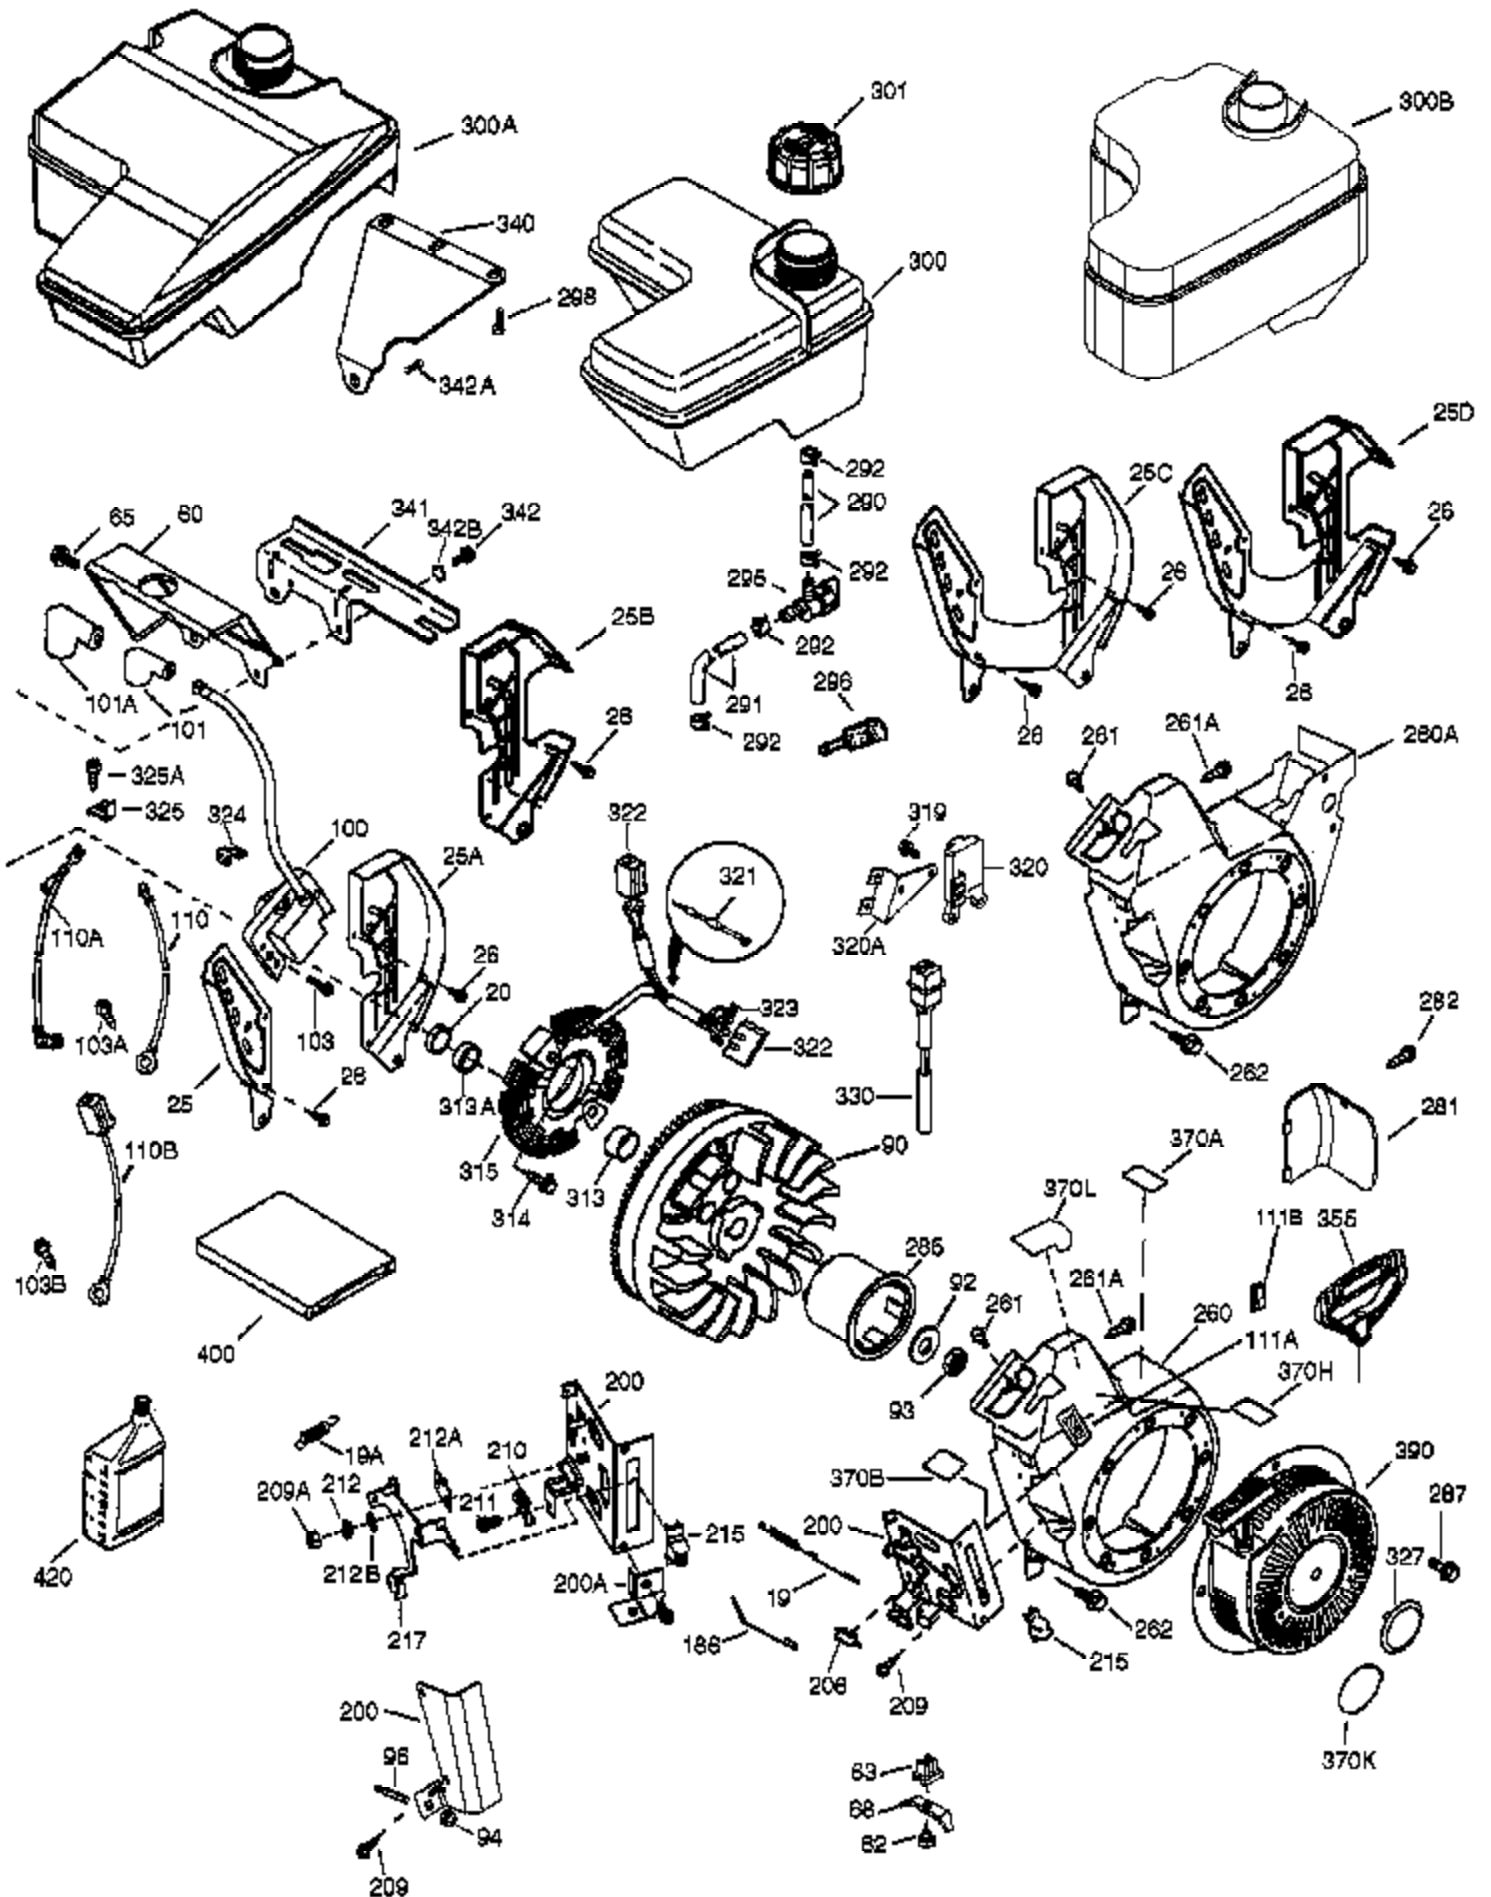

Ref #	Part Number	Qty	Description
19A	36741	1	Extension Spring
19	37111	1	Extension Spring
20	32600	1	Oil Seal
25C	37709	1	Air Baffle (1 pc.)
26	30200	1	Screw, 10-24 x 9/16"
60	36623A	1	Blower Housing Extension
62	650760	1	Screw, 8-32 x 3/8"
63	28545	1	Grommet
65	30200	1	Screw, 10-24 x 9/16"
90	611205	1	Flywheel
92	650815	1	Belleville Washer
93	650816	1	Flywheel Nut
100	34443C	1	Solid State Ignition
101	610118	1	Spark Plug Cover
103	651007	2	Screw, T-15, 10-24 x 15/16"
103A	650767	1	Screw, 8-32 x 27/64"
110B	37745	1	Ground Wire
110	37601	1	Ground Wire
110A	36964	1	Ground Wire
111A	611224	1	Rocker On/Off Switch
186	36711	1	Governor Link
200	36740A	1	Control Bracket (Incl. 19A, 210 & 211)
209	650821	1	Screw, 10-32 x 1/2"
210	27793	1	Conduit Clip
211	28942	2	Screw, 10-32 x 3/8"
260	36864	1	Blower Housing
261A	650821	2	Screw, 10-32 x 1/2"
261	651008	1	Screw, 1/4-20 x 31/64"
262	651008	2	Screw, 1/4-20 x 31/64"
285	35985B	1	Starter Cup
287	0	4	Rivet (Can be purchased locally)
290	30705	1	Fuel Line
292	26460	2	Fuel Line Clamp
300	36863	1	Fuel Tank (Incl. 292 & 301)
301	36754	1	Fuel Cap
313	34080	1	Spacer
341	36644A	1	Fuel Tank Bracket
342	651085	2	Screw, 1/4-20 x 19/32"
342B	651086	2	Rubber Washer
370A	36261	1	Identification Decal
370K	36695	1	Starter Decal
390	590748	1	Rewind Starter (NOTE: This engine could have been built with 590736 starter.)
400	36720	1	* Gasket Set (Incl. items marked PK in notes)