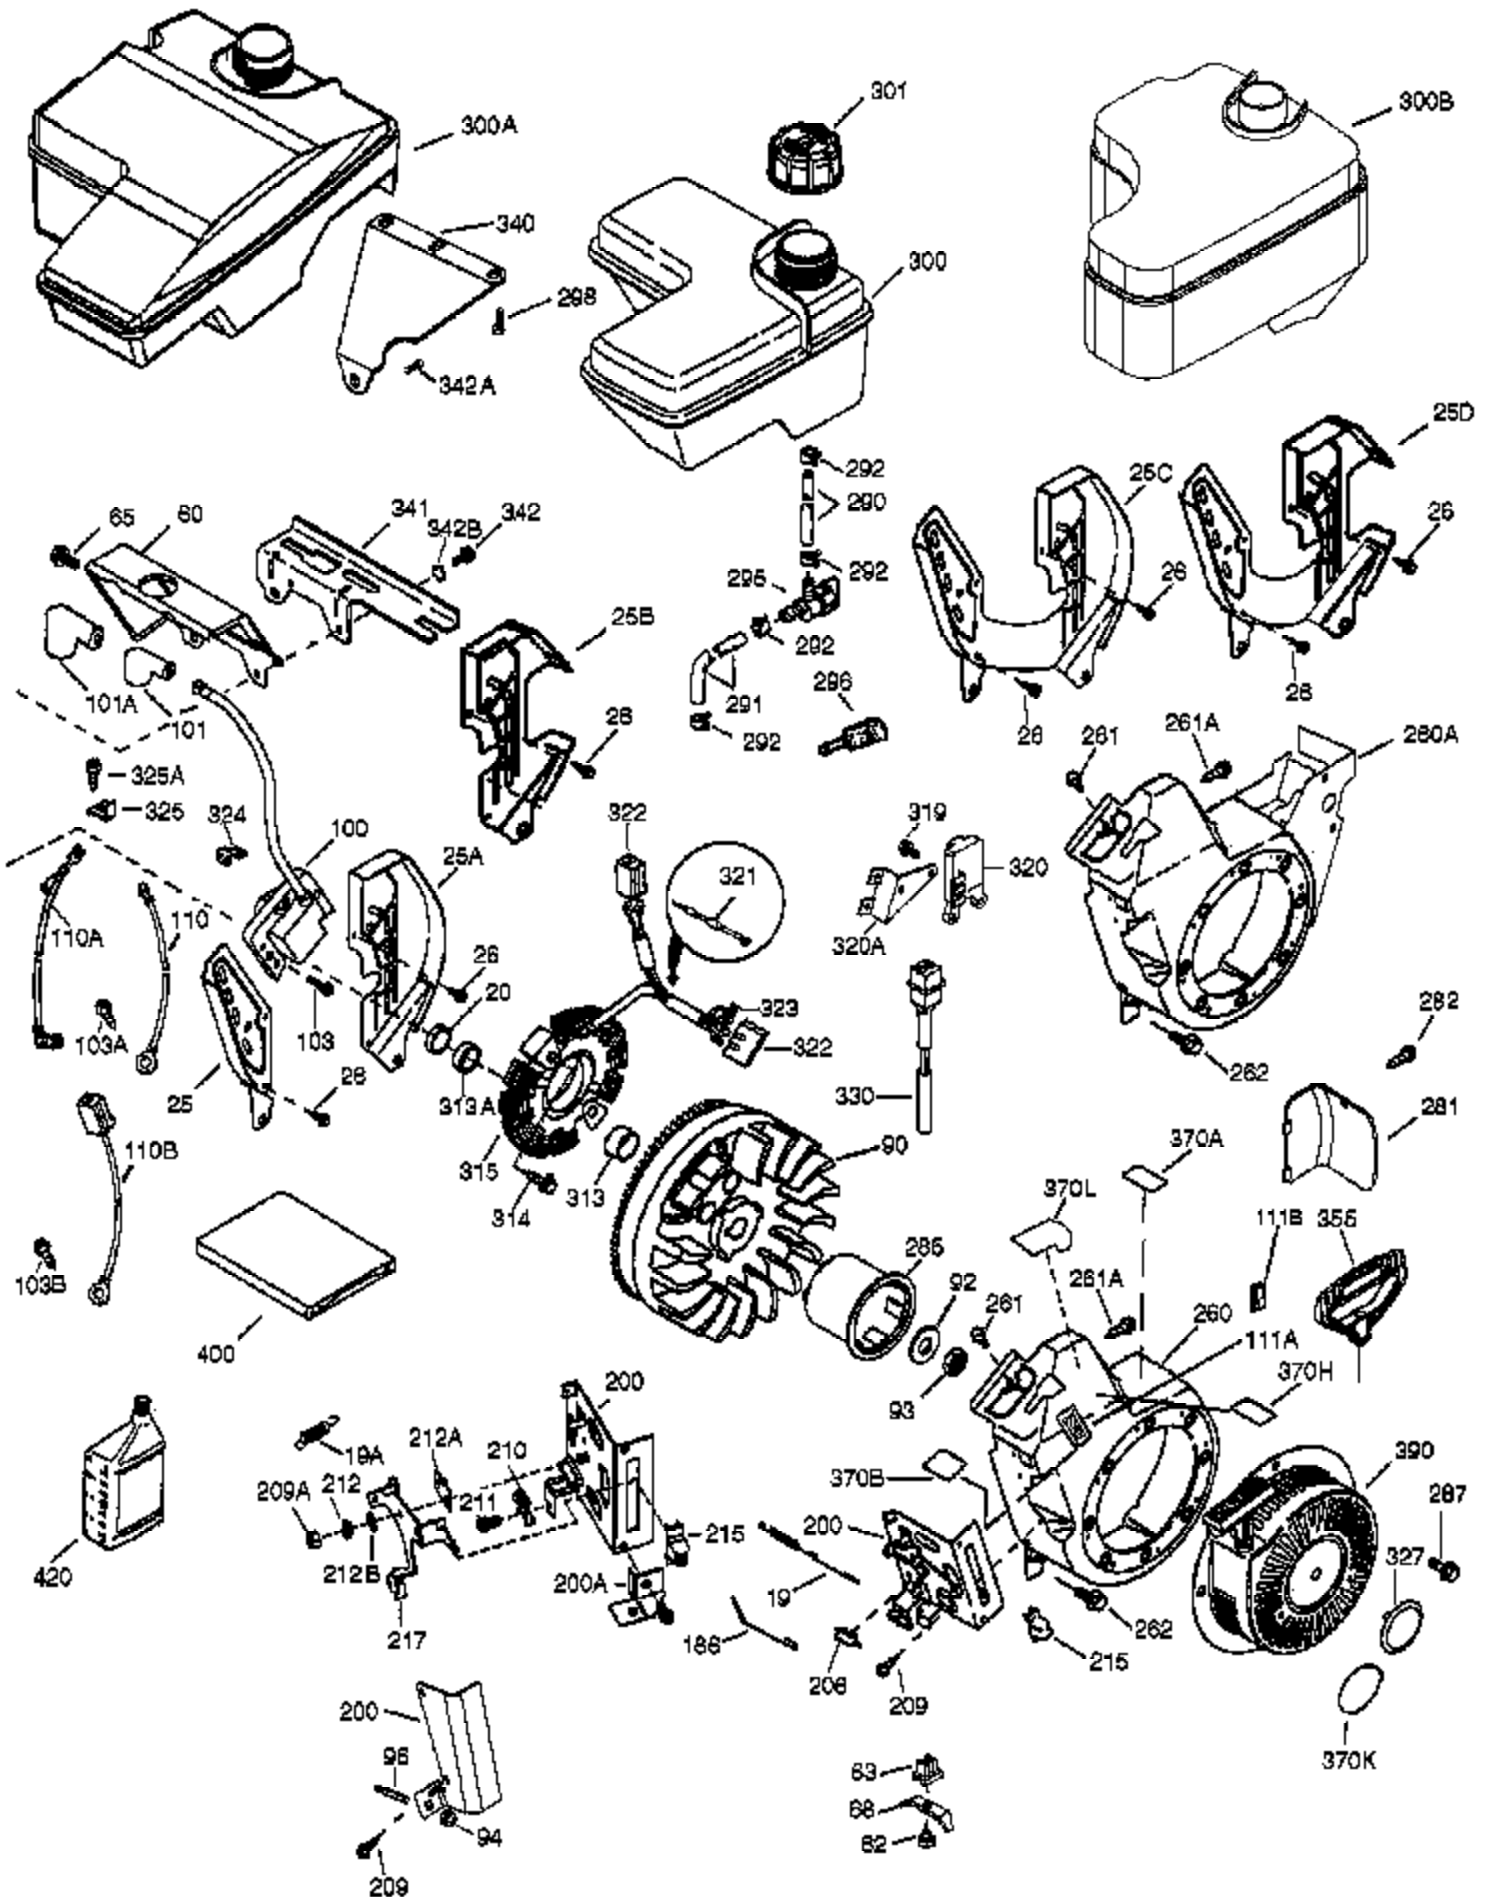

Ref #	Part Number	Qty	Description
19A	36741	1	Extension Spring
19	37111	1	Extension Spring
20	32600	1	Oil Seal
25C	37709	1	Air Baffle (1 pc.)
26	30200	1	Screw, 10-24 x 9/16"
60	36623A	1	Blower Housing Extension
62	650760	1	Screw, 8-32 x 3/8"
63	28545	1	Grommet
65	30200	1	Screw, 10-24 x 9/16"
90	611205	1	Flywheel
92	650815	1	Belleville Washer
93	650816	1	Flywheel Nut
100	34443B	1	Solid State Ignition
101	610118	1	Spark Plug Cover
103A	650767	1	Screw, 8-32 x 27/64"
103	651007	2	Screw, T-15, 10-24 x 15/16"
110	36963	1	Ground Wire
110A	36964	1	Ground Wire
111A	611224	1	Rocker On/Off Switch
186	36711	1	Governor Link
200	36740A	1	Control Bracket (Incl. 19A, 210 & 211)
209	650821	1	Screw, 10-32 x 1/2"
210	27793	1	Conduit Clip
211	28942	2	Screw, 10-32 x 3/8"
260	36864	1	Blower Housing
261	651008	1	Screw, 1/4-20 x 31/64"
261A	650821	2	Screw, 10-32 x 1/2"
262	651008	2	Screw, 1/4-20 x 31/64"
285	35985B	1	Starter Cup
287	0	4	Rivet (Can be purchased locally)
290	30705	1	Fuel Line
292	26460	2	Fuel Line Clamp
300	36863	1	Fuel Tank (Incl. 292 & 301)
301	36754	1	Fuel Cap
313	34080	1	Spacer
341	36644	1	Fuel Tank Bracket
342	651010	2	Screw, 1/4-20 x 7/8"
370A	36261	1	Identification Decal
370K	36695	1	Starter Decal
390	590748	1	Rewind Starter (NOTE: This engine could have been built with 590736 starter.)
400	36720	1	* Gasket Set (Incl. items marked PK in notes)