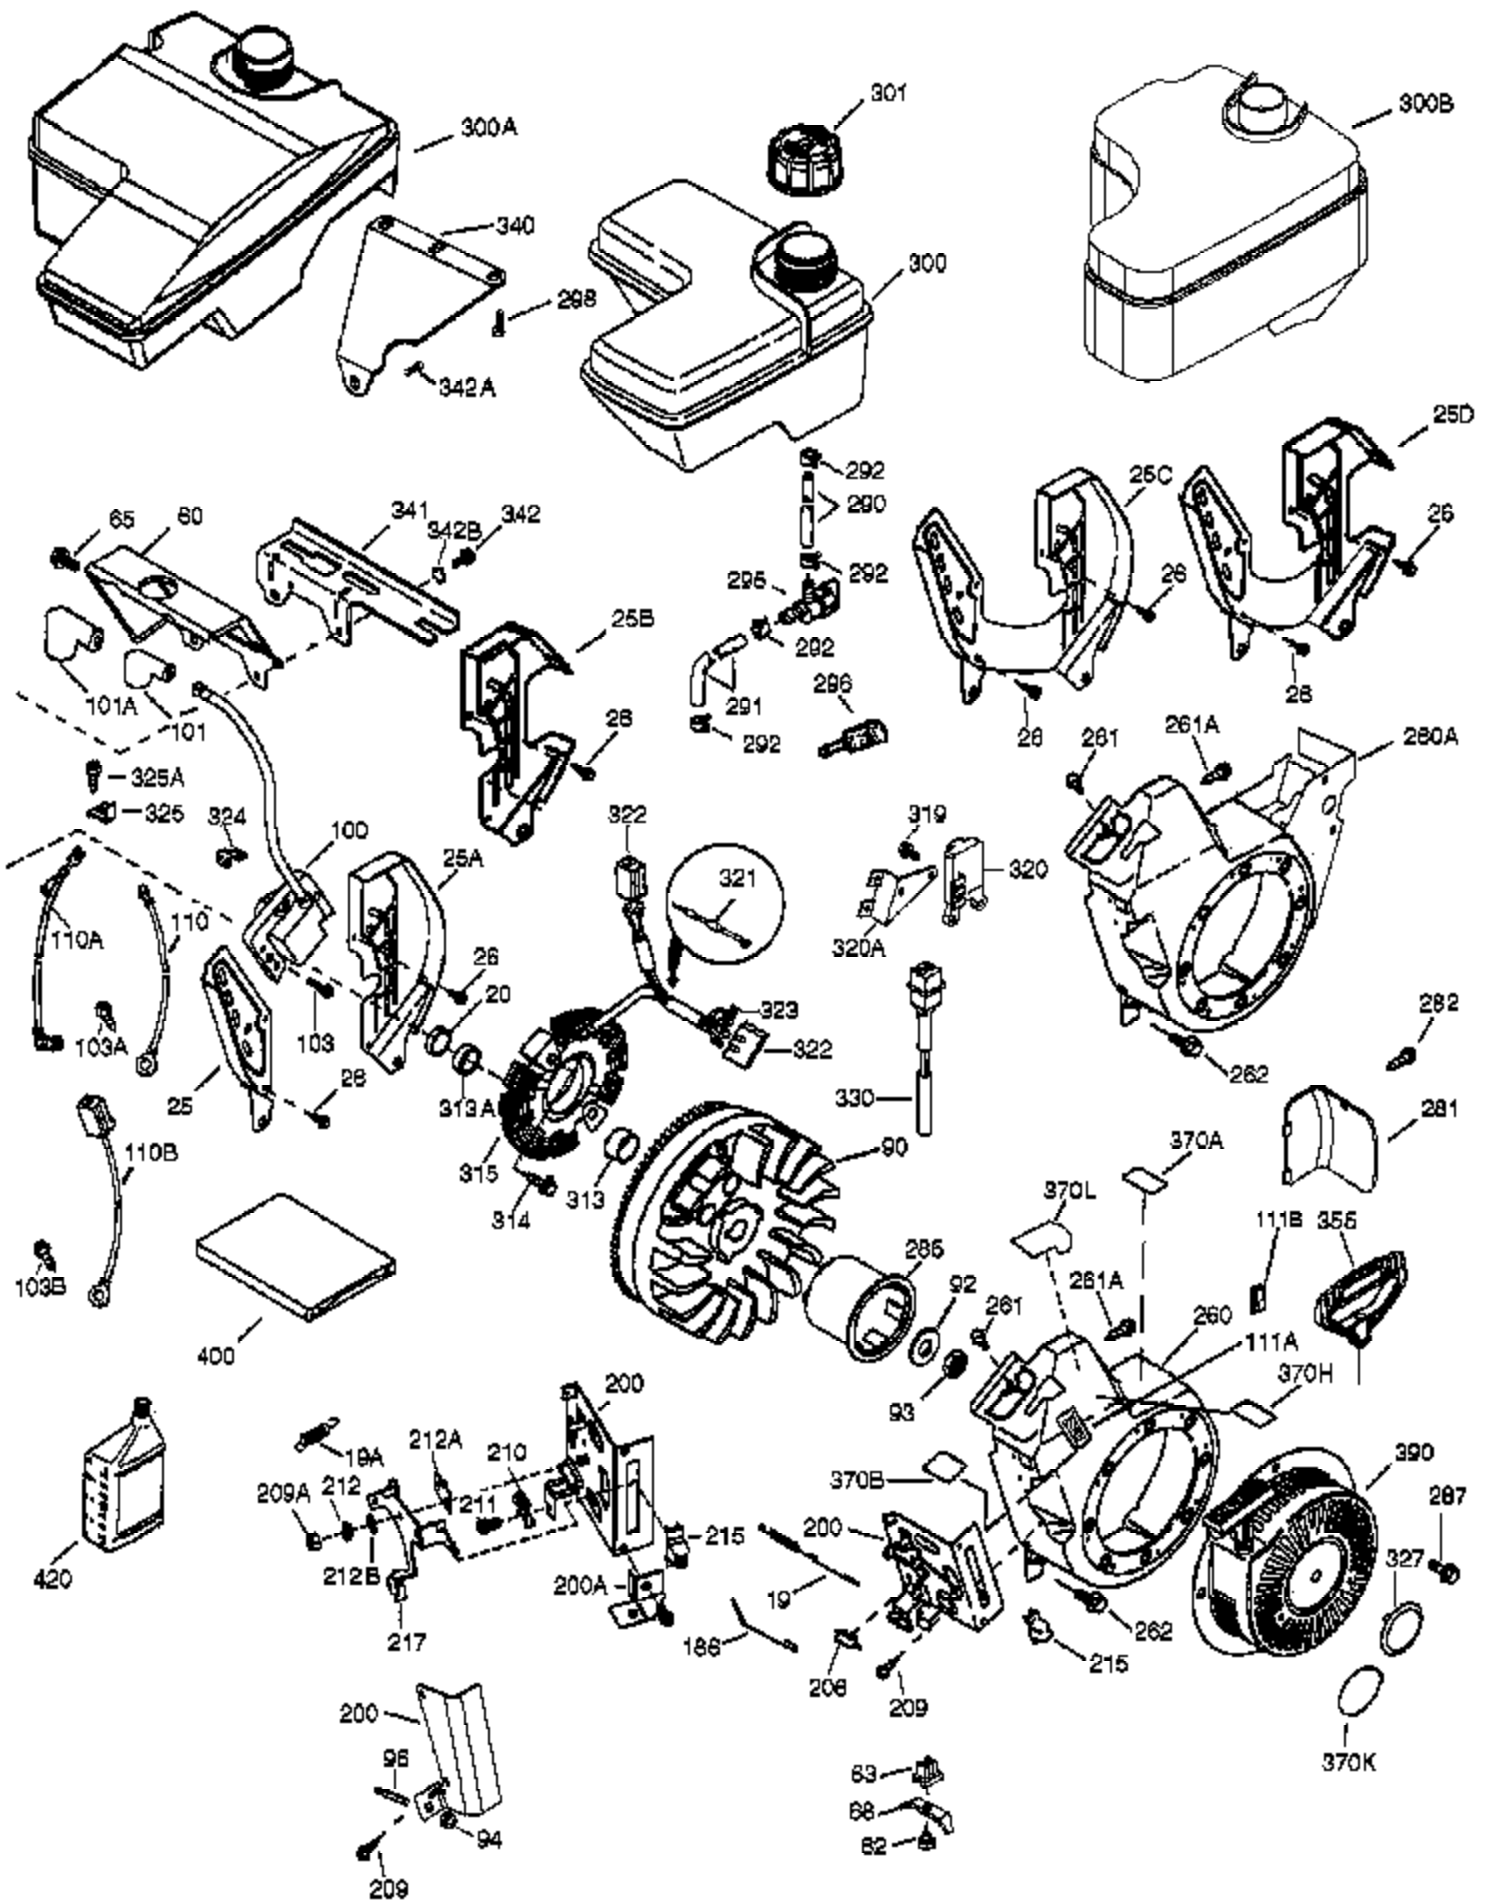

Ref #	Part Number	Qty	Description
19	37111	1	Extension Spring
19A	36741	1	Extension Spring
20	32600	1	Oil Seal
25C	37709	1	Air Baffle (1 pc.)
26	30200	2	Screw, 10-24 x 9/16"
60	36623A	1	Blower Housing Extension
62	650760	1	Screw, 8-32 x 3/8"
63	28545	1	Grommet
65	30200	1	Screw, 10-24 x 9/16"
90	611205	1	Flywheel
92	650815	1	Belleville Washer
93	650816	1	Flywheel Nut
100	34443B	1	Solid State Ignition
101	610118	1	Spark Plug Cover
103	651007	2	Screw, T-15, 10-24 x 15/16"
103A	650767	1	Screw, 8-32 x 27/64"
110	37601	1	Ground Wire
110A	36964	1	Ground Wire
110B	37602	1	Ground Wire
111B	611224	1	Rocker Switch (On/Off)
186	36711	1	Governor Link
200	36740A	1	Control Bracket (Incl. 19A, 210 & 211)
200A	37249	1	Control Bracket
209	650821	1	Screw, 10-32 x 1/2"
210	27793	1	Conduit Clip
211	28942	2	Screw, 10-32 x 3/8"
260	36864	1	Blower Housing
261	651008	1	Screw, 1/4-20 x 31/64"
261A	650821	2	Screw, 10-32 x 1/2"
262	651008	2	Screw, 1/4-20 x 31/64"
285	35985B	1	Starter Cup
287	651008	4	Screw, 1/4-20 x 31/64"
290	30705	1	Fuel Line
292	26460	2	Fuel Line Clamp
300B	37048	1	Fuel Tank (Incl. 292 & 301)
301	36754	1	Fuel Cap
313	34080	1	Spacer
341	36644		Fuel Tank Bracket
342	651010	1	Screw, 1/4-20 x 7/8"
370K	36695	1	Starter Decal
370A	36261	1	Instruction Decal
390	590746	1	Recoil Starter (NOTE: This engine could have been built with 590704 starter.)
400	36720	1	* Gasket Set (Incl. items marked PK in notes)