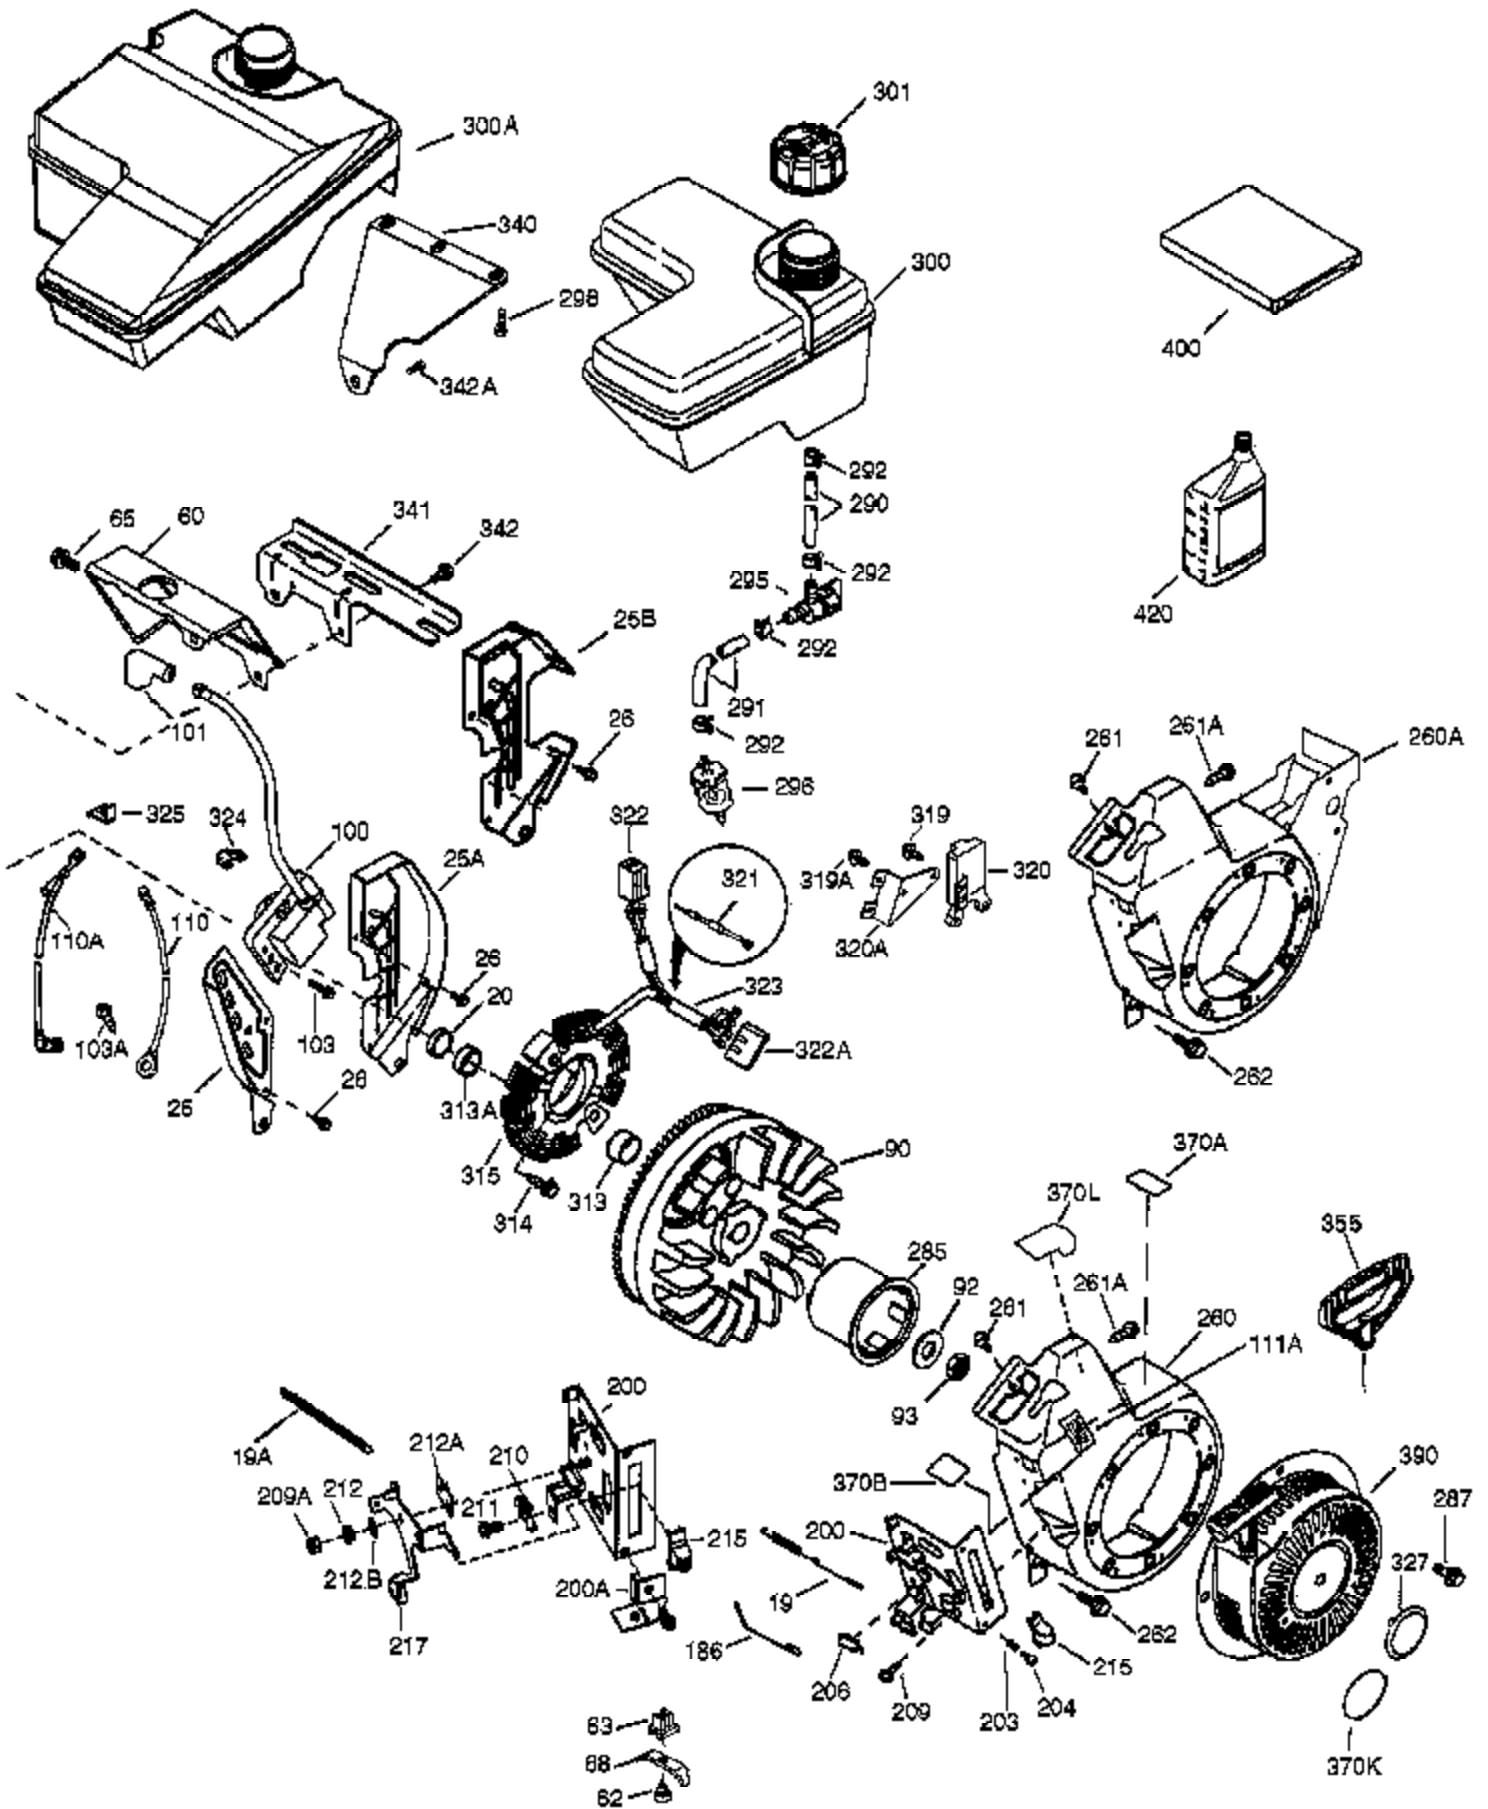

Ref #	Part Number	Qty	Description
19	37111	1	Extension Spring
20	32600	1	Oil Seal
25A	36622	1	Air Baffle (Right)
25	36621	1	Air Baffle (Left)
26	30200	2	Screw, 10-24 x 9/16"
60	36623A	1	Blower Housing Extension
62	650760	1	Screw, 8-32 x 3/8"
63	28545	1	Grommet
65	30200	1	Screw, 10-24 x 9/16"
68	33356	1	Ground Terminal
83	36057	1	Governor Spool
90	611205	1	Flywheel
92	650815	1	Belleville Washer
93	650816	1	Flywheel Nut
100	34443B	1	Solid State Ignition
101	610118	1	Spark Plug Cover
103	651007	2	Screw, T-15, 10-24 x 15/16"
110	36679A	1	Ground Wire
151A	40016A	1	Intake Valve Seal
186	36711	1	Governor Link
200	36736	1	Control Bracket (Incl. 206 & 215)
206	610973	1	Terminal
209	650821	1	Screw, 10-32 x 1/2"
215	36638	1	Control Knob
260	36864	1	Blower Housing
261A	650821	2	Screw, 10-32 x 1/2"
261	651008	1	Screw, 1/4-20 x 31/64"
262	651008	2	Screw, 1/4-20 x 31/64"
285	35985B	1	Starter Cup
287	0	4	Rivet (Can be purchased locally)
290	30705	1	Fuel Line
292	26460	2	Fuel Line Clamp
300	36863	1	Fuel Tank (Incl. 292 & 301)
301	36246	1	Fuel Cap
313	34080	1	Spacer
325	37471	1	Fuel Line Bracket
325A	30200	1	Screw, 10-24 x 9/16"
327	35392	1	Starter Plug
341	36644	1	Fuel Tank Bracket
342	651010	2	Screw, 1/4-20 x 7/8"
370A	36261	1	Lubrication Decal
370B	35703	1	Speed Control Decal
390	590748	1	Rewind Starter (NOTE: This engine could have been built with 590736 starter.)
400	36720	1	* Gasket Set (Incl. items marked PK in notes)
900	0		Replacement Engine, None
900	754299B	1	Replacement Short Block, order from 7 1-999