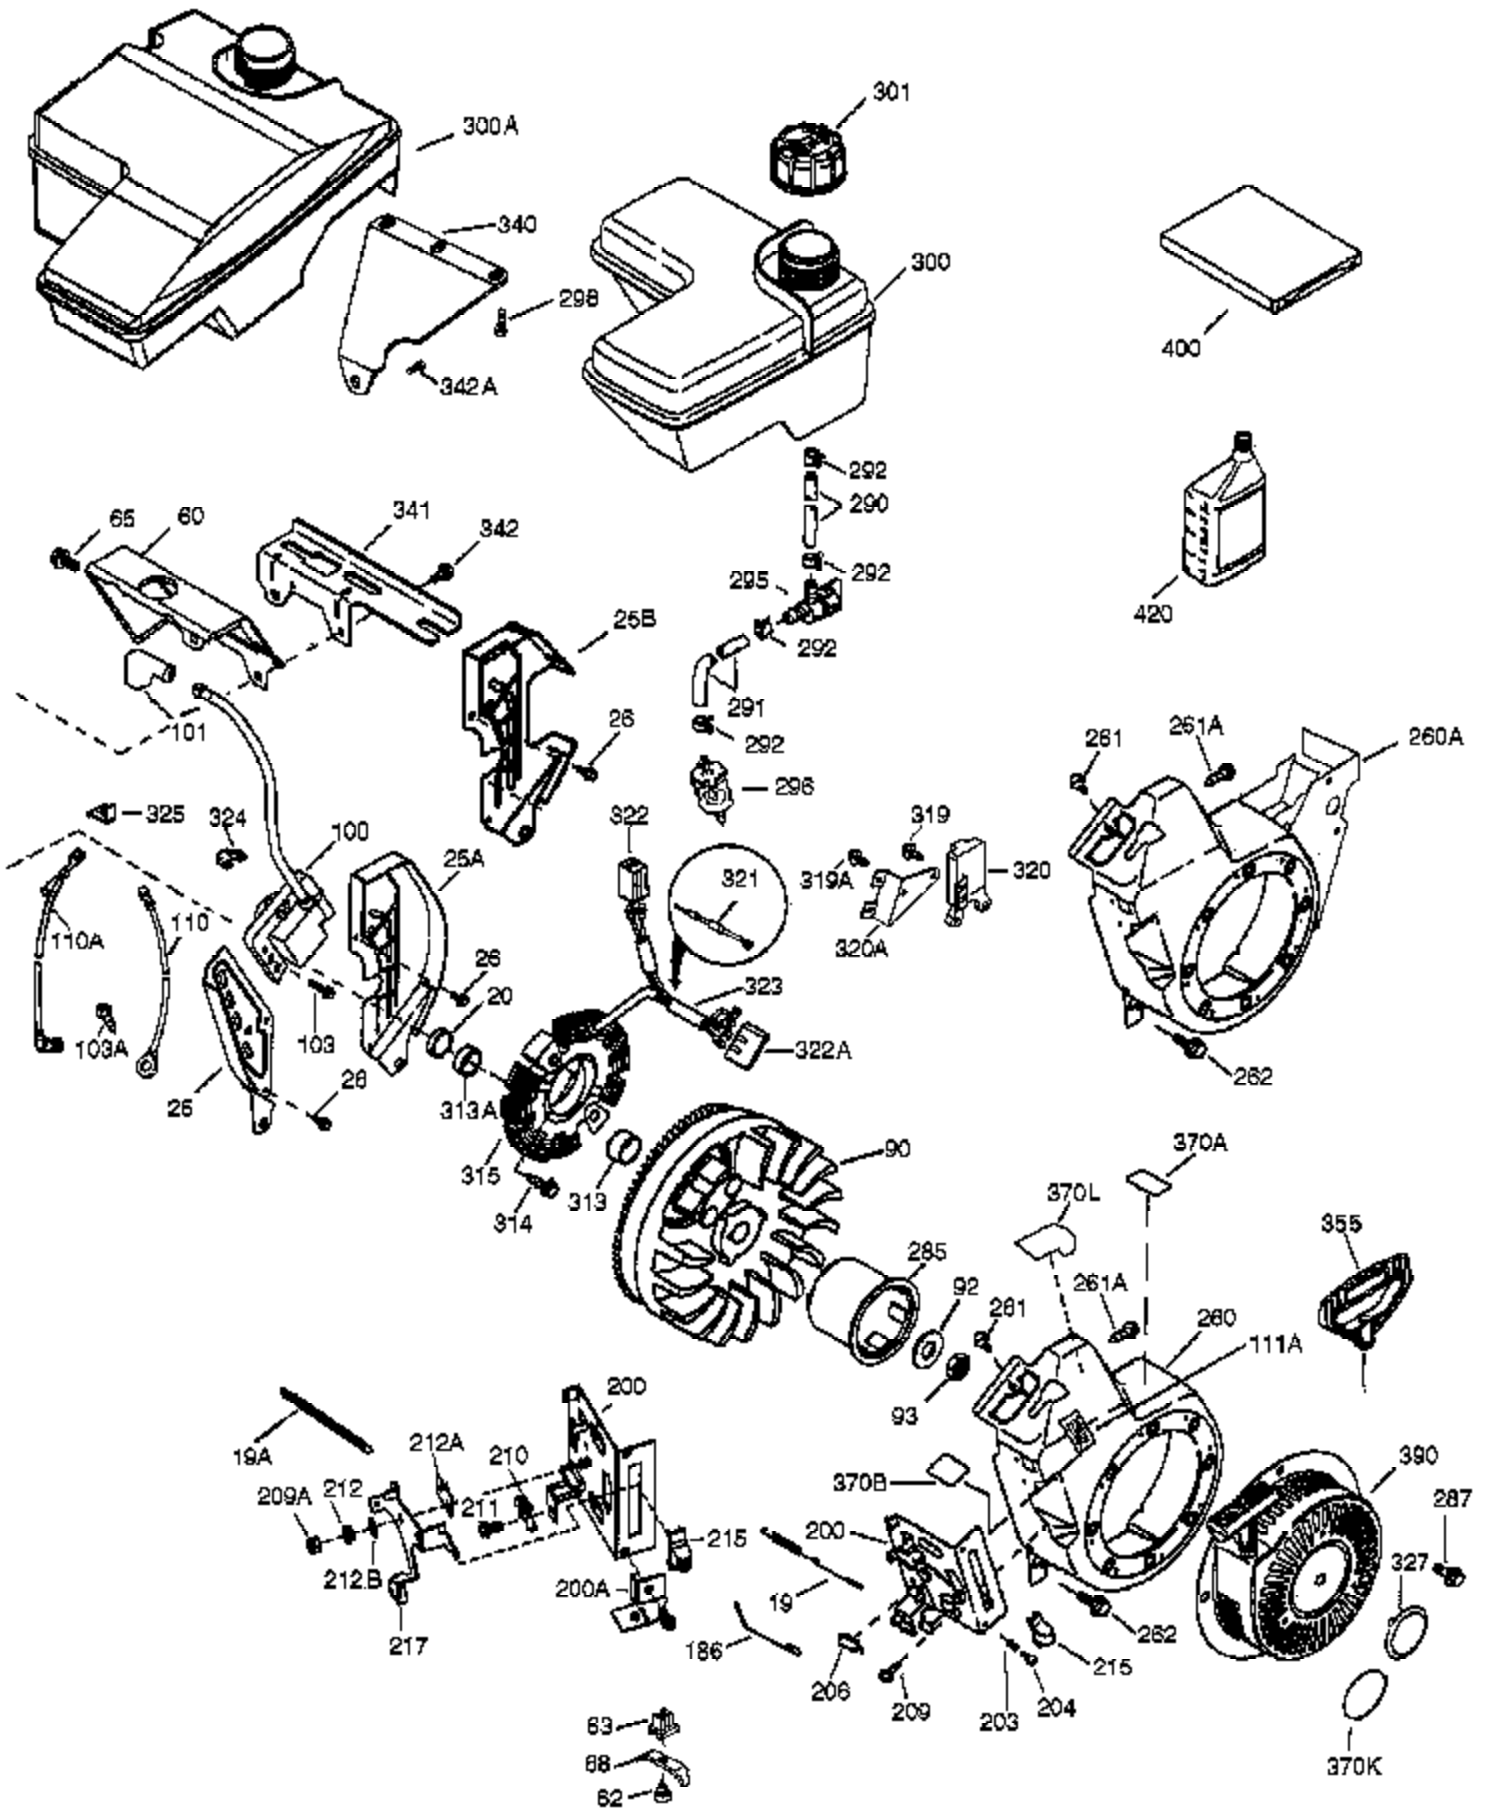

Ref #	Part Number	Qty	Description
19	37111	1	Extension Spring
19A	36741	1	Extension Spring
20	32600	1	Oil Seal
25	36621	1	Air Baffle (Left)
25A	36622	1	Air Baffle (Right)
26	30200	1	Screw, 10-24 x 9/16"
60	36623A	1	Blower Housing Extension
62	650760	1	Screw, 8-32 x 3/8"
63	28545	1	Grommet
65	30200	1	Screw, 10-24 x 9/16"
68	33356	1	Ground Terminal
83	36057	1	Governor Spool
90	611205	1	Flywheel
92	650815	1	Belleville Washer
93	650816	1	Flywheel Nut
100	34443B	1	Solid State Ignition
101	610118	1	Spark Plug Cover
103	651007	2	Screw, Torx T-15, 10-24 x 15/16"
103A	650767	1	Screw, 8-32 x 27/64"
110A	36964	1	Ground Wire
110	36963	1	Ground Wire
111A	611224	1	Rocker On/Off Switch
186	36711	1	Governor Link
200	36740A	1	Control Bracket (Incl. 19A, 210 & 211)
200A	37249	1	Control Bracket
209	650821	1	Screw, 10-32 x 1/2"
210	27793	1	Conduit Clip
211	28942	2	Screw, 10-32 x 3/8"
260	36864	1	Blower Housing
261	651008	1	Screw, 1/4-20 x 31/64"
261A	650821	2	Screw, 10-32 x 1/2"
262	651008	2	Screw, 1/4-20 x 31/64"
285	35985B	1	Starter Cup
287	0	4	Rivet (Can be purchased locally)
290	30705	1	Fuel Line
292	26460	2	Fuel Line Clamp
300	36863	1	Fuel Tank (Incl. 292)
301	36754	1	Fuel Cap
313	34080	1	Spacer
325	29443	1	Wire Clip
341	36644		Fuel Tank Bracket
342	651010	2	Screw, 1/4-20 x 7/8"
370A	36261	1	Lubrication Decal
370K	36695	1	Starter Decal
390	590736	1	Rewind Starter (NOTE: This engine could have been built with 590748 starter.)
400	36720	1	* Gasket Set (Incl. items marked PK in notes) Incl. (1) each of 26756, 27272A, 29673, 35626, 36581, 36624, 36719
420	730225		SAE 30 4-Cycle Engine Oil (Quart)