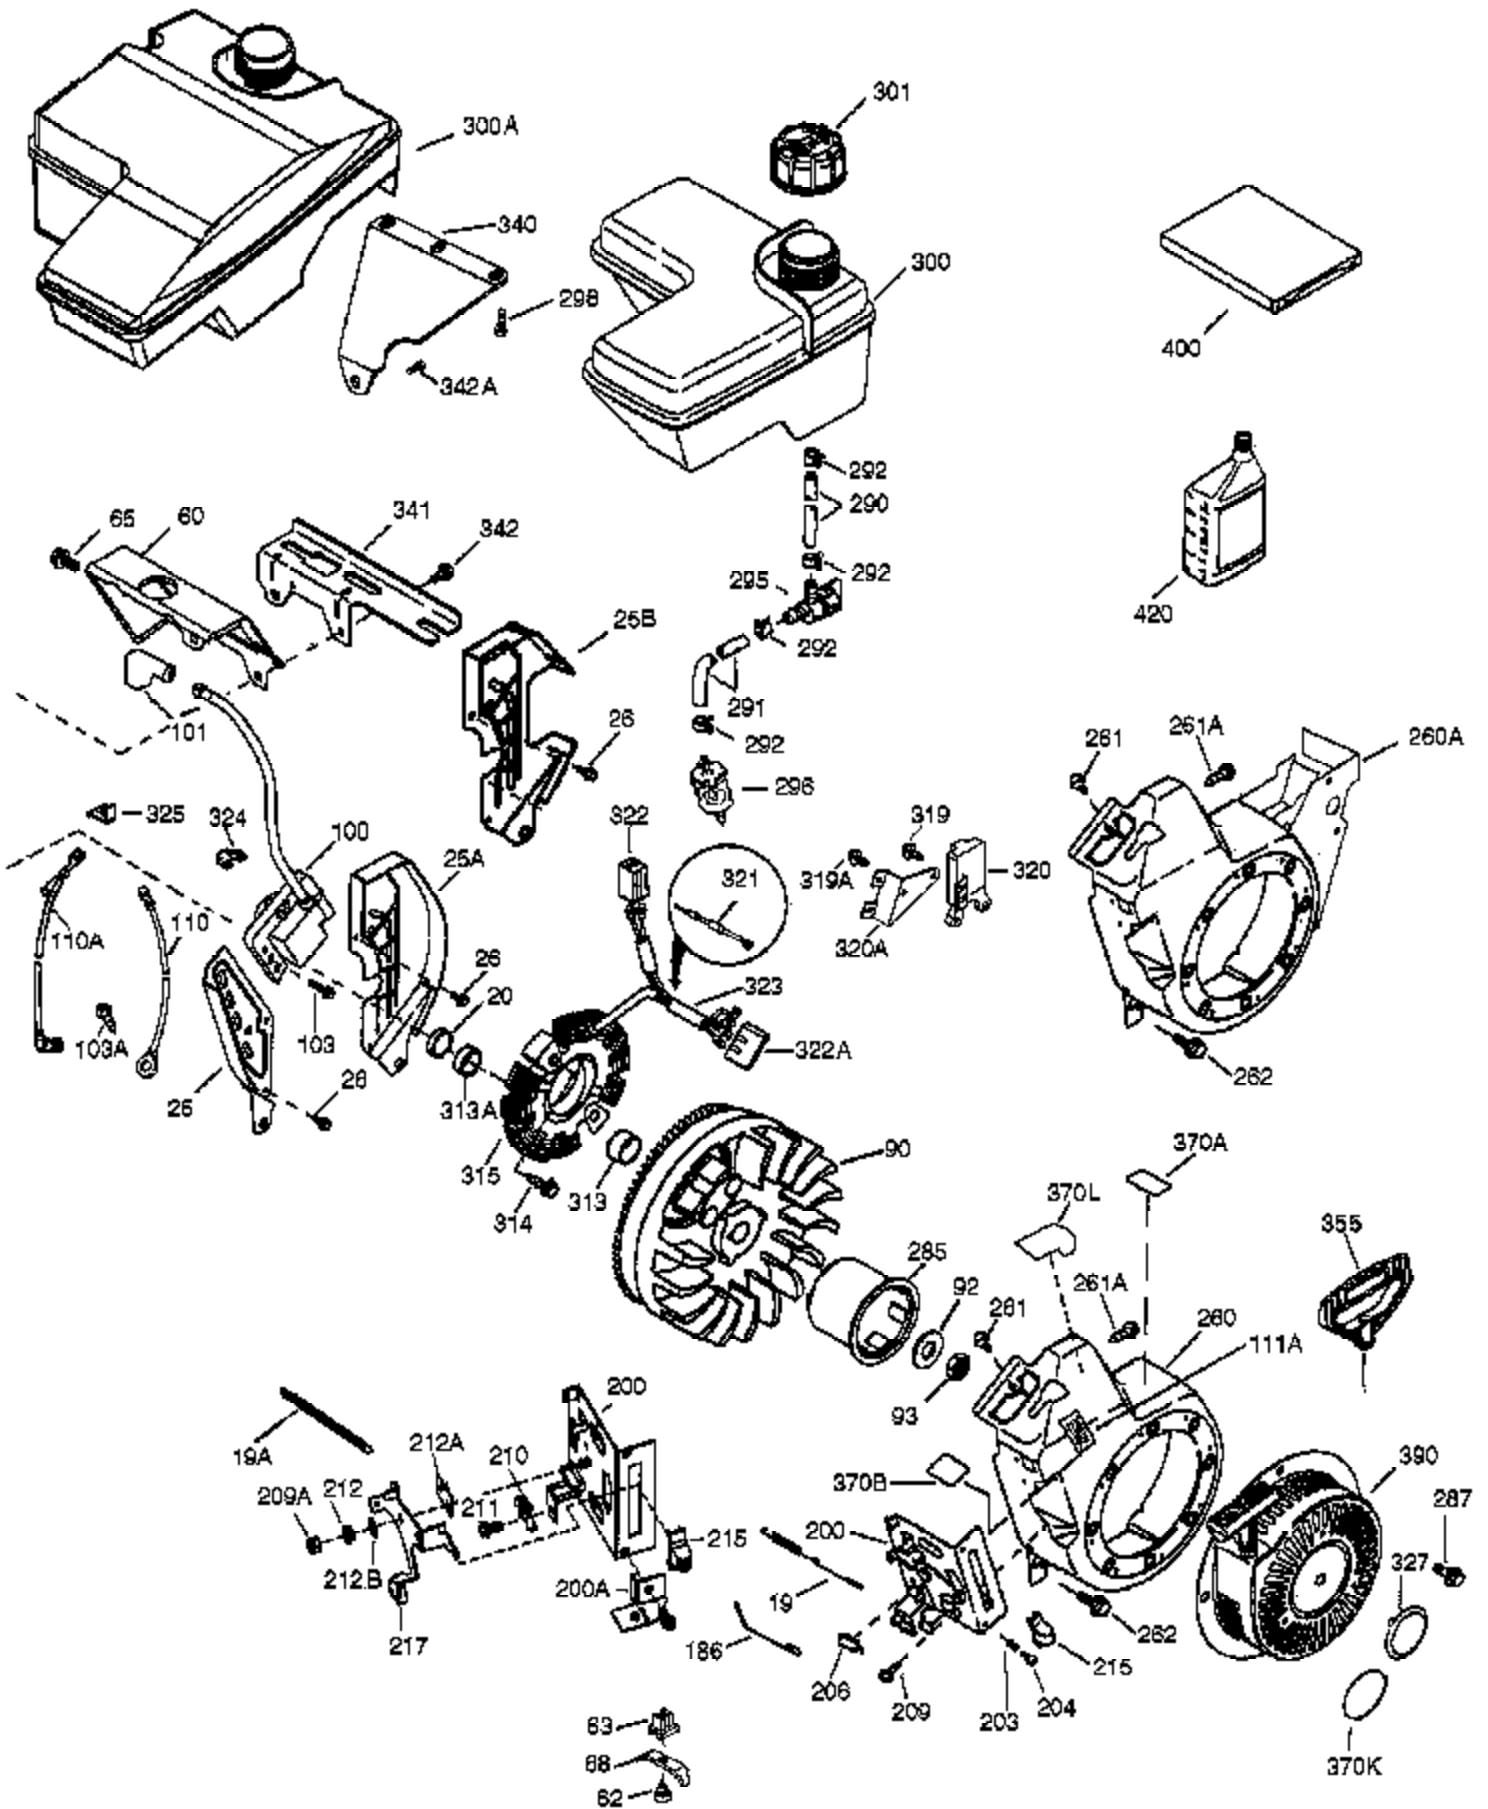

Engine Parts List #2

Ref #	Part Number	Qty	Description
19	37111	1	Extension Spring
20	32600	1	Oil Seal
25A	36622	1	Air Baffle (Right)
25	36621	1	Air Baffle (Left)
26	30200	2	Screw, 10-24 x 9/16"
60	36623A	1	Blower Housing Extension
62	650760	1	Screw, 8-32 x 3/8"
63	28545	1	Grommet
65	30200	1	Screw, 10-24 x 9/16"
68	33356	1	Ground Terminal
83	36057	1	Governor Spool
90	611205	1	Flywheel
92	650815	1	Belleville Washer
93	650816	1	Flywheel Nut
100	34443B	1	Solid State Ignition
101	610118	1	Spark Plug Cover
103	651007	2	Screw, T-15, 10-24 x 15/16"
110	36679A	1	Ground Wire
151A	40016A	1	Intake Valve Seal
186	36711	1	Governor Link
200	36736	1	Control Bracket (Incl. 206 & 215)
206	610973	1	Terminal
209	650821	1	Screw, 10-32 x 1/2"
215	36638	1	Control Knob
260	36864	1	Blower Housing
261A	650821	2	Screw, 10-32 x 1/2"
261	651008	1	Screw, 1/4-20 x 31/64"
262	651008	2	Screw, 1/4-20 x 31/64"
285	35985B	1	Starter Cup
287	0	4	Rivet (Can be purchased locally)
290	30705	1	Fuel Line
292	26460	2	Fuel Line Clamp
300	36863	1	Fuel Tank (Incl. 292 & 301)
301	36246	1	Fuel Cap
313	34080	1	Spacer
325	37471	1	Fuel Line Bracket
325A	30200	1	Screw, 10-24 x 9/16"
327	35392	1	Starter Plug
341	36644	1	Fuel Tank Bracket
342	651010	2	Screw, 1/4-20 x 7/8"
370A	36261	1	Lubrication Decal
370B	35703	1	Speed Control Decal
390	590736	1	Rewind Starter (NOTE: This engine could have been built with 590748 starter.)
400	36720	1	* Gasket Set (Incl. items marked PK in notes)
900	0		Replacement Engine - None
900	0		Replacement S/B 754299B, order from 7 1-999