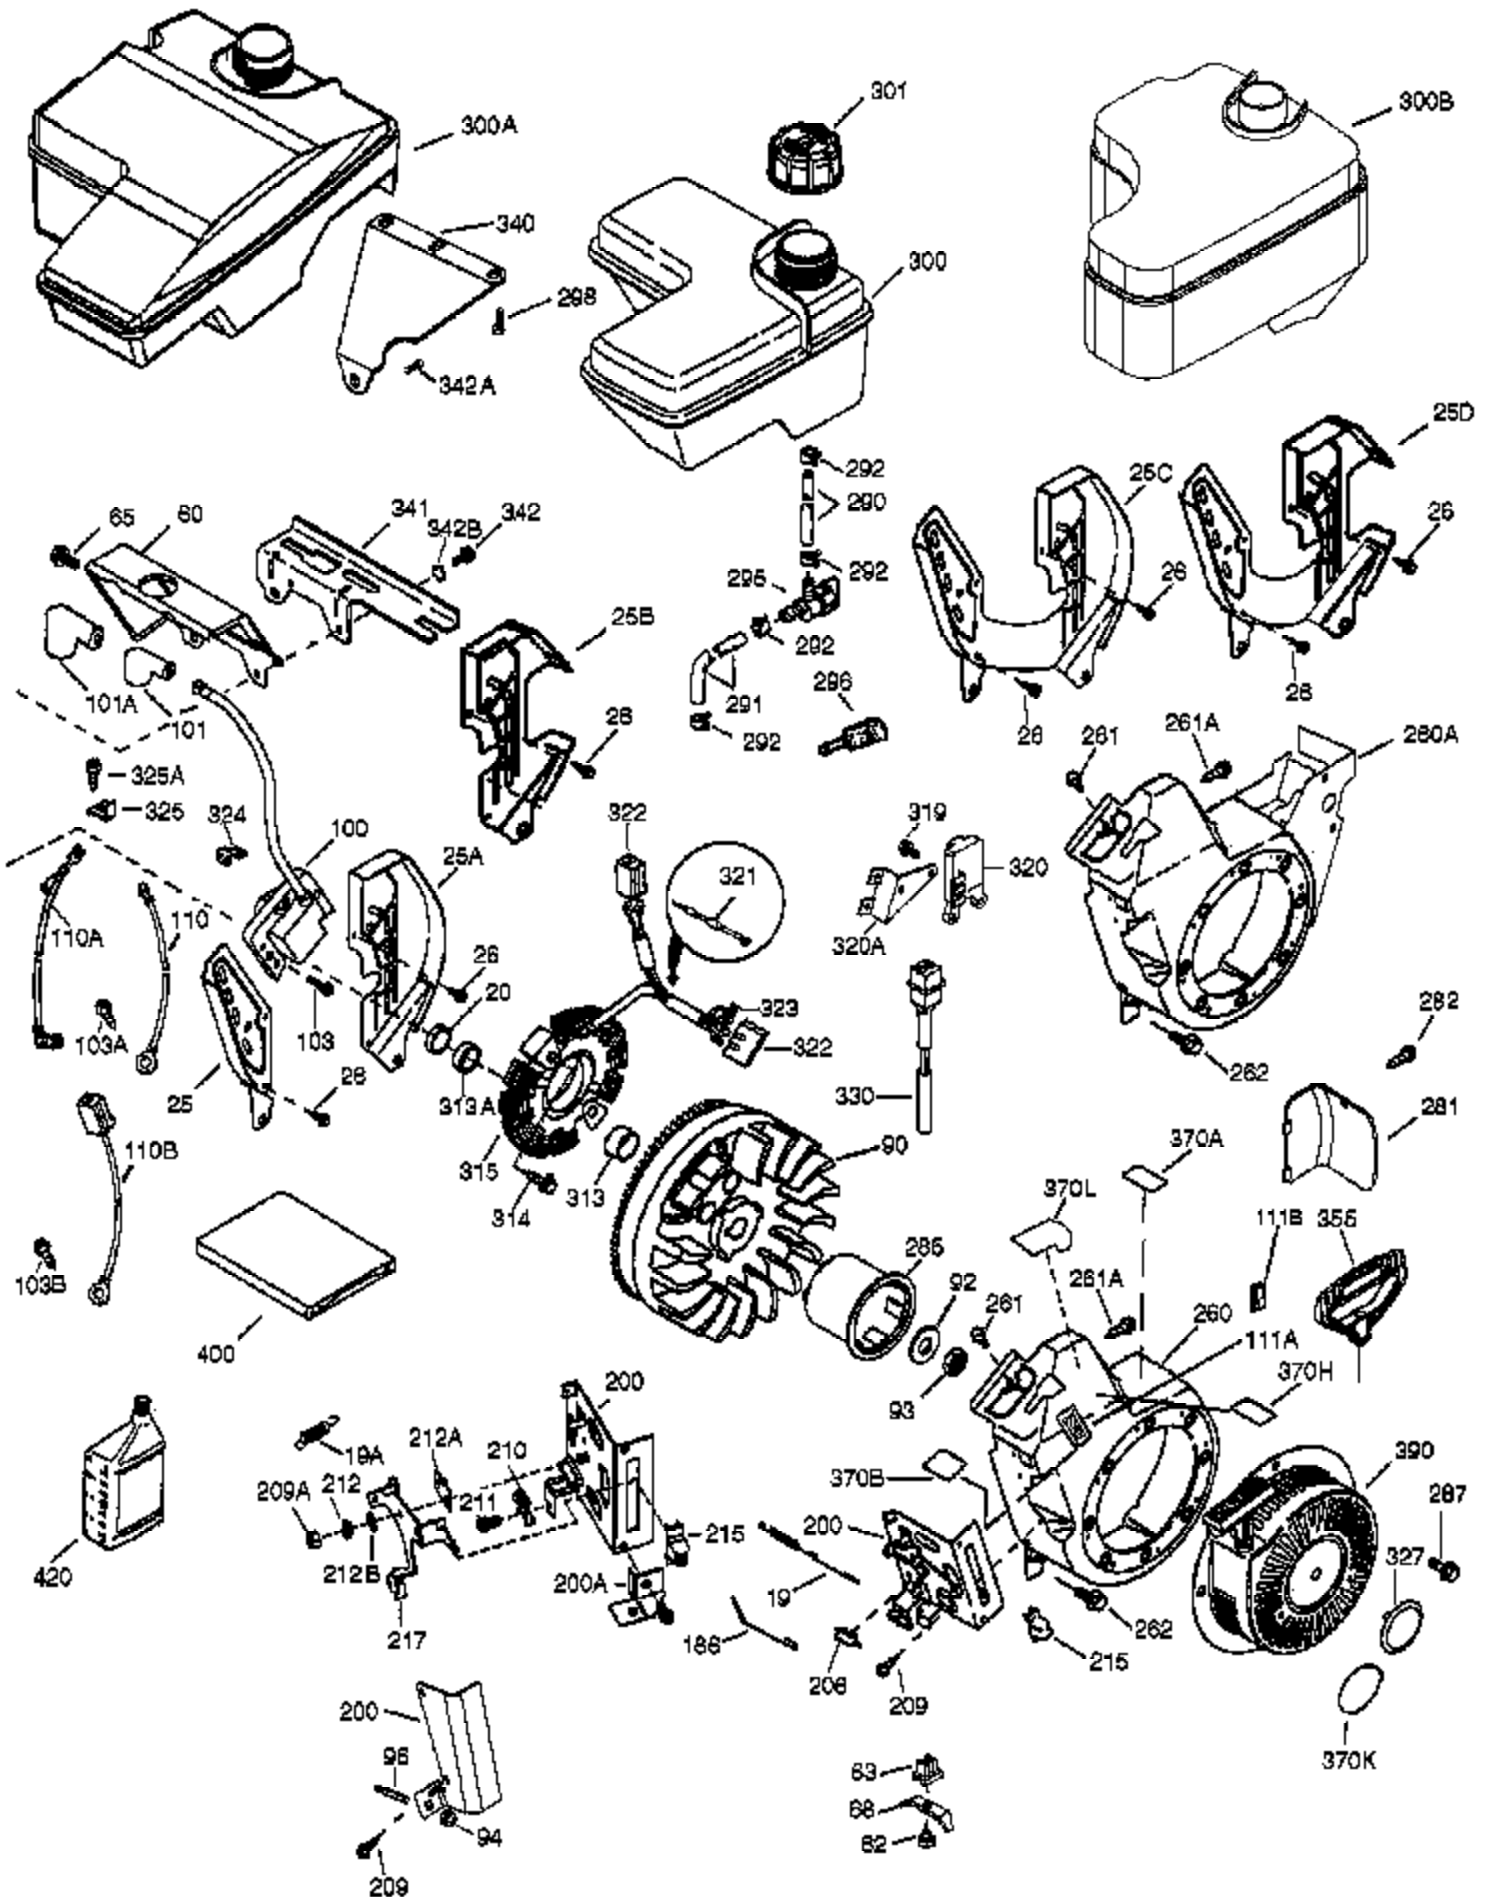

Engine Parts List #2

Ref #	Part Number	Qty	Description
19	37828	1	Governor Spring
20	32600	1	Oil Seal
25C	37709	1	Air Baffle (1pc.)
26	30200	1	Screw, 10-24 x 9/16"
60	36623A	1	Blower Housing Extension
62	650760	1	Screw, 8-32 x 3/8"
63	28545	1	Grommet
65	30200	1	Screw, 10-24 x 9/16"
90	611205	1	Flywheel
92	650815	1	Belleville Washer
93	650816	1	Flywheel Nut
100	34443C	1	Solid State Ignition
101	610118	1	Spark Plug Cover
103A	650767	1	Screw, 8-32 x 27/64"
103	651007	2	Screw, T-15, 10-24 x 15/16"
110	37601	1	Ground Wire
110A	36964	1	Ground Wire
110A	37745	1	Ground Wire
111B	611224	1	Rocker Switch (On/Off)
200	37827	1	Control Bracket
200A	37249	1	Boden Wire Bracket
209	650821	1	Screw, 10-32 x 1/2"
210	27793	1	Conduit Clip
211	28942	2	Screw, 10-32 x 3/8"
260	36864	1	Blower Housing
261A	650821	2	Screw, 10-32 x 1/2"
261	651008	1	Screw, 1/4-20 x 31/64"
262	651008	2	Screw, 1/4-20 x 31/64"
285	35985B	1	Starter Cup
287	651008	4	Screw, 1/4-20 x 31/64"
290	30705	1	Fuel Line
292	26460	2	Fuel Line Clamp
300	36863	1	Fuel Tank (Incl. 292)
301	36754	1	Fuel Cap
313	34080	1	Spacer
341	36644A	1	Fuel Tank Bracket
342	651085	2	Screw, 1/4-20 x 19/32"
342B	651086	2	Rubber Washer
370A	36261	1	Instruction Decal
370K	36695	1	Starter Decal
390	590746	1	Recoil Starter (Note: This engine could have been built with the 590704 starter.)
400	36720	1	* Gasket Set (Incl. items marked PK in notes)
420	730225A		SAE 30 4-Cycle Engine Oil (Quart)