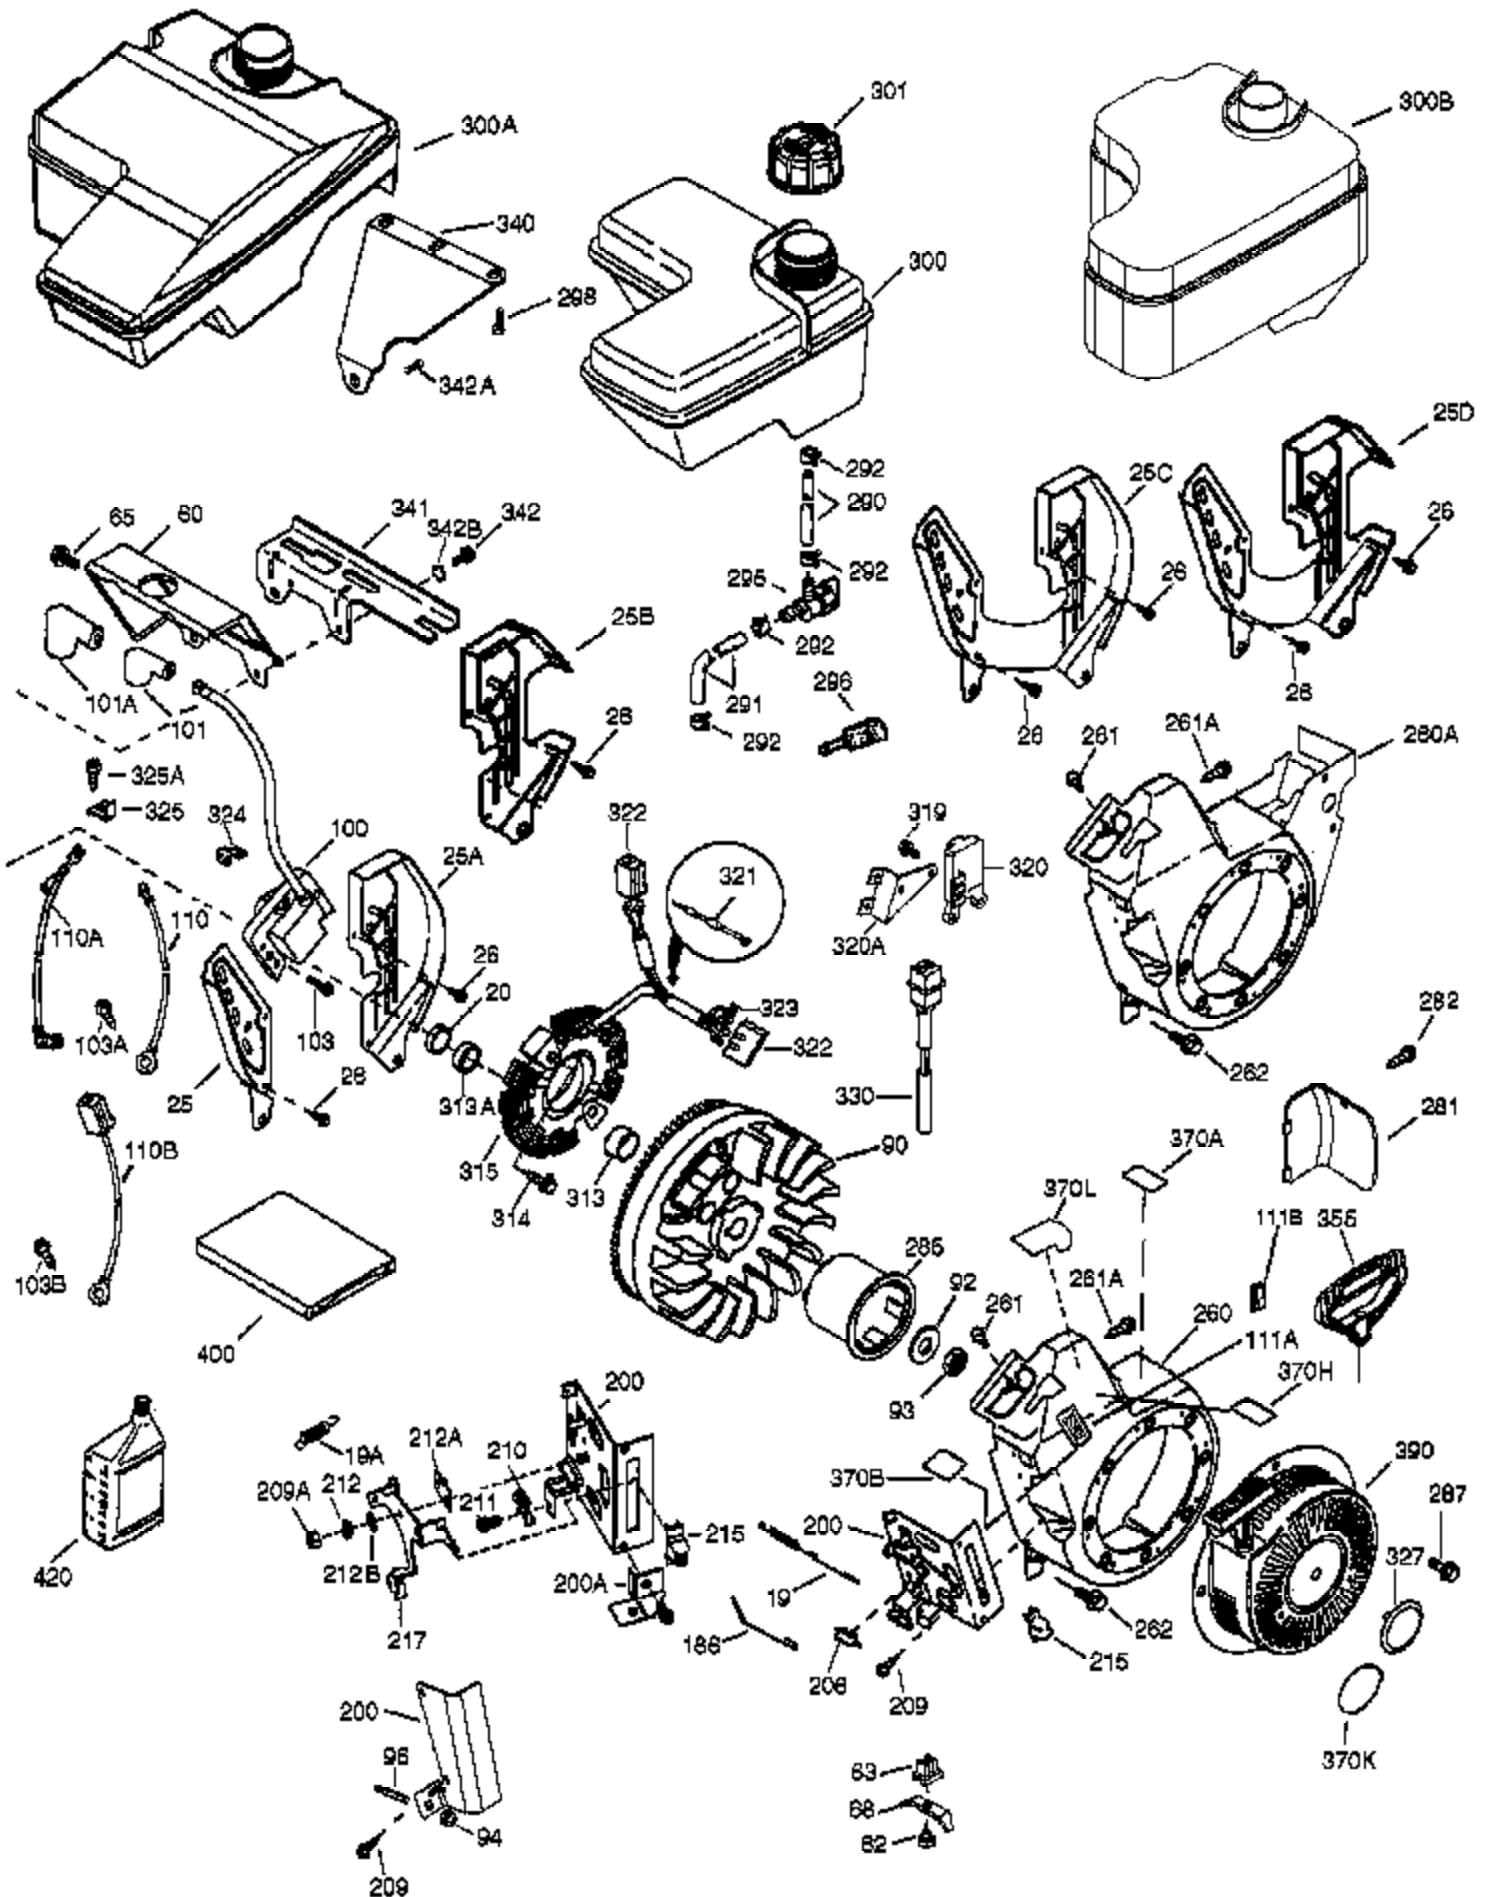

Engine Parts List #1

Ref #	Part Number	Qty	Description
207	36632	1	Throttle Link
223	650451	2	Screw, 1/4-20 x 1"
224	36581	1	* Intake Pipe Gasket
238	28820	2	Screw, 10-32 x 1/2"
239	27272A	1	* Air Cleaner Gasket
240	37353	1	Air Cleaner Body (Incl. 239)
245	36046	1	Air Filter
250	37073	1	Air Cleaner Cover
250A	37074	1	Air Cleaner Baffle
251	650886	1	Wing Nut
252	650821	1	Screw, 10-32 x 1/2"
253	36701	1	Compression Release Weight
254	36702	1	Compression Release Spring
275	37596	1	Muffler
277	650988	2	Screw, 1/4-20 x 2-9/32"
278	36674	1	Spacer
279	650852	2	Nut & Lock Washer
280	36893	1	Heat Shield
305	35554	1	Oil Fill Tube
307	35499	1	Oil Fill Tube O-ring
308	37079	1	Oil Fill Tube Clip
309	651011	1	Screw, 10-32 x 5/16"
310	36902	1	Dipstick
361A	650990	3	Screw, T-30, 1/4-20 x 15/32"
380	640305	1	Carburetor (Incl. 184)
396	33607A	1	Electric Starter Motor
416	36085	1	Spark Arrestor Kit (Incl. 417) (Optional)
417	650760	1	Screw, 8-32 x 3/8"
600	651013	1	Washer