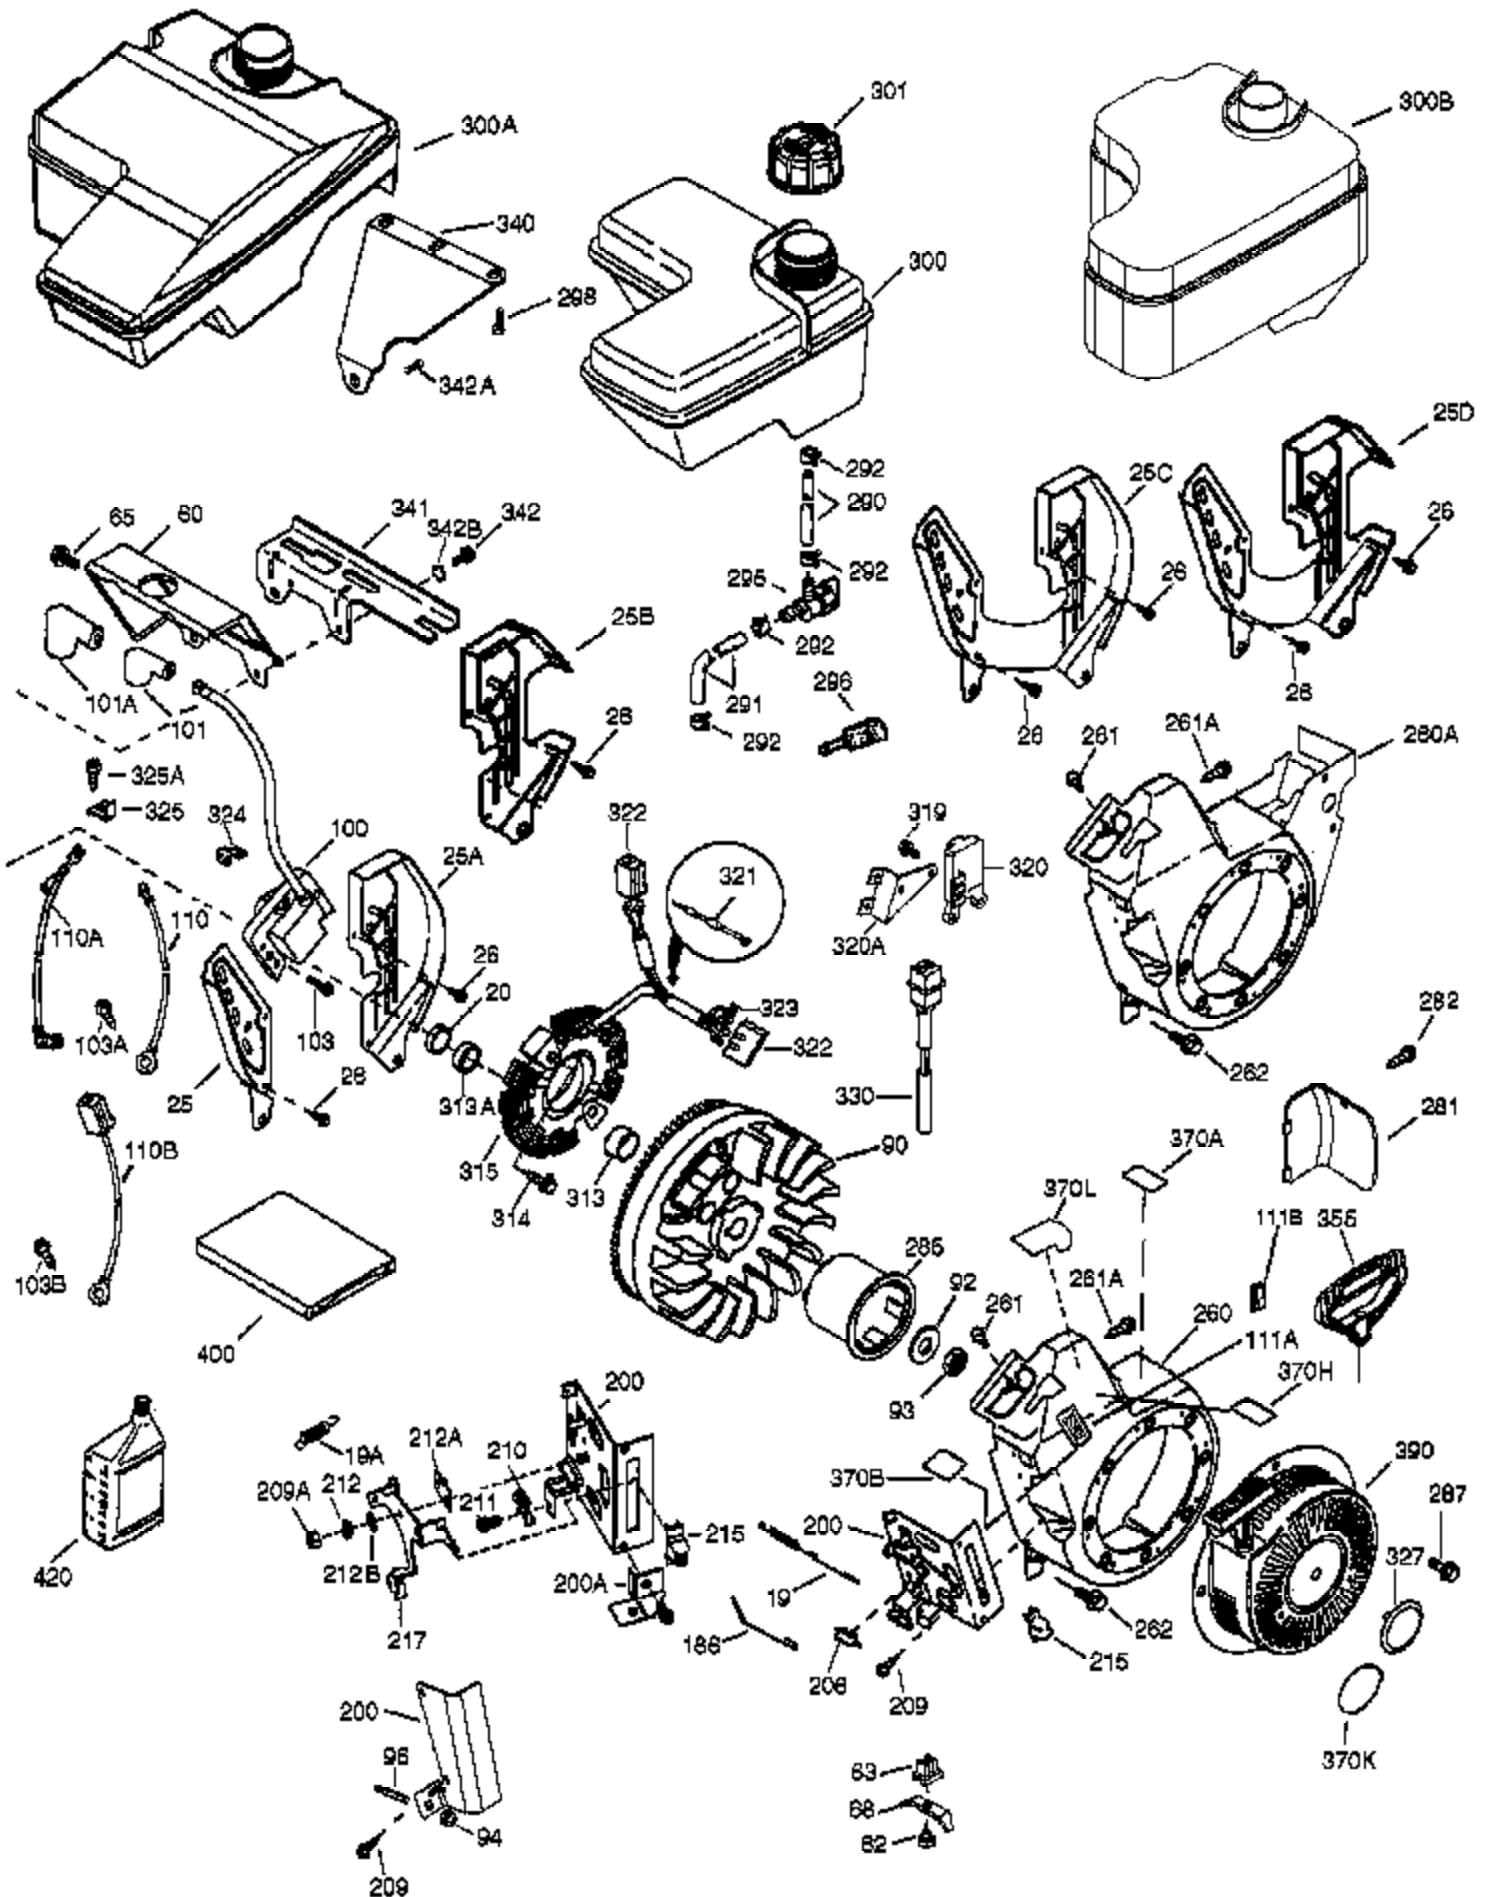

Ref #	Part Number	Qty	Description
19	37111	1	Extension Spring
19A	36741	1	Extension Spring
20	32600	1	Oil Seal
25C	37709	1	Air Baffle (1pc.)
26	30200	1	Screw, 10-24 x 9/16"
60	36623A	1	Blower Housing Extension
62	650760	1	Screw, 8-32 x 3/8"
62	650760	1	Screw, 8-32 x 3/8"
63	28545	1	Grommet
63	28545	1	Grommet
65	30200	1	Screw, 10-24 x 9/16"
90	611205	1	Flywheel
92	650815	1	Belleville Washer
93	650816	1	Flywheel Nut
100	34443C	1	Solid State Ignition
101	610118	1	Spark Plug Cover
103A	650767	1	Screw, 8-32 x 27/64"
103	651007	2	Screw, T-15, 10-24 x 15/16"
110	37601	1	Ground Wire
110B	37745	1	Ground Wire
110A	36964	1	Ground Wire
111B	611224	1	Rocker Switch (On/Off)
186	36711	1	Governor Link
200A	37249	1	Control Bracket
200	36740A	1	Control Bracket (Incl. 19A, 210 & 211)
209	650821	1	Screw, 10-32 x 1/2"
210	27793	1	Conduit Clip
211	28942	2	Screw, 10-32 x 3/8"
260	36864	1	Blower Housing
261A	650821	2	Screw, 10-32 x 1/2"
261	651008	1	Screw, 1/4-20 x 31/64"
262	651008	2	Screw, 1/4-20 x 31/64"
285	35985B	1	Starter Cup
287	0	4	Rivet (Can be purchased locally)
290	30705	1	Fuel Line
292	26460	2	Fuel Line Clamp
300	36863	1	Fuel Tank (Incl. 292)
301	36754	1	Fuel Cap
313	34080	1	Spacer
341	36644		Fuel Tank Bracket
342	651010	2	Screw, 1/4-20 x 7/8"
370A	36261	1	Instruction Decal
370K	36695	1	Starter Decal
390	590748	1	Recoil Starter (Note: This engine could have been built with the 590736 starter)
400	36720	1	* Gasket Set (Incl. items marked PK i n notes)
420	730225A		SAE 30 4-Cycle Engine Oil (Quart)