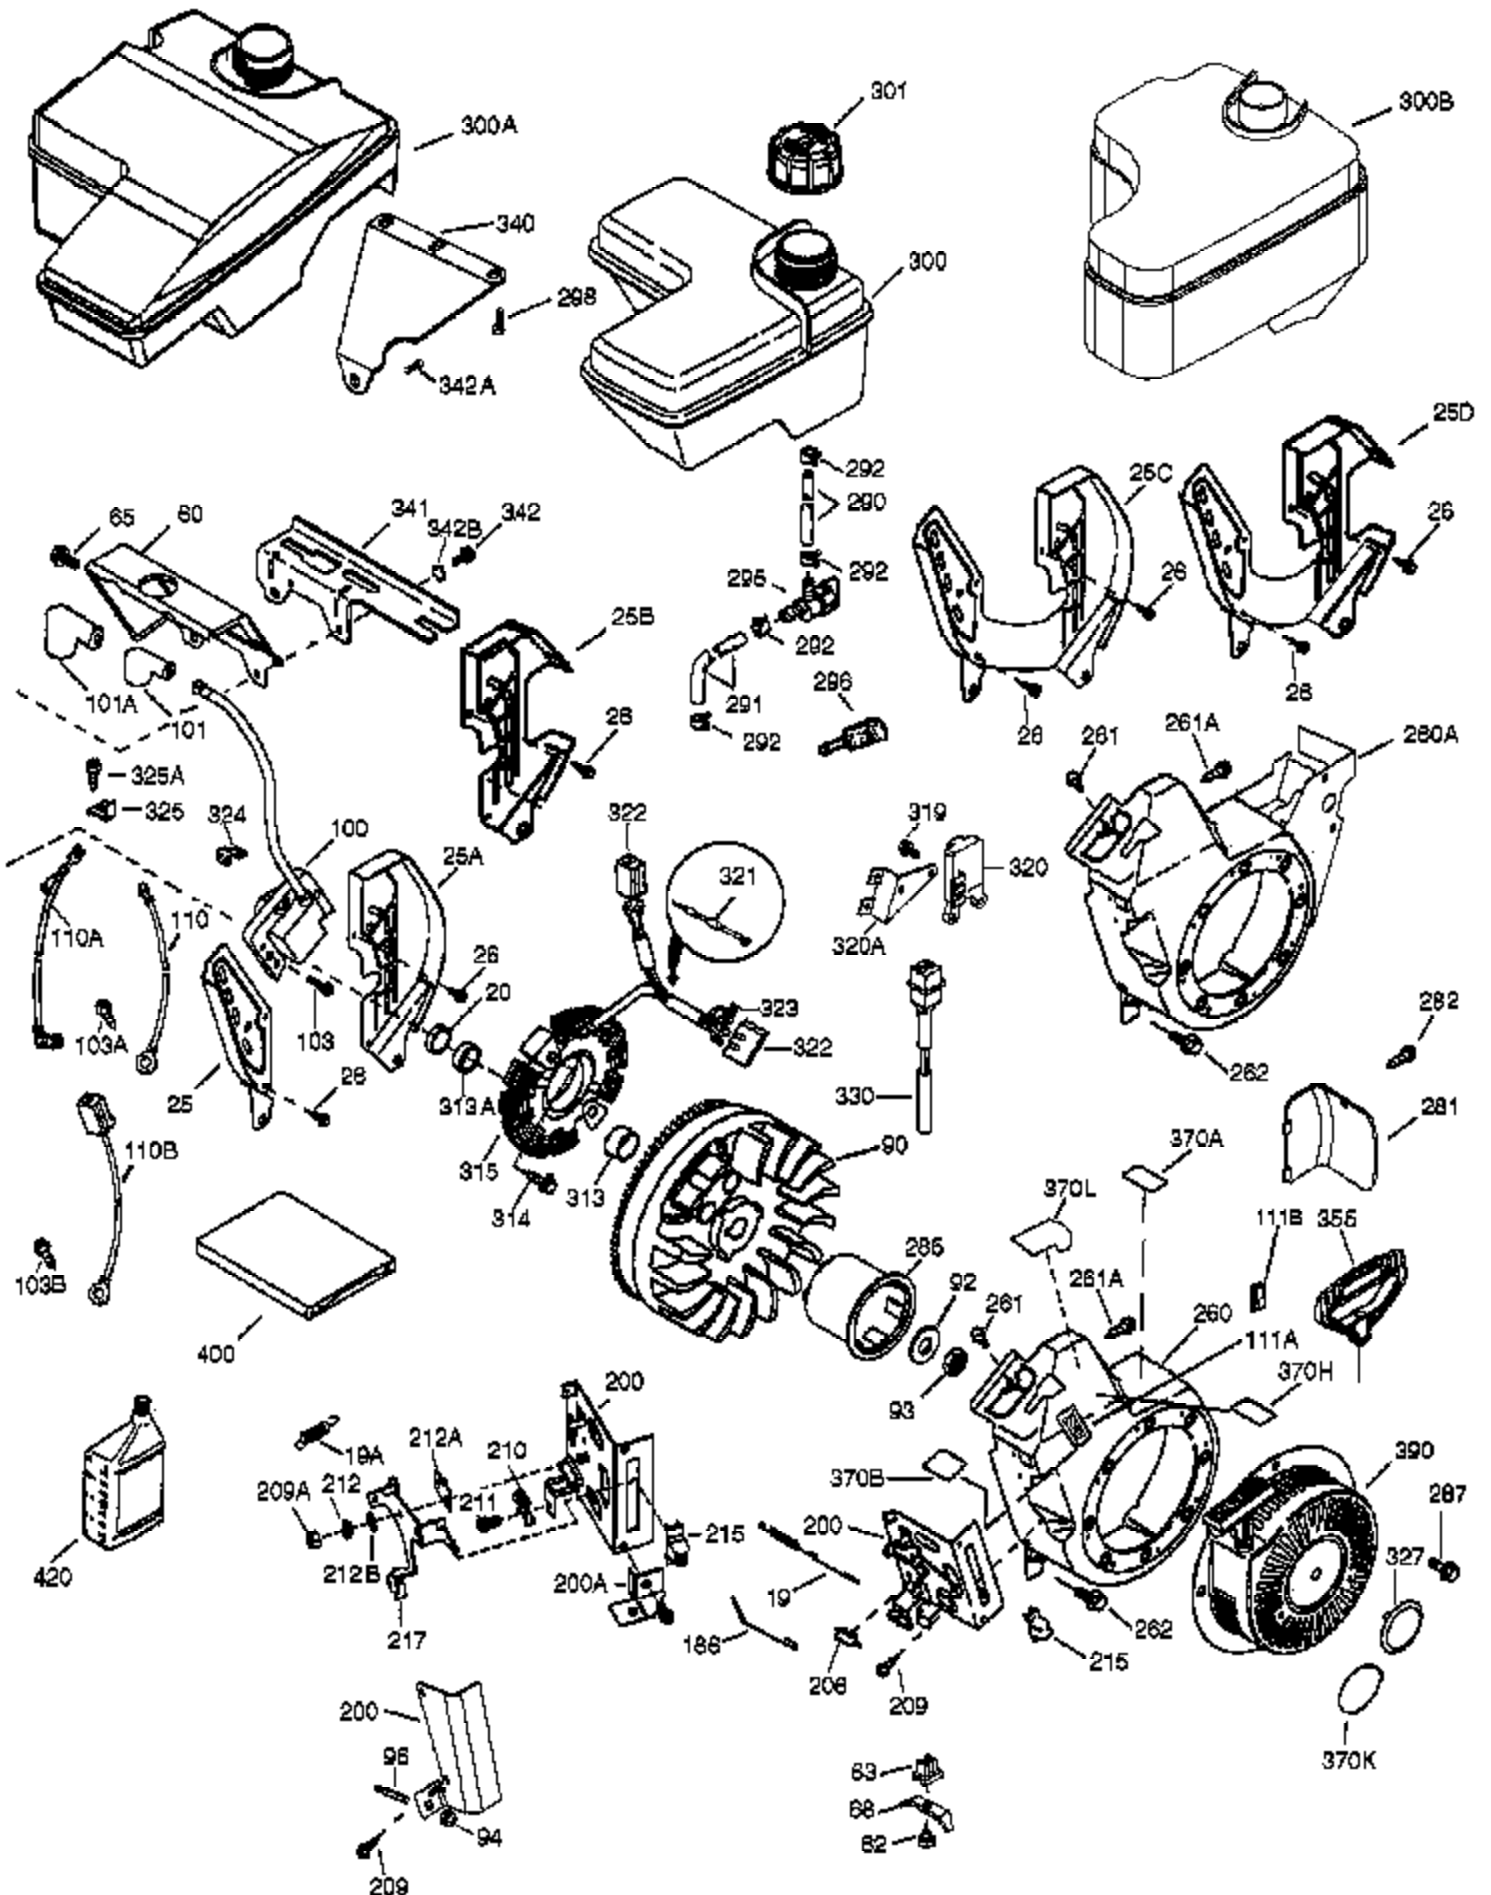

Engine Parts List #2

Ref #	Part Number	Qty	Description
19	37828	1	Governor Link
19A	36741	1	Throttle Spring
20	32600	1	Oil Seal
25C	37709	1	Air Baffle (1 pc.)
26	30200	2	Screw, 10-24 x 9/16"
60	36623A	1	Blower Housing Extension
63	28545	1	Grommet
65	30200	1	Screw, 10-24 x 9/16"
90	611205	1	Flywheel
92	650815	1	Belleville Washer
93	650816	1	Flywheel Nut
100	34443C	1	Solid State Ignition
101	610118	1	Spark Plug Cover
103	651007	2	Screw, T-15, 10-24 x 15/16"
103B	651011	1	Screw, 10-32 x 5/16"
103A	650767	1	Screw, 8-32 X 27/64"
110A	36964	1	Ground Wire
110B	37745	1	Ground Wire
110	37601	1	Ground Wire
111B	611224	1	Rocker Switch (On/Off)
200	37827	1	Control Bracket
203	36482	1	Compression Spring
204	651029	1	Screw, T-10, 5-40 x 7/16"
209	650821	1	Screw, 10-32 x 1/2"
210	27793	1	Conduit Clip
211	28942	2	Screw, 10-32 x 3/8"
260	36864	1	Blower Housing
261A	650821	2	Screw, 10-32 x 1/2"
262	651008	3	Screw, 1/4-20 x 31/64"
285	35985B	1	Starter Cup
287	651008	4	Screw, 1/4-20 x 31/64"
290	30705	1	Fuel Line
292	26460	2	Fuel Line Clamp
300	36863	1	Fuel Tank (Incl. 292)
301	36754	1	Fuel Cap
313	34080	1	Spacer
341	36644A		Fuel Tank Bracket
342	651010	2	Screw, 1/4-20 x 7/8"
342B	651086	2	Rubber Washer
370A	36261	1	Instruction Decal
370K	36695	1	Starter Decal
390	590746	1	Recoil Starter (Note: This engine could have been built with 590736 starter)
400	36720	1	* Gasket Set (Incl. items marked PK i n notes)
420	730225		SAE 30 4-Cycle Engine Oil (Quart)