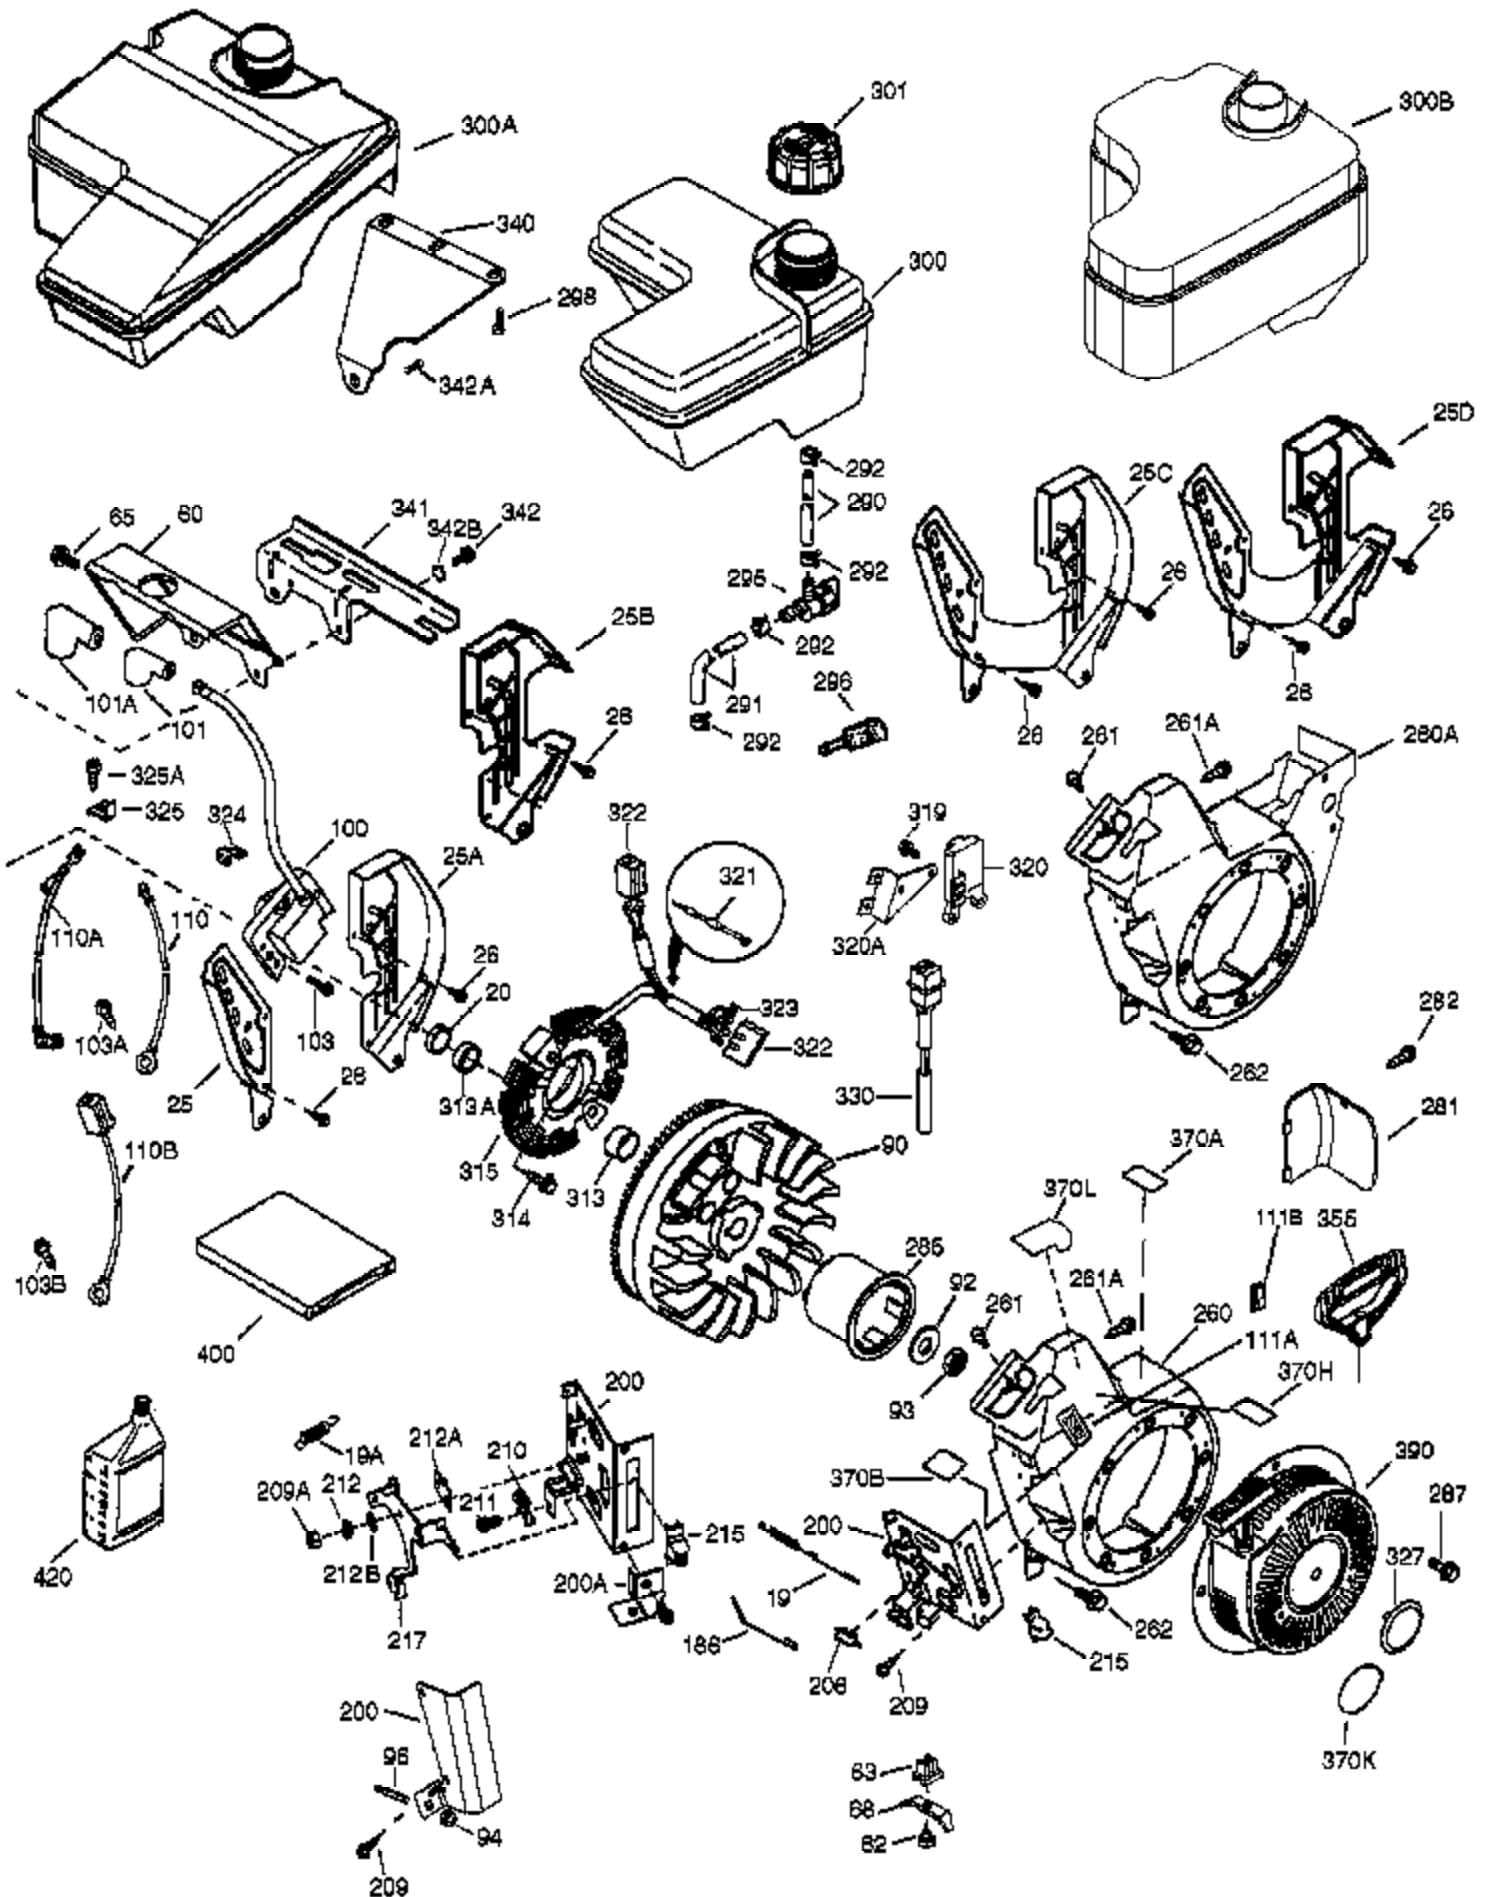

Ref #	Part Number	Qty	Description
19A	36750	1	Throttle Spring
20	32600	1	Oil Seal
25C	37709	1	Air Baffle (1 pc.)
26	30200	2	Screw, 10-24 x 9/16"
60	36623A	1	Blower Housing Extension
90	611205	1	Flywheel
92	650815	1	Belleville Washer
93	650816	1	Flywheel Nut
94	651016	1	Nut, 10-32
96	30845A	1	RPM Adjusting Bolt
100	34443C	1	Solid State Ignition
101	610118	1	Spark Plug Cover
103A	650767	1	Screw, 8-32 X 27/64"
103	651007	2	Screw, T-15, 10-24 x 15/16"
110A	36964	1	Ground Wire
110	35589	1	Ground Wire
111A	611224	1	Rocker Switch (on/off)
200	37123	1	Control Bracket (Incl. 96 & 94)
209	650821	2	Screw, 10-32 x 1/2"
260	36864	1	Blower Housing
261	651008	1	Screw, 1/4-20 x 31/64"
261A	650821	2	Screw, 10-32 x 1/2"
262	651008	2	Screw, 1/4-20 x 31/64"
285	35985B	1	Starter Cup
287	651008	4	Screw, 1/4-20 x 31/64"
290	30705	1	Fuel Line
291	29774	1	Fuel Line
292	26460	4	Fuel Line Clamp
295	35857	1	Fuel Shut-off Valve
300	37048	1	Fuel Tank (Incl. 292 & 301)
301	35355	1	Fuel Cap
313	34080	1	Spacer
341	36644A	1	Fuel Tank Bracket
342B	651086	2	Rubber Washer
342	651085	2	Screw, 1/4-20 x 19/32"
370A	36261	1	Instruction Decal
370K	36695	1	Starter Decal
390	590746	1	Rewind Starter (NOTE: This engine could have been built with 590704 starter.)
400	36720	1	* Gasket Set (Incl. items marked PK in notes)
420	730225	1	SAE 30 4-Cycle Engine Oil (Quart)