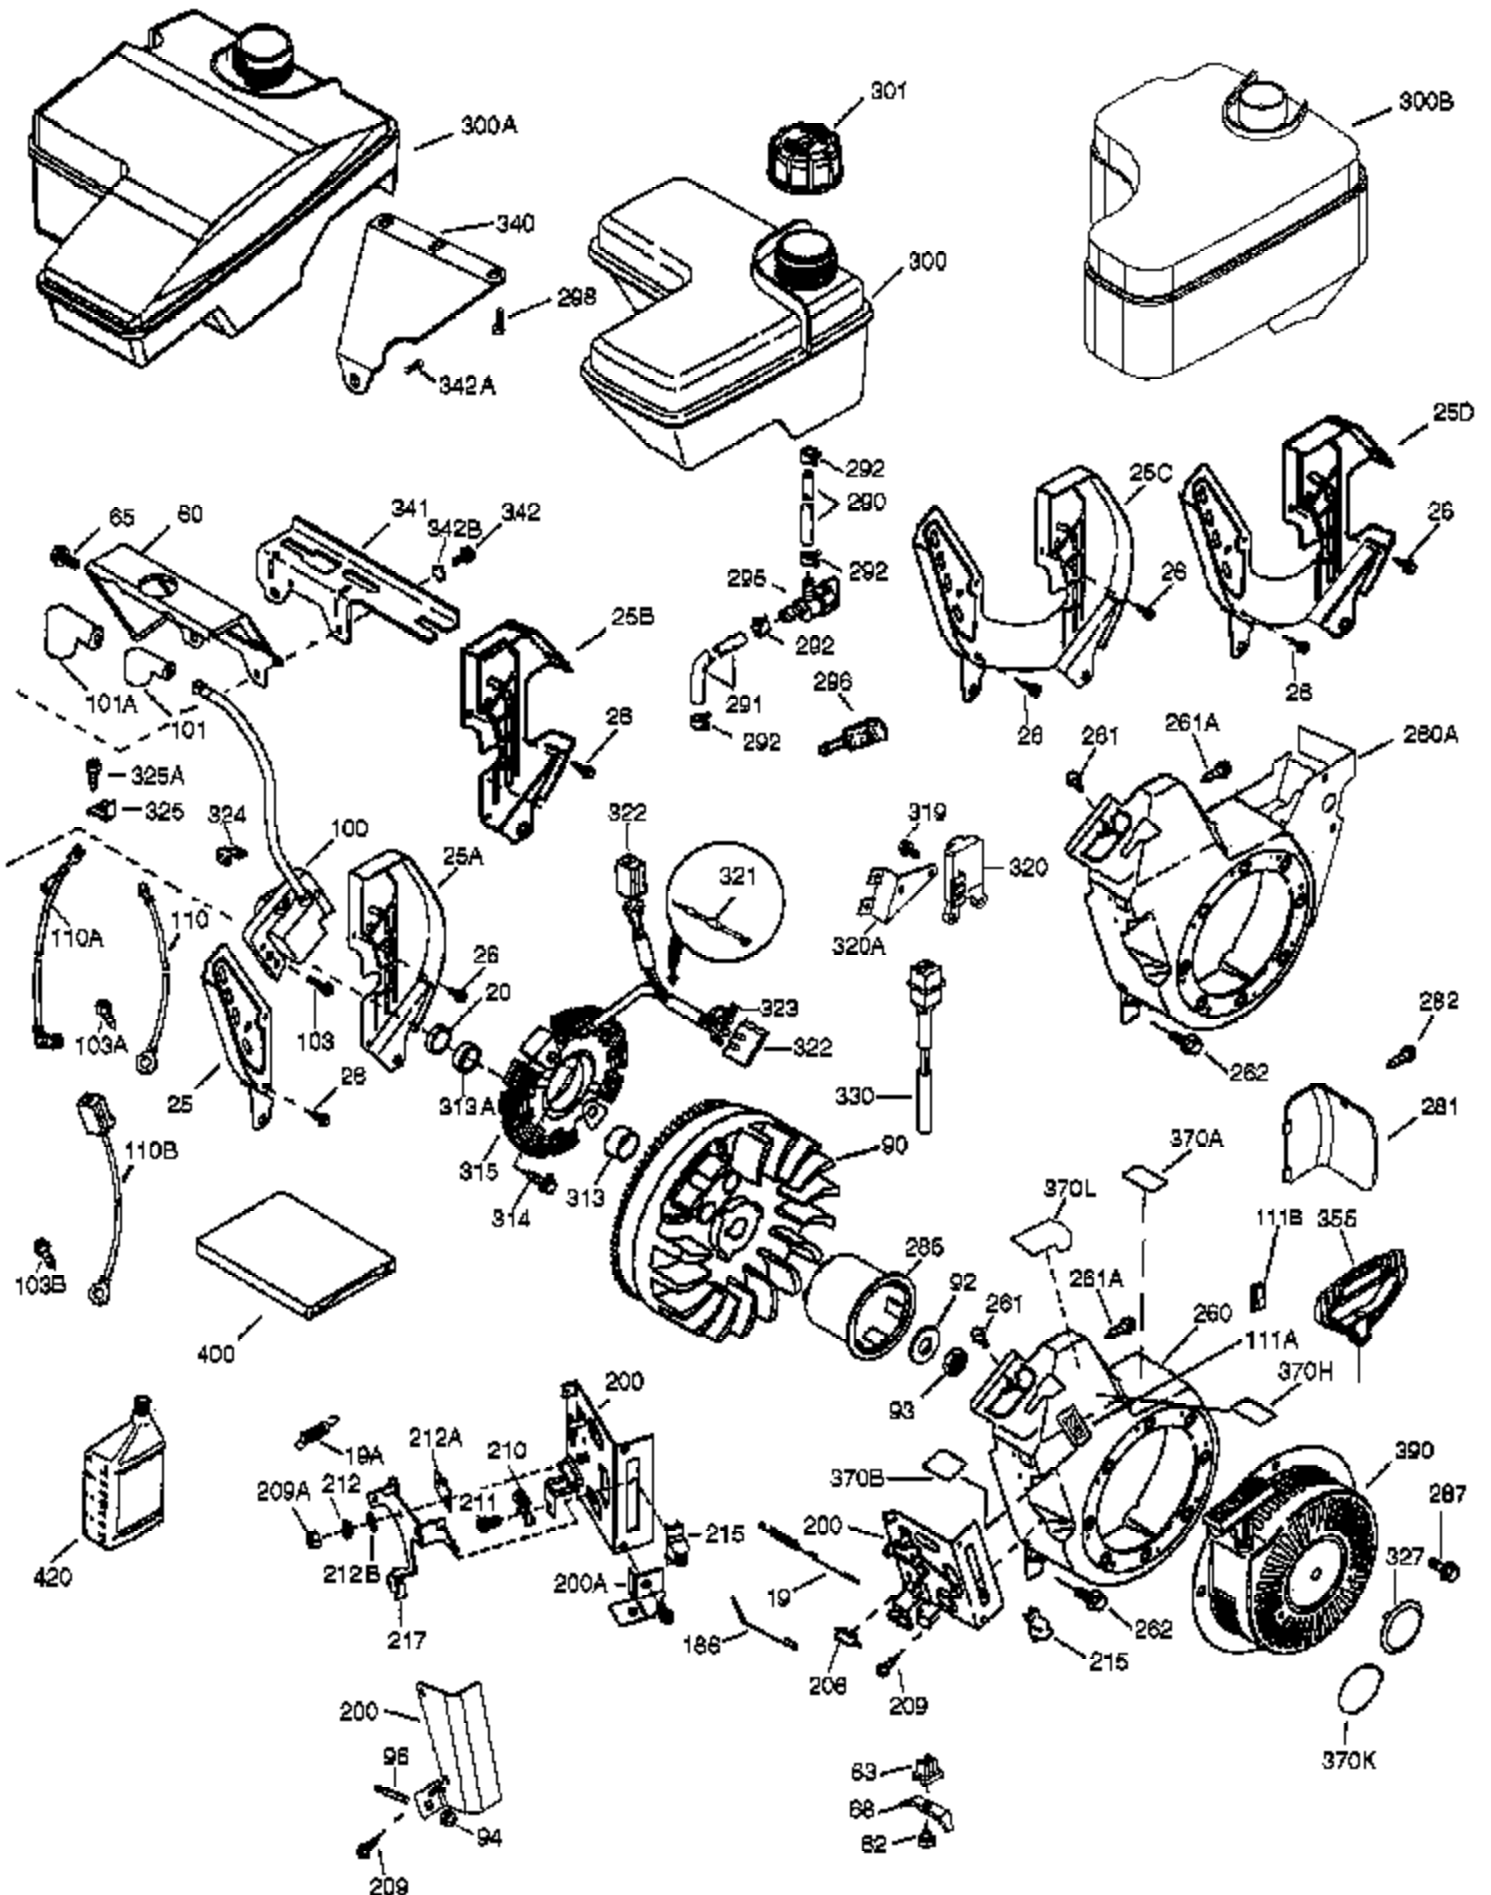

Ref #	Part Number	Qty	Description
19	37111	1	Extension Spring
19A	36741	1	Extension Spring
20	32600	1	Oil Seal
25C	37709	1	Air Baffle (1pc.)
26	30200	1	Screw, 10-24 x 9/16"
60	36623A	1	Blower Housing Extension
62	650760	1	Screw, 8-32 x 3/8"
63	28545	1	Grommet
65	30200	1	Screw, 10-24 x 9/16"
90	611205	1	Flywheel
92	650815	1	Belleville Washer
93	650816	1	Flywheel Nut
100	34443B	1	Solid State Ignition
101	610118	1	Spark Plug Cover
103A	650767	1	Screw, 8-32 x 27/64"
103	651007	2	Screw, T-15, 10-24 x 15/16"
110	37601	1	Ground Wire
110B	37602	1	Ground Wire
110A	36964	1	Ground Wire
111B	611224	1	Rocker Switch (On/Off)
186	36711	1	Governor Link
200A	37249	1	Control Bracket
200	36740A	1	Control Bracket (Incl. 19A, 210 & 211)
209	650821	1	Screw, 10-32 x 1/2"
210	27793	1	Conduit Clip
211	28942	2	Screw, 10-32 x 3/8"
260	36864	1	Blower Housing
261A	650821	2	Screw, 10-32 x 1/2"
261	651008	1	Screw, 1/4-20 x 31/64"
262	651008	2	Screw, 1/4-20 x 31/64"
285	35985B	1	Starter Cup
287	0	4	Rivet (Can be purchased locally)
290	30705	1	Fuel Line
292	26460	2	Fuel Line Clamp
300	36863	1	Fuel Tank (Incl. 292)
301	36754	1	Fuel Cap
313	34080	1	Spacer
341	36644		Fuel Tank Bracket
342	651010	2	Screw, 1/4-20 x 7/8"
370A	36261	1	Instruction Decal
370K	36695	1	Starter Decal
390	590748	1	Recoil Starter (NOTE: This engine could have been built with 590736 starter.)
400	36720	1	* Gasket Set (Incl. items marked PK in notes)
420	730225		SAE 30 4-Cycle Engine Oil (Quart)