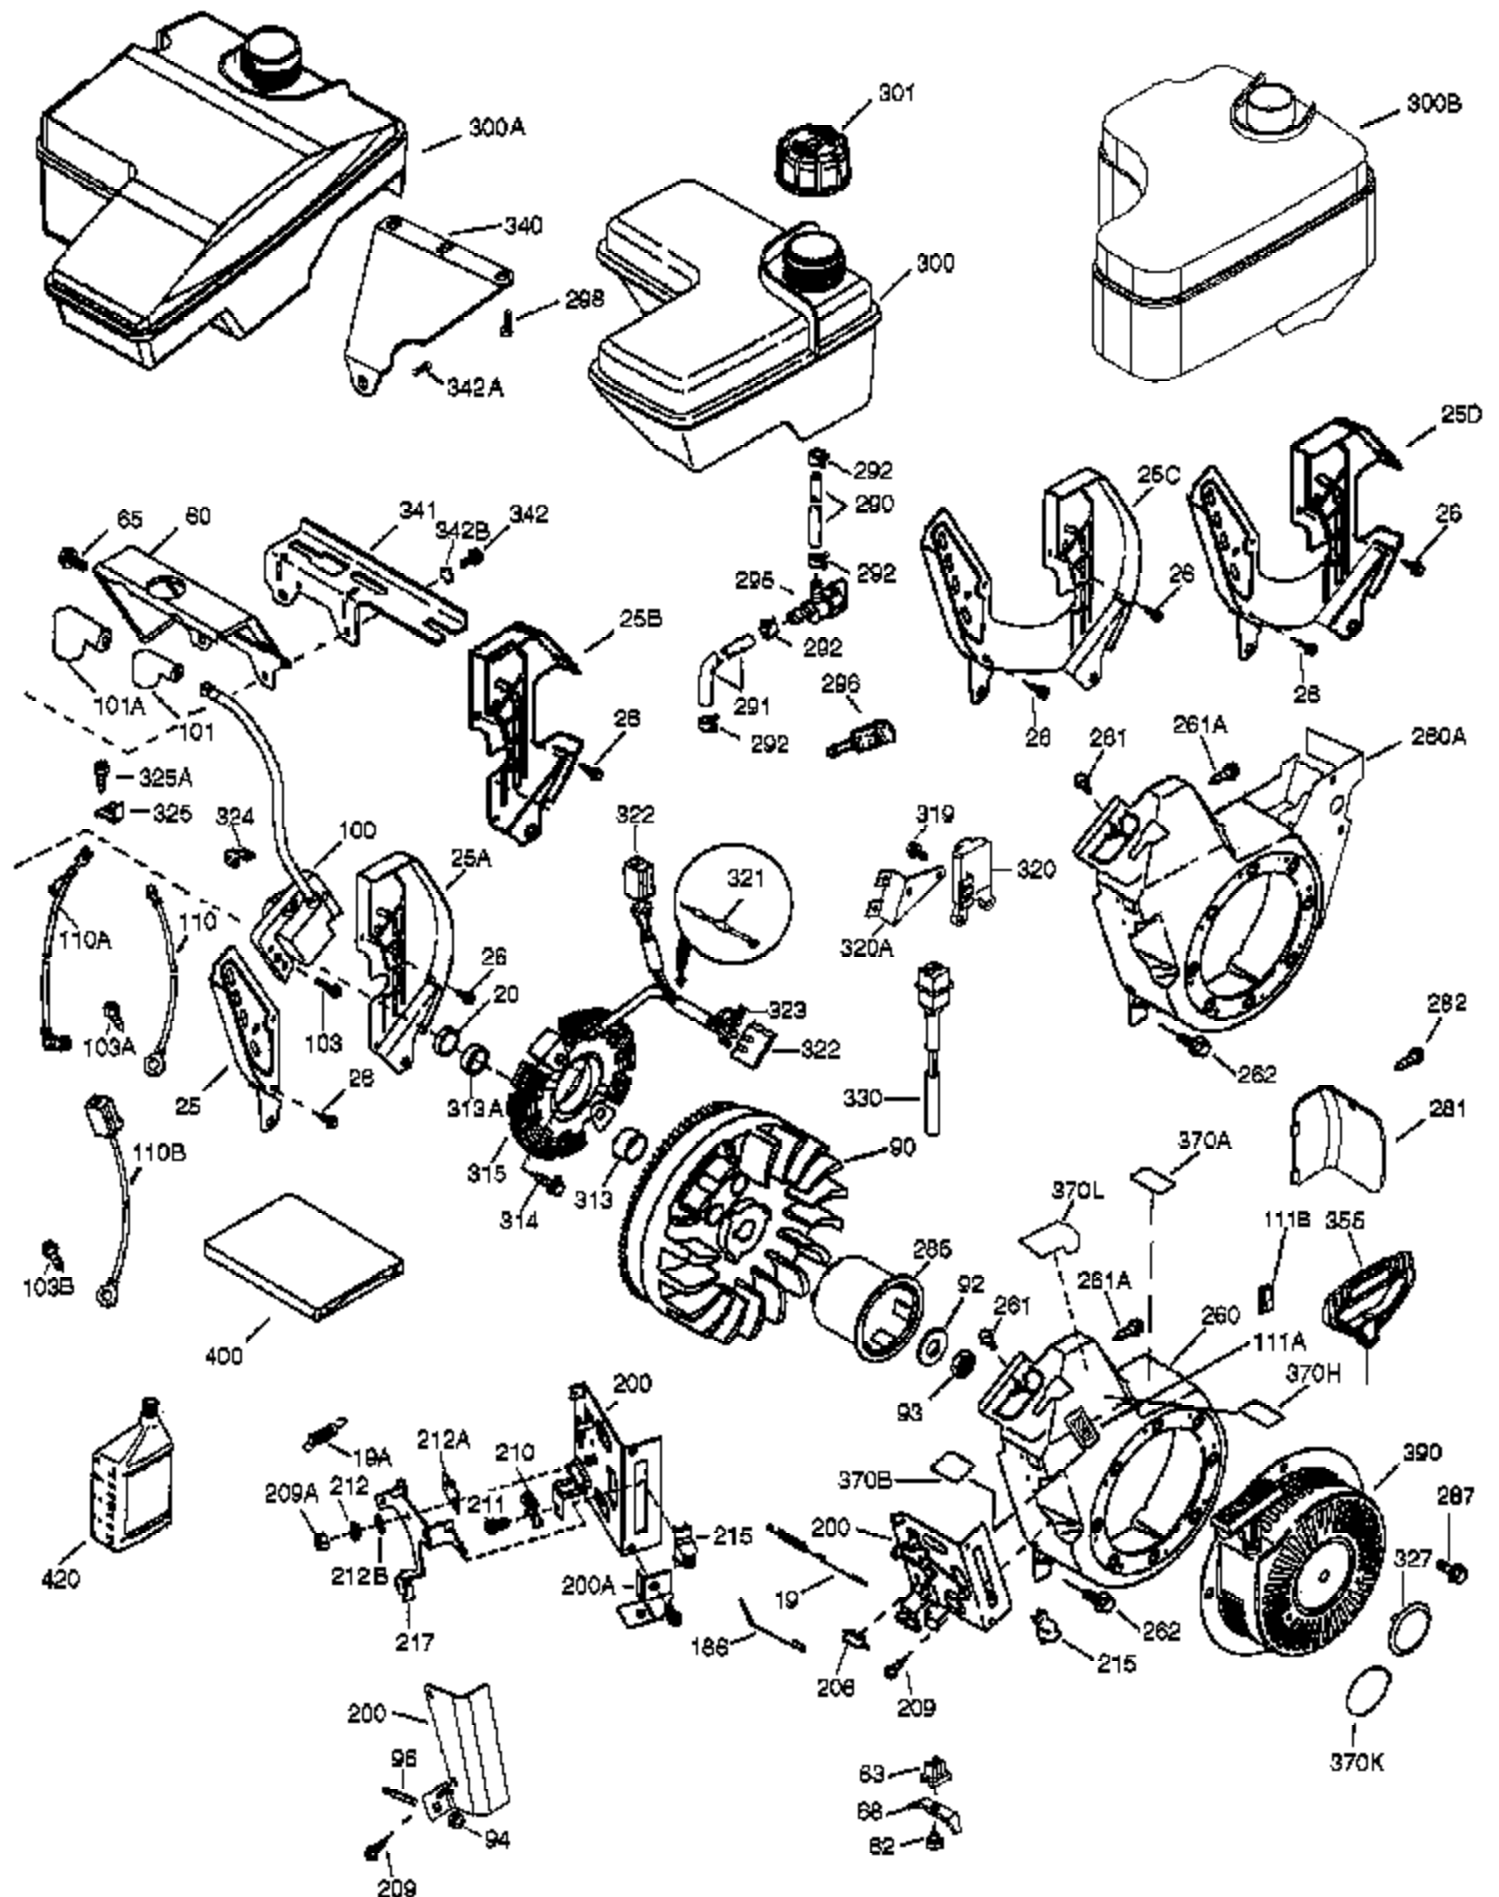

Ref #	Part Number	Qty	Description
19	37111	1	Extension Spring
20	32600	1	Oil Seal
25C	37709	1	Air Baffle (1 pc.)
26	30200	2	Screw, 10-24 x 9/16"
60	36623A	1	Blower Housing Extension
65	30200	1	Screw, 10-24 x 9/16"
90	611205	1	Flywheel
92	650815	1	Belleville Washer
93	650816	1	Flywheel Nut
100	34443C	1	Solid State Ignition
101	610118	1	Spark Plug Cover
103	651007	2	Screw, T-15, 10-24 x 15/16"
110	36767	1	Ground Wire
111A	611223	1	Low Oil Sensor Light
186	36711	1	Governor Link
200	36736	1	Control Bracket (Incl. 206 & 215)
206	610973	1	Terminal
209	650821	1	Screw, 10-32 x 1/2"
215	36638	1	Control Knob
260	36864	1	Blower Housing
261	651008	1	Screw, 1/4-20 x 31/64"
261A	650821	2	Screw, 10-32 x 1/2"
262	651008	2	Screw, 1/4-20 x 31/64"
285	35985B	1	Starter Cup
287	651008	4	Screw, 1/4-20 x 31/64"
290	30705	1	Fuel Line
291	29774	1	Fuel Line
292	26460	4	Fuel Line Clamp
295	35857	1	Fuel Shut-Off Valve
300	37048	1	Fuel Tank (Incl. 292 & 301)
301	36754	1	Fuel Cap
313	34080	1	Spacer
341	36644A	1	Fuel Tank Bracket
342B	651086	2	Rubber Washer
342	651085	2	Screw, 1/4-20 x 19/32"
370B	35703	1	Speed Control Decal
370K	36695	1	Starter Decal
370A	36261	1	Instruction Decal
390	590746	1	Rewind Starter (NOTE: This engine could have been built with 590704 starter.)
400	36720	1	* Gasket Set (Incl. items marked PK in notes)
420	730225	1	SAE 30 4-Cycle Engine Oil (Quart)