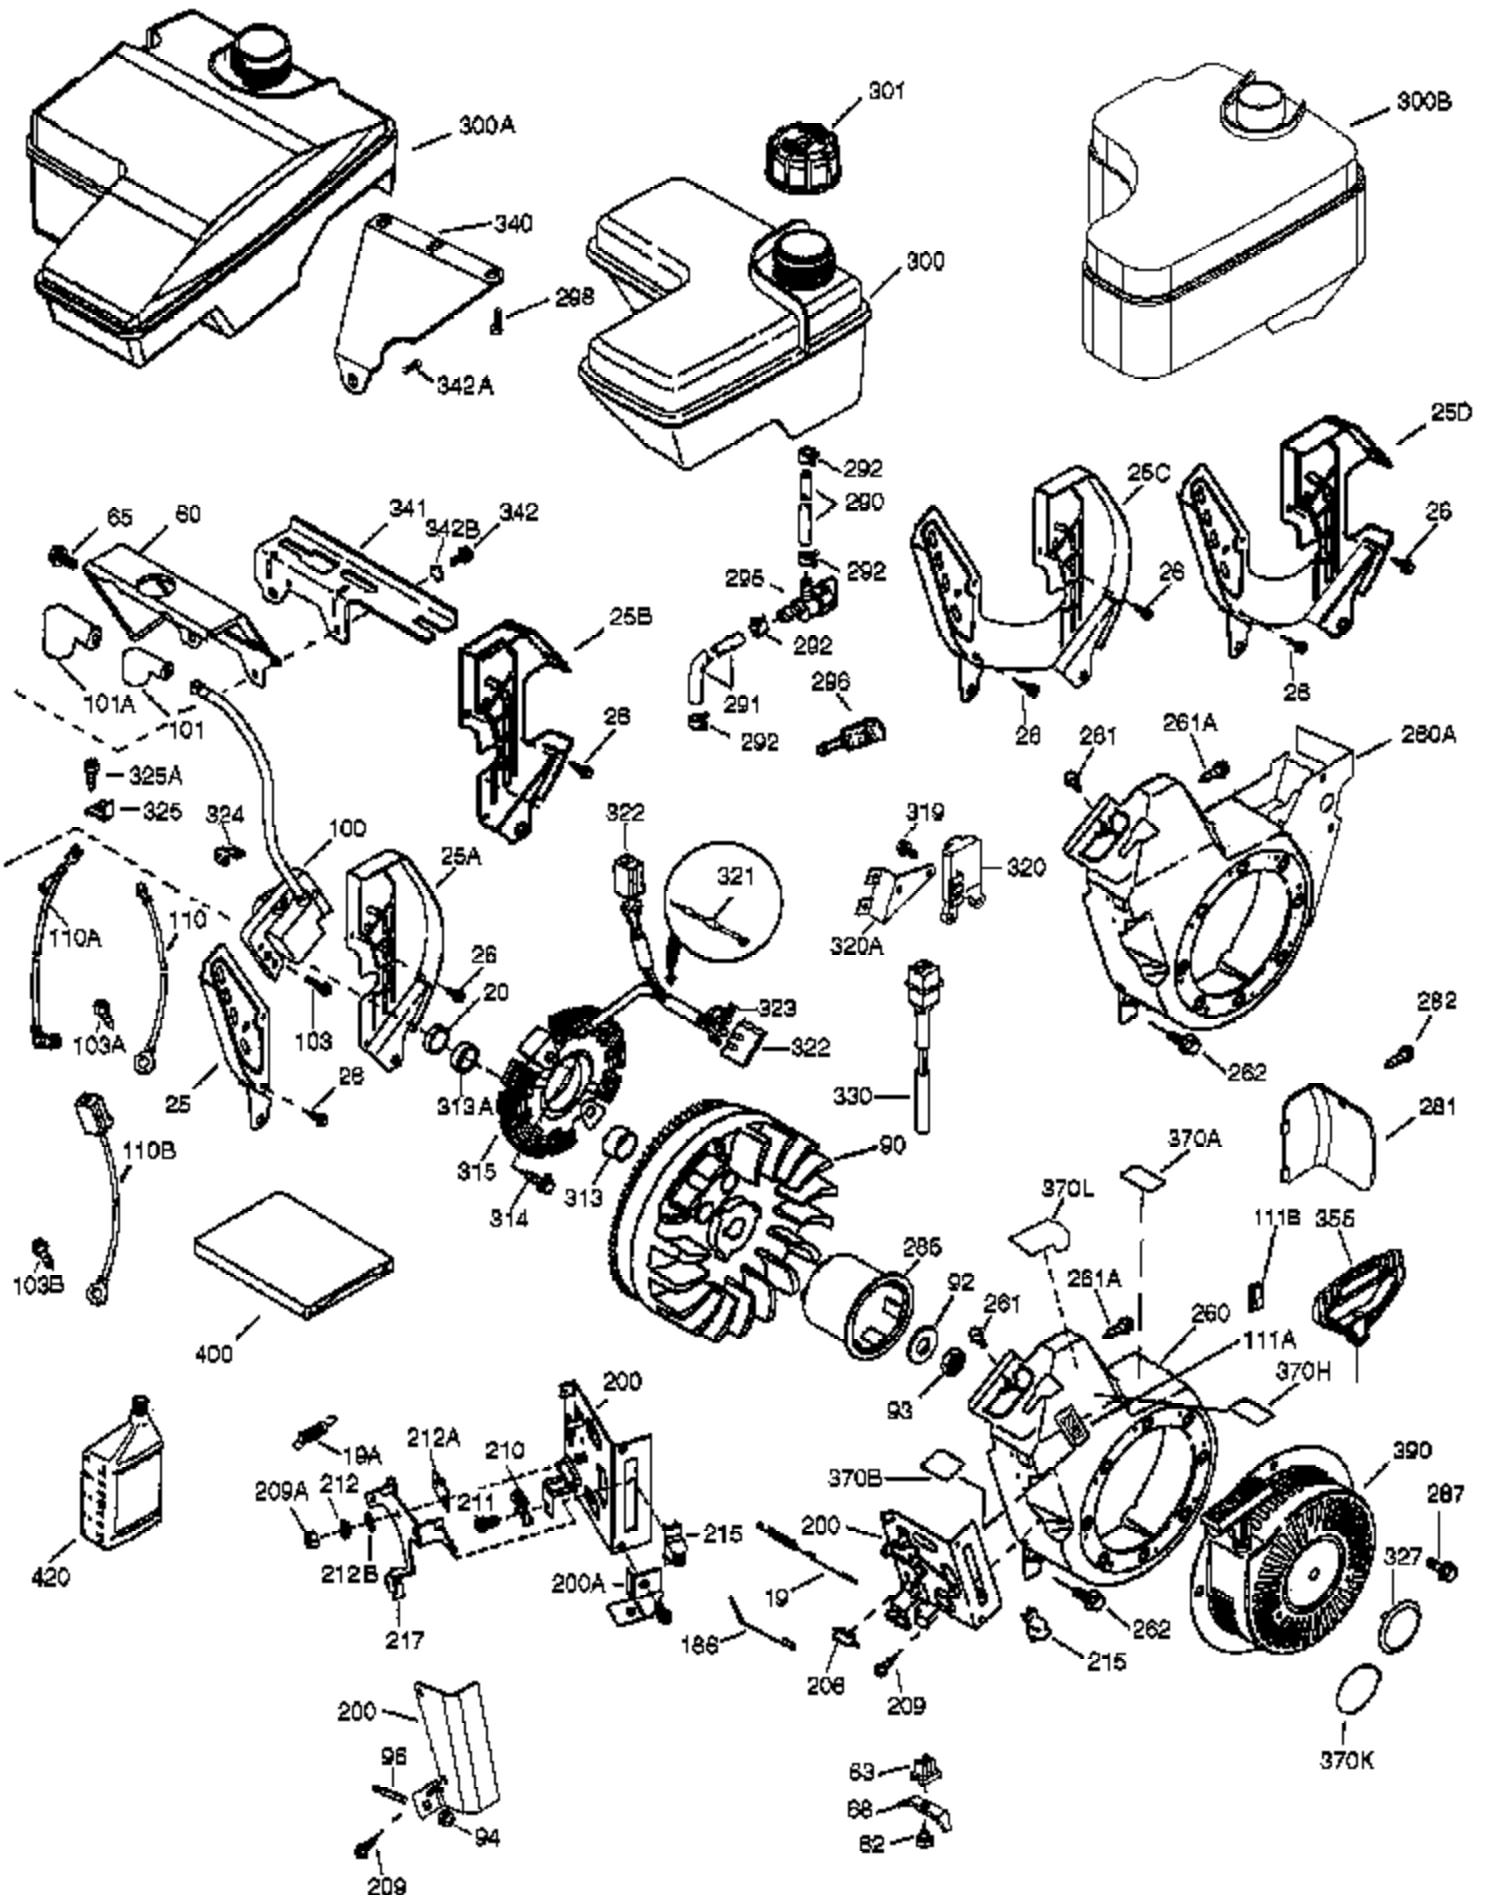

Engine Parts List #2

Ref #	Part Number	Qty	Description
19	37111	1	Extension Spring
20	32600	1	Oil Seal
25A	36622	1	Air Baffle (Right)
25	36621	1	Air Baffle (Left)
26	30200	1	Screw, 10-24 x 9/16"
60	36623A	1	Blower Housing Extension
65	30200	1	Screw, 10-24 x 9/16"
90	611205	1	Flywheel
92	650815	1	Belleville Washer
93	650816	1	Flywheel Nut
100	34443B	1	Solid State Ignition
101	610118	1	Spark Plug Cover
103	651007	2	Screw, T-15, 10-24 x 15/16"
110	36767	1	Ground Wire
111A	611223	1	Low Oil Sensor Light
186	36711	1	Governor Link
200	36736	1	Control Bracket (Incl. 206 & 215)
206	610973	1	Terminal
209	650821	1	Screw, 10-32 x 1/2"
215	36638	1	Control Knob
260	36864	1	Blower Housing
261A	650821	2	Screw, 10-32 x 1/2"
261	651008	1	Screw, 1/4-20 x 31/64"
262	651008	2	Screw, 1/4-20 x 31/64"
285	35985B	1	Starter Cup
287	651008	4	Screw, 1/4-20 x 31/64"
290	30705	1	Fuel Line (11")
291	29774	1	Fuel Line (1.5")
292	26460	4	Fuel Line Clamp
295	35857	1	Fuel Shut-Off Valve
300	37048	1	Fuel Tank (Incl. 292 & 301)
301	36246	1	Fuel Cap
313	34080	1	Spacer
325A	30200	1	Screw, 10-24 X 9/16"
325	37471	1	Fuel Line Bracket
341	36644	1	Fuel Tank Bracket
342	651010	2	Screw, 1/4-20 x 7/8"
370B	35703	1	Speed Control Decal
370K	36695	1	Starter Decal
370A	36261	1	Lubrication Decal (Replaces 64-831)
390	590746	1	Rewind Starter (NOTE: This engine could have been built with 590704 starter.)
400	36720	1	* Gasket Set (Incl. items marked PK in notes)
420	730225	1	SAE 30 4-Cycle Engine Oil (Quart)