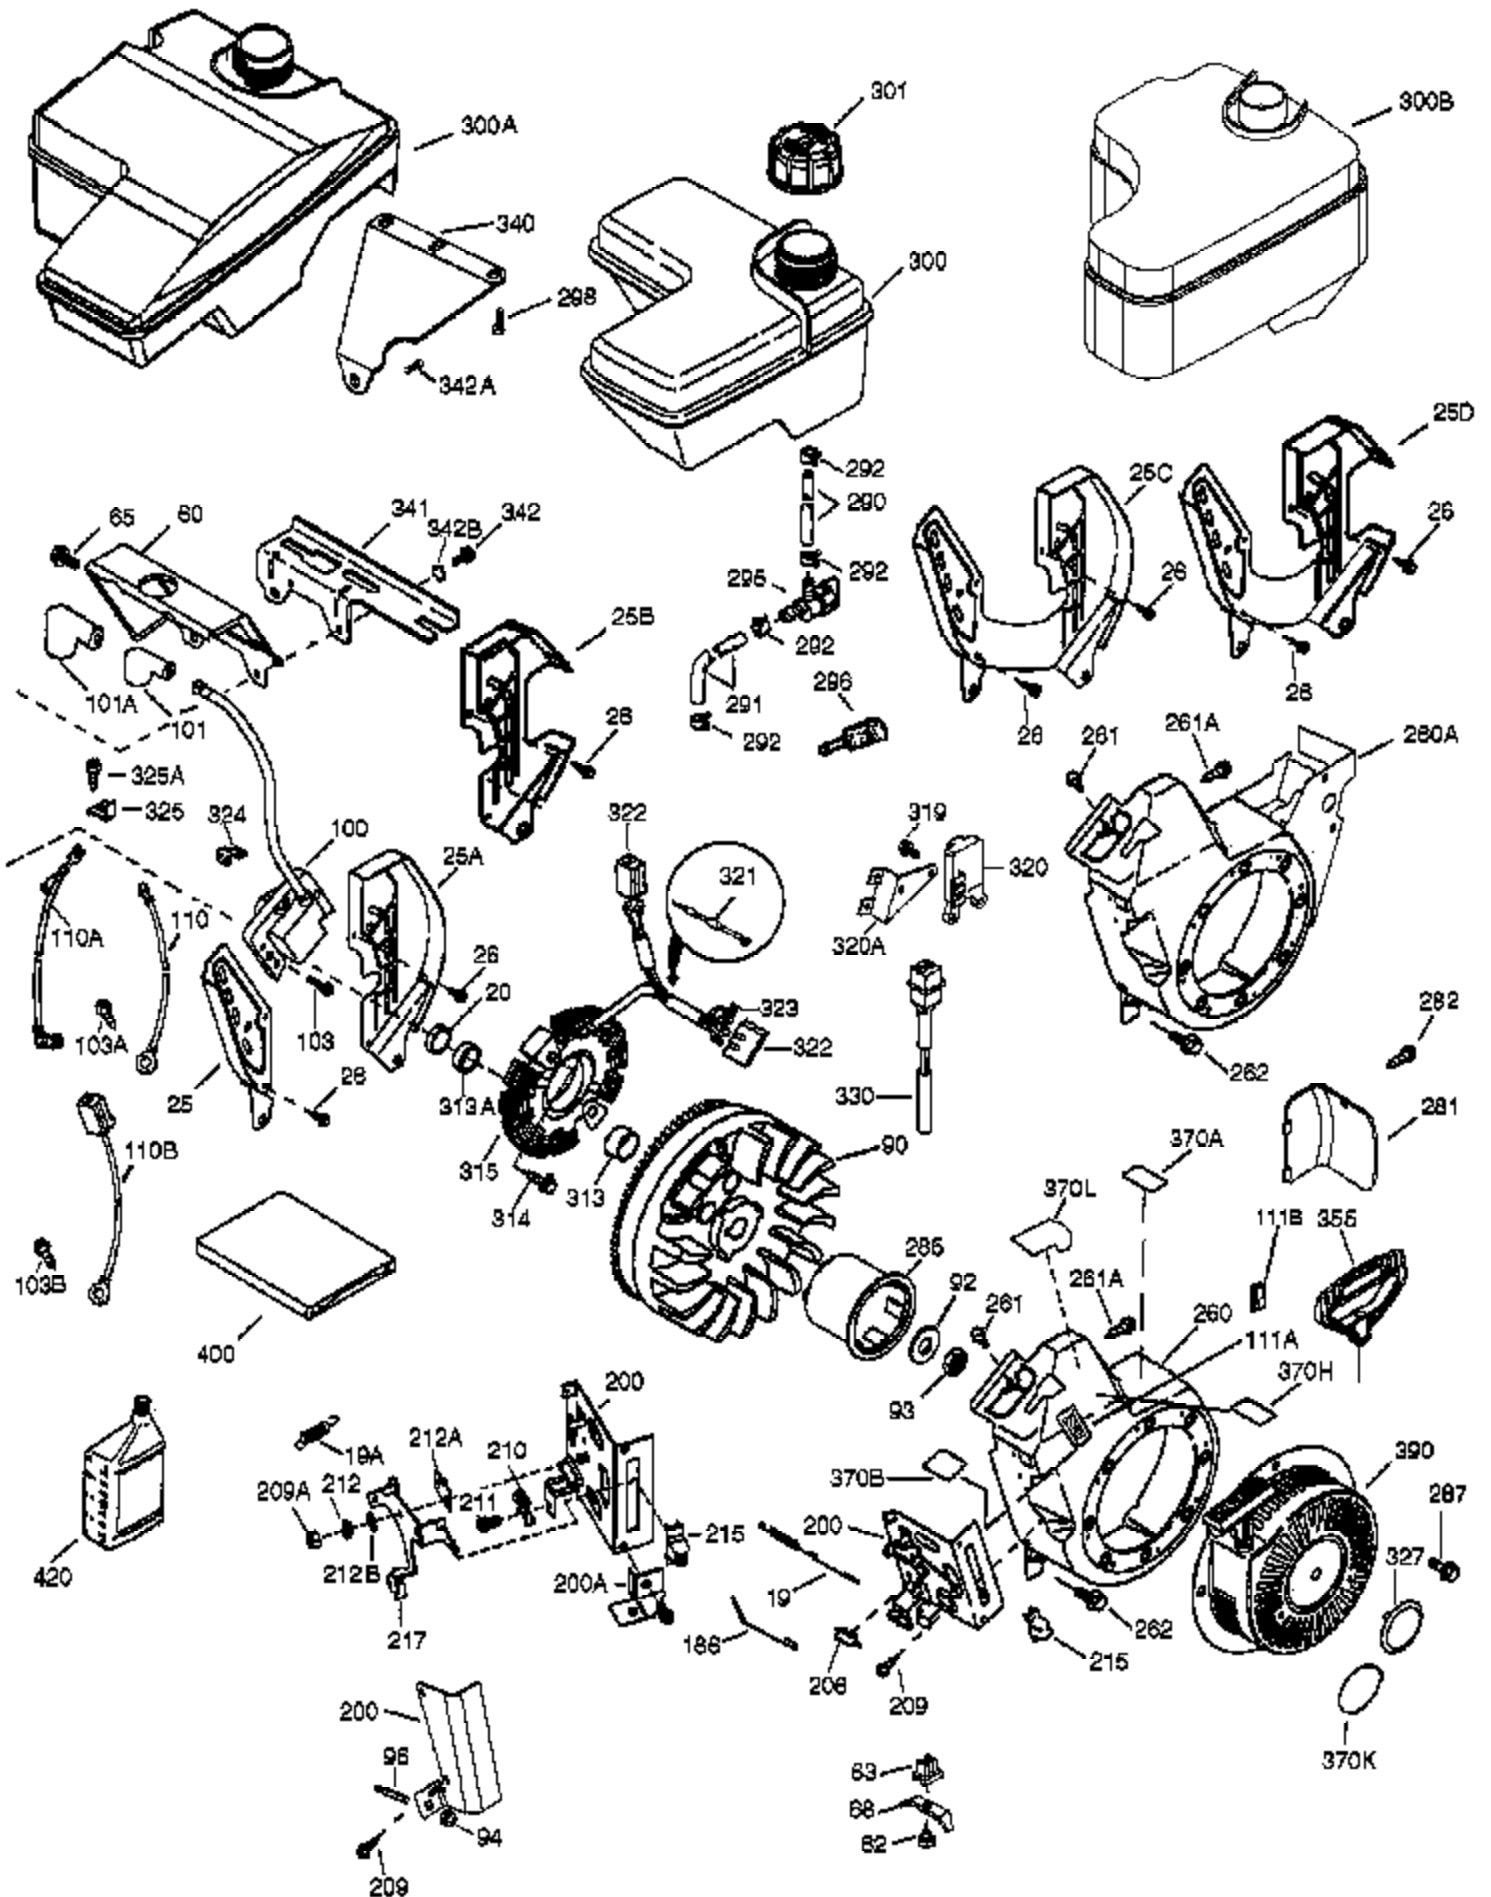

Ref #	Part Number	Qty	Description
19A	36741	1	Extension Spring
19	37111	1	Extension Spring
20	32600	1	Oil Seal
25A	36622	1	Air Baffle (Right)
25	36621	1	Air Baffle (Left)
26	30200	1	Screw, 10-24 x 9/16"
60	36623A	1	Blower Housing Extension
65	30200	1	Screw, 10-24 x 9/16"
90	611235	1	Flywheel
92	650815	1	Belleville Washer
93	650816	1	Flywheel Nut
100	34443B	1	Solid State Ignition
101	610118	1	Spark Plug Cover
103A	650767	1	Screw, 8-32 x 27/64"
103	651007	2	Screw, T-15, 10-24 x 15/16"
110	37451	1	Ground Wire
110A	36964	1	Ground Wire
111B	611224	1	Rocker Switch (On/Off)
186	36711	1	Governor Link
200	36740A	1	Control Bracket (Incl. 19A, 210 & 211)
209	650821	1	Screw, 10-32 x 1/2"
210	27793	1	Conduit Clip
211	28942	2	Screw, 10-32 x 3/8"
260	36864	1	Blower Housing
261	651008	1	Screw, 1/4-20 x 31/64"
261A	650821	2	Screw, 10-32 x 1/2"
262	651008	2	Screw, 1/4-20 x 31/64"
285	35985B	1	Starter Cup
287	0	4	Rivet (Can be purchased locally)
290	30962	1	Fuel Line
291	29774	1	Fuel Line
292	26460	3	Fuel Line Clamp
296	34279B	1	Fuel Filter
313	35189	1	Spacer
313	34080	1	Spacer
314	650873	2	Screw, 1/4-20 x 3/4
315	611271	1	Coil (3/5 split)
342	651008	2	Screw, 1/4-20 x 31/64"
370K	36695	1	Starter Decal
370A	36261	1	Lubrication Decal
390	590748	1	Rewind Starter (NOTE: This engine could have been built with 590736 starter.)
400	36720	1	* Gasket Set (Incl. items marked PK in notes)
420	730225		SAE 30 4-Cycle Engine Oil (Quart)