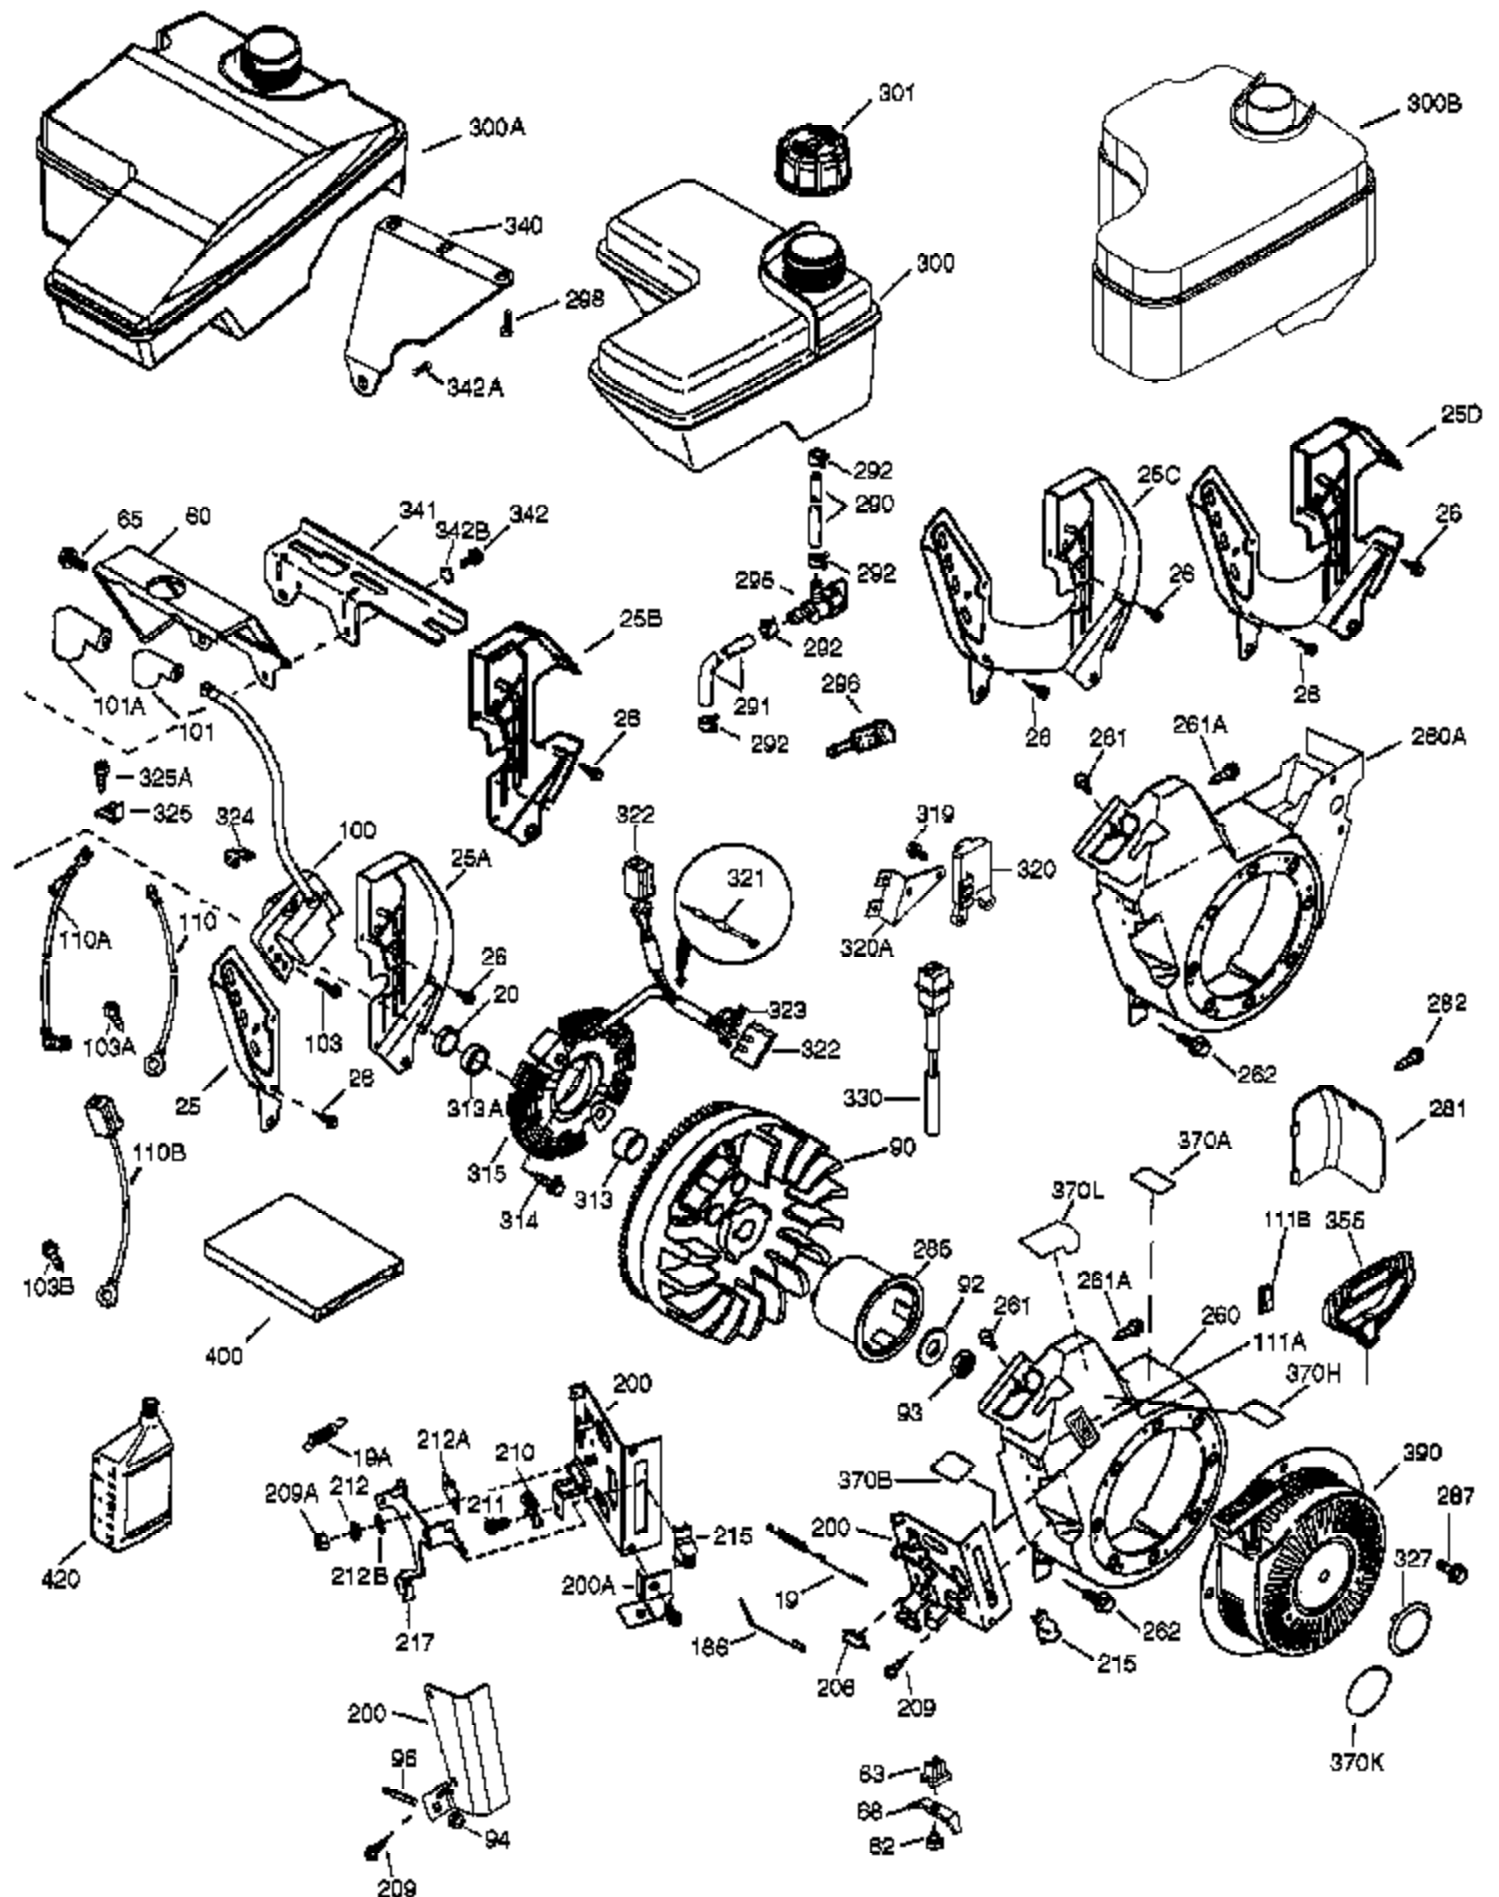

Ref #	Part Number	Qty	Description
19	37111	1	Extension Spring
19A	36741	1	Extension Spring
20	32600	1	Oil Seal
25C	37709	1	Air Baffle (1 pc.)
26	30200	2	Screw, 10-24 x 9/16"
60	36623A	1	Blower Housing Extension
62	650760	1	Screw, 8-32 x 3/8"
63	28545	1	Grommet
65	30200	1	Screw, 10-24 x 9/16"
90	611205	1	Flywheel
92	650815	1	Belleville Washer
93	650816	1	Flywheel Nut
100	34443B	1	Solid State Ignition
101	610118	1	Spark Plug Cover
103A	650767	1	Screw, 8-32 x 27/64"
103	651007	2	Screw, T-15, 10-24 x 15/16"
110	37601	1	Ground Wire
110B	37602	1	Ground Wire
110A	36964	1	Ground Wire
111B	611224	1	Rocker Switch (On/Off)
186	36711	1	Governor Link
200A	37249	1	Control Bracket
200	36740A	1	Control Bracket (Incl. 19A, 210 & 211)
209	650821	1	Screw, 10-32 x 1/2"
210	27793	1	Conduit Clip
211	28942	2	Screw, 10-32 x 3/8"
260	36864	1	Blower Housing
261A	650821	2	Screw, 10-32 x 1/2"
261	651008	1	Screw, 1/4-20 x 31/64"
262	651008	2	Screw, 1/4-20 x 31/64"
285	35985B	1	Starter Cup
287	0	4	Rivet (Can be purchased locally)
290	30705	1	Fuel Line
292	26460	2	Fuel Line Clamp
300	36863	1	Fuel Tank (Incl. 292)
301	36754	1	Fuel Cap
313	34080	1	Spacer
341	36644		Fuel Tank Bracket
342	651010	2	Screw, 1/4-20 x 7/8"
370A	36261	1	Instruction Decal
370K	36695	1	Starter Decal
390	590748	1	Recoil Starter (NOTE: This engine could have been built with 590736 starter.)
400	36720	1	* Gasket Set (Incl. items marked PK in notes)
420	730225		SAE 30 4-Cycle Engine Oil (Quart)