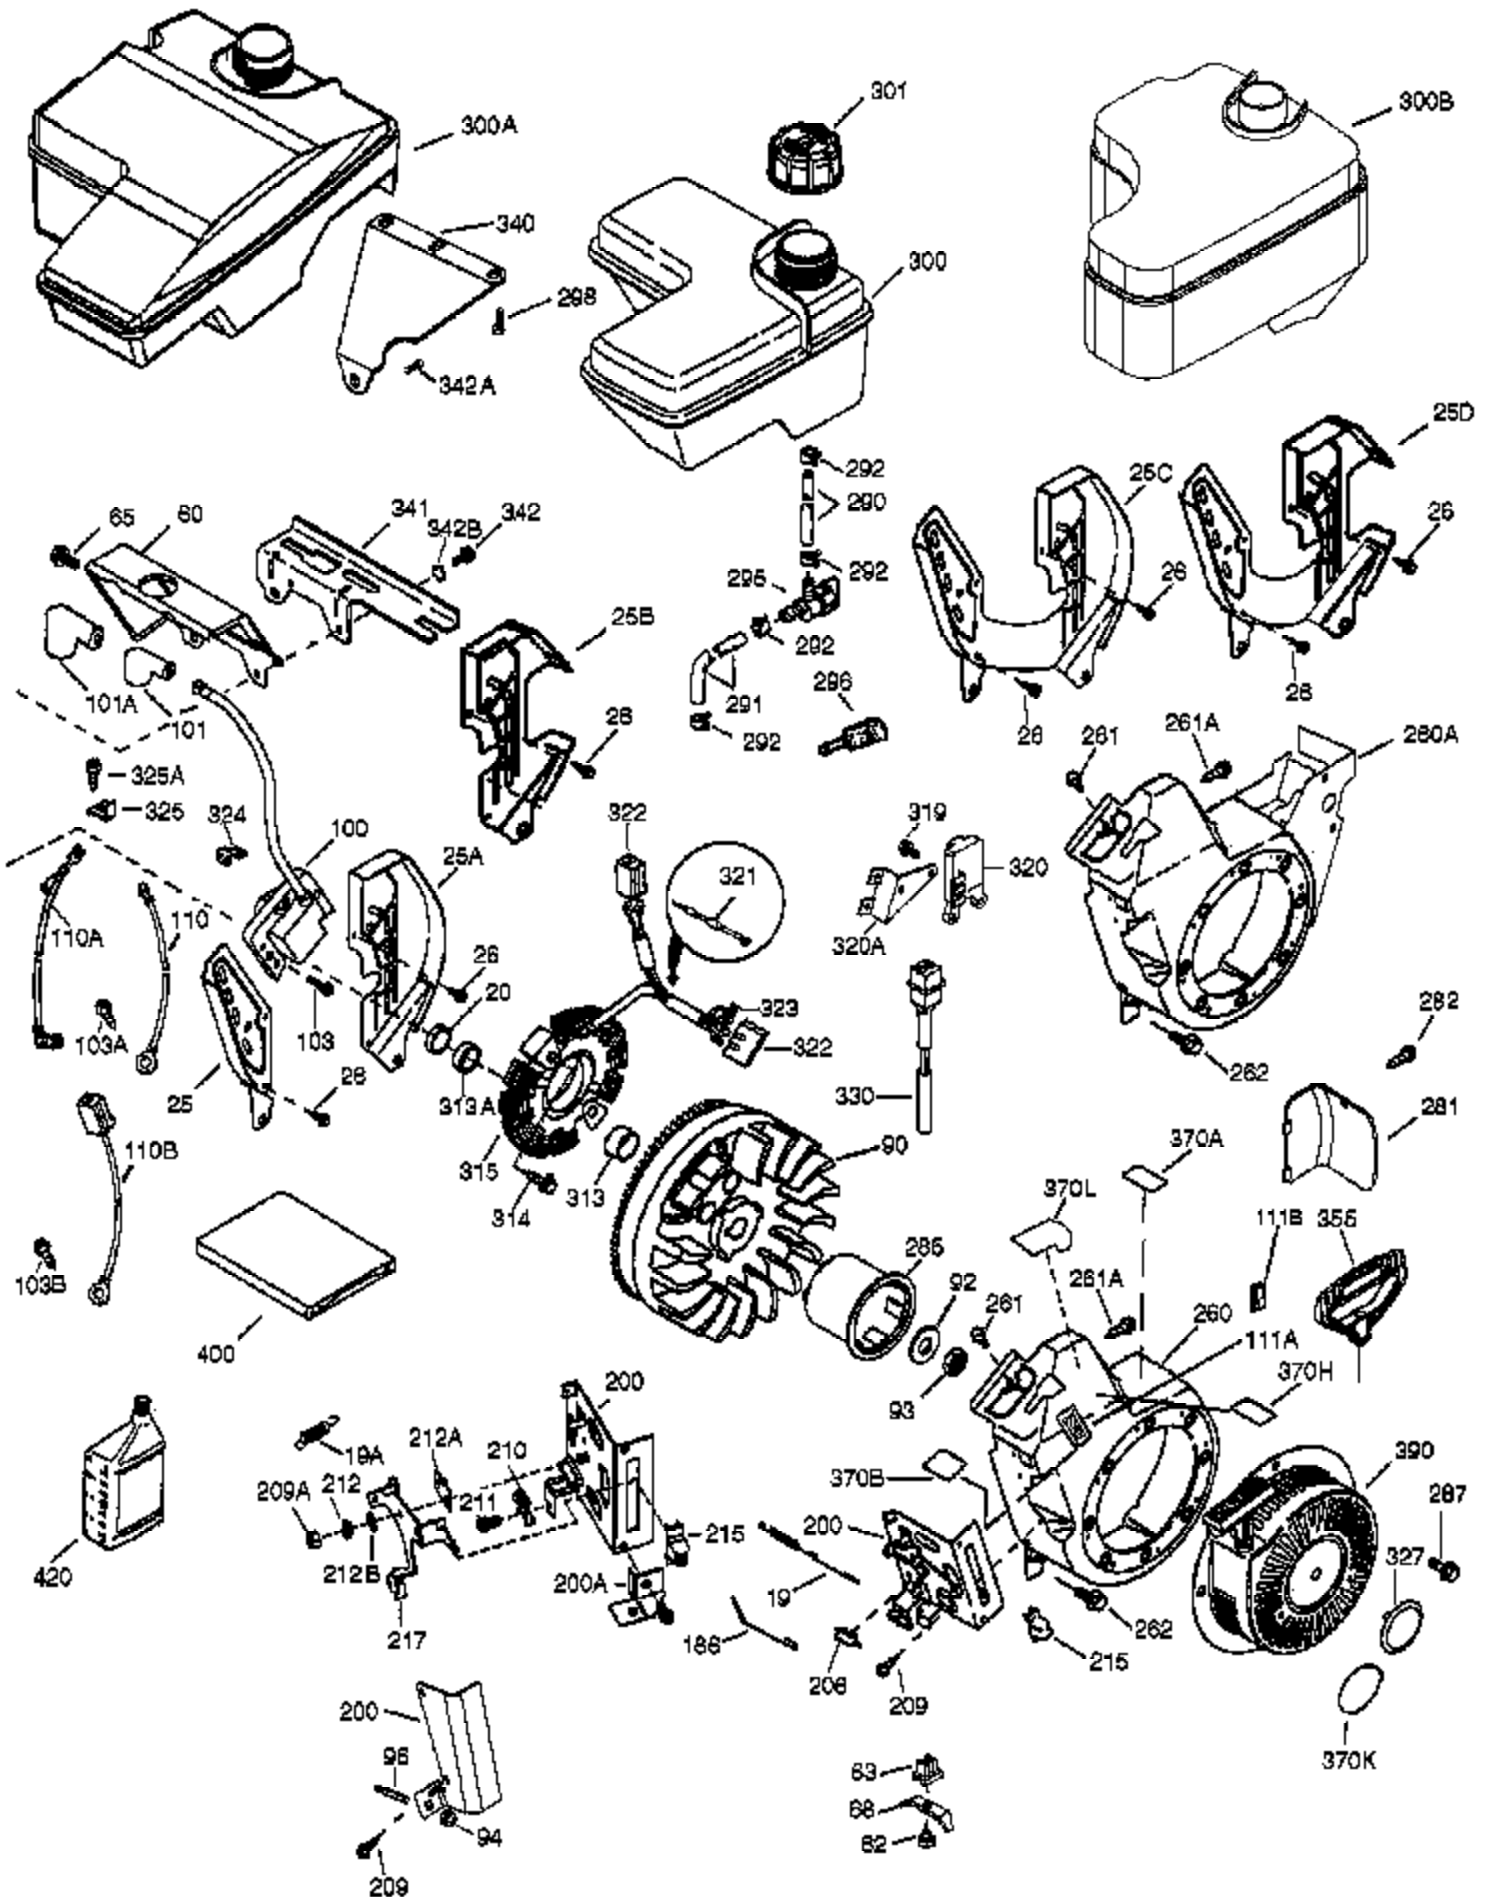

Ref #	Part Number	Qty	Description
19	37828	1	Governor Spring
19A	36741	1	Control Spring
20	32600	1	Oil Seal
25C	37709	1	Air Baffle (1 pc.)
26	30200	2	Screw, 10-24 x 9/16"
60	36623A	1	Blower Housing Extension
62	650760	1	Screw, 8-32 x 3/8"
63	28545	1	Grommet (Grommet Stop)
65	30200	1	Screw, 10-24 x 9/16"
90	611205	1	Flywheel
92	650815	1	Belleville Washer
93	650816	1	Flywheel Nut
100	34443C	1	Solid State Ignition
101	610118	1	Spark Plug Cover
103	651007	2	Screw, T-15, 10-24 x 15/16"
103A	650767	1	Screw, 8-32 X 27/64"
110A	36964	1	Ground Wire
110	37601	1	Ground Wire
110	37745	1	Ground Wire
111B	611224	1	Rocker Switch (On/Off)
200	37827	1	Control Bracket
209	650821	1	Screw, 10-32 x 1/2"
210	27793	1	Conduit Clip
211	28942	2	Screw, 10-32 x 3/8"
260	36864	1	Blower Housing
261A	650821	2	Screw, 10-32 x 1/2"
262	651008	3	Screw, 1/4-20 x 31/64"
285	35985B	1	Starter Cup
287	651008	4	Screw, 1/4-20 x 31/64"
290	30705	1	Fuel Line
292	26460	2	Fuel Line Clamp
300	36863	1	Fuel Tank (Incl. 292)
301	36754	1	Fuel Cap
313	34080	1	Spacer
341	36644A	1	Fuel Tank Bracket
342	651085	2	Screw, 1/4-20 x 19/32"
342B	651086	2	Rubber Washer
370K	36695	1	Starter Decal
370A	36261	1	Instruction Decal
390	590746	1	Recoil Starter (Note: This engine could have been built with 590704 starter.)
400	36720	1	* Gasket Set (Incl. items marked PK in notes)
420	730225A		SAE 30 4-Cycle Engine Oil (Quart)