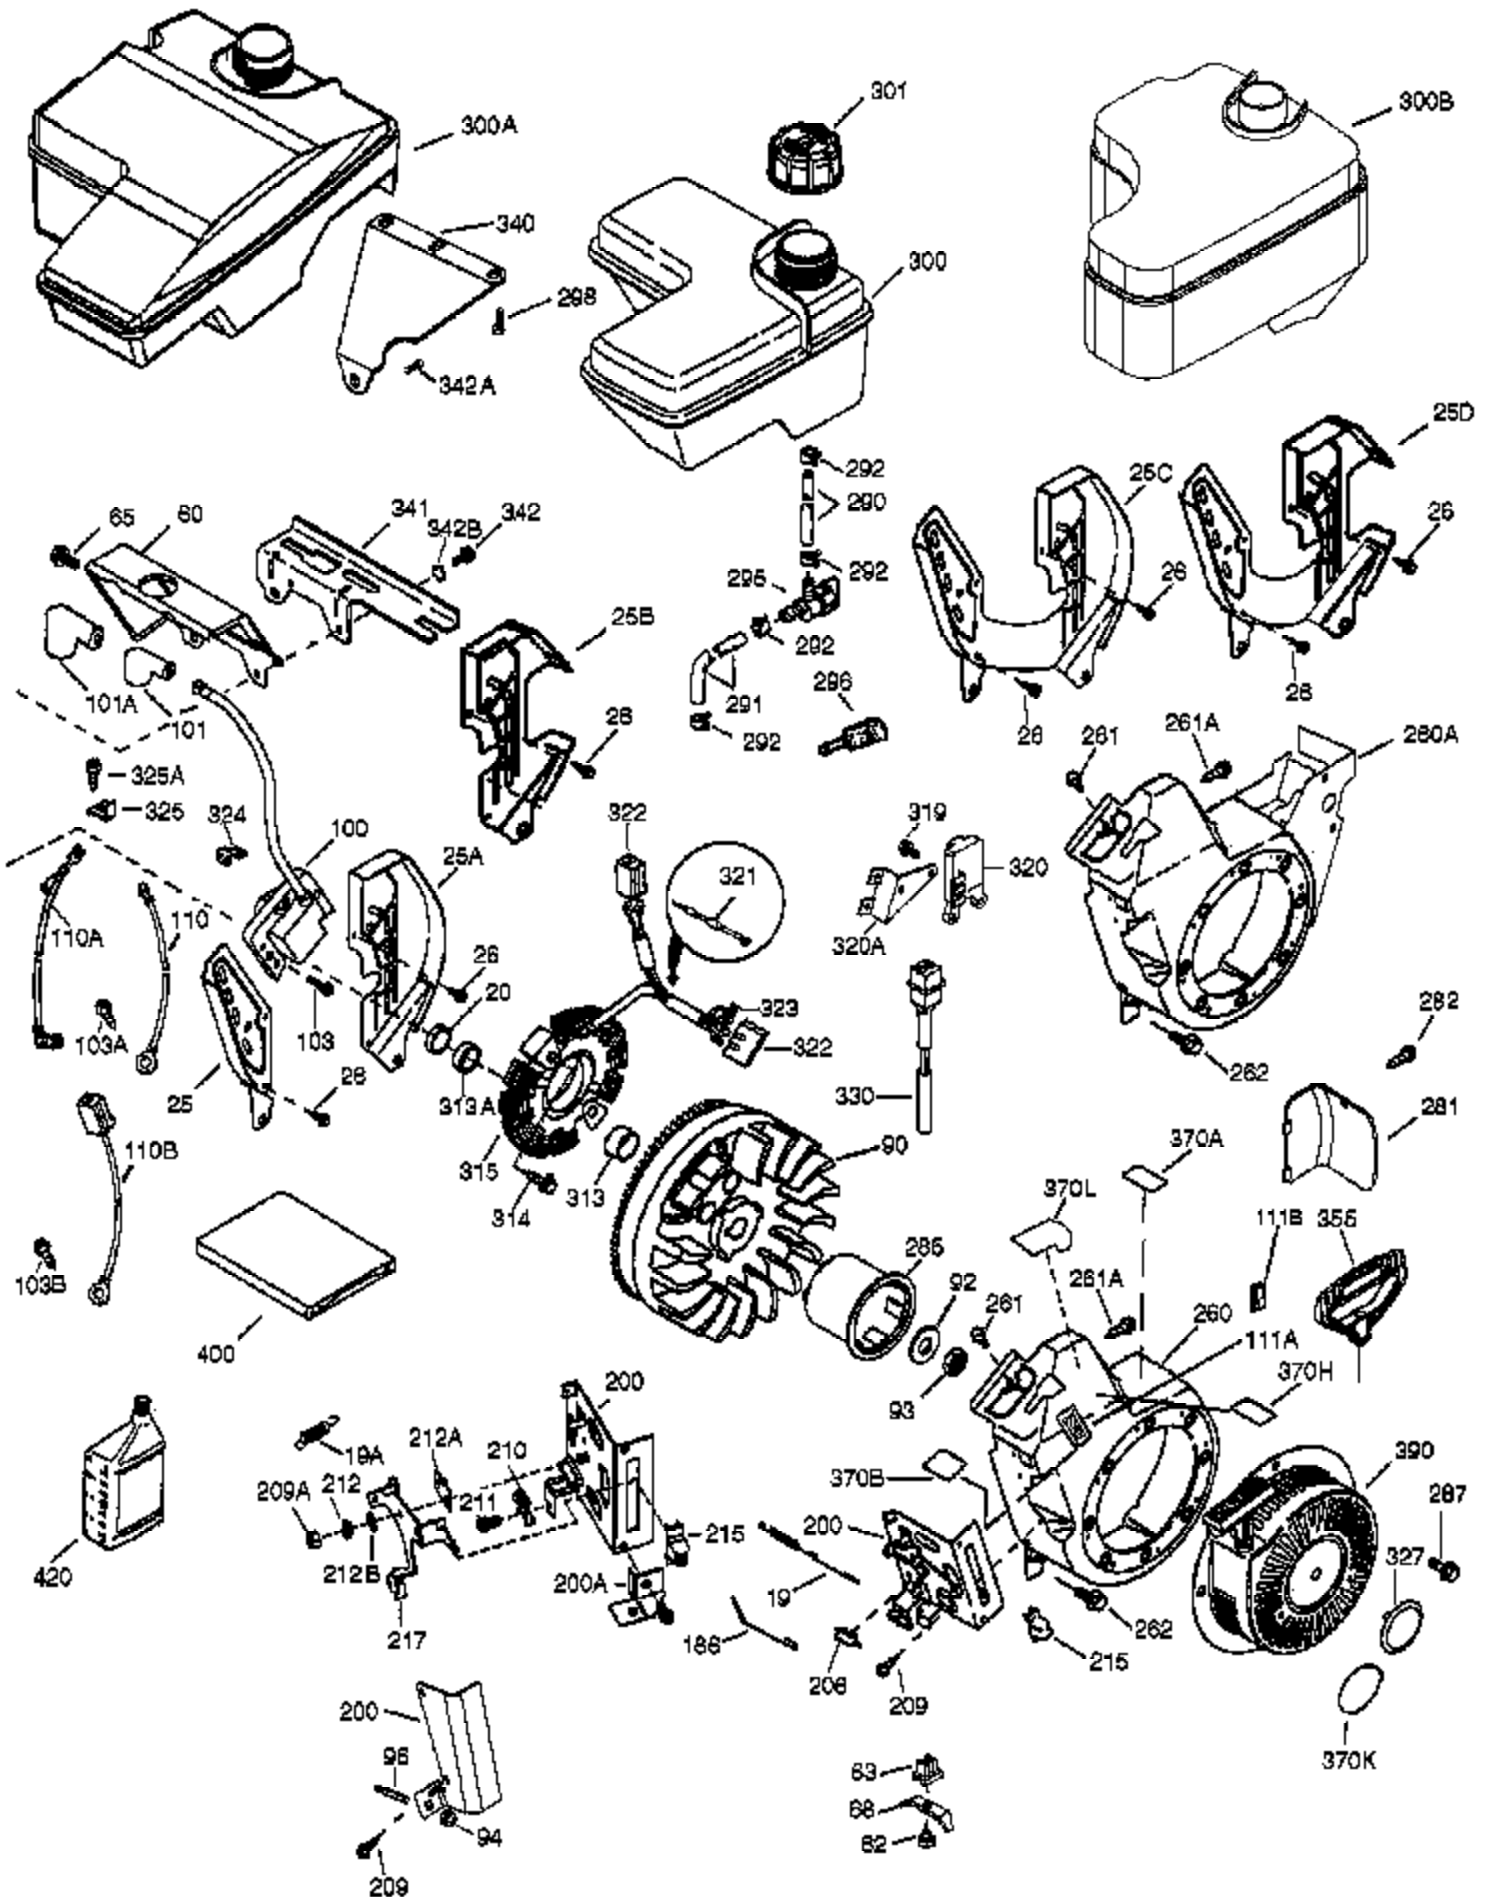

Ref #	Part Number	Qty	Description
19A	36741	1	Extension Spring
19	37111	1	Extension Spring
20	32600	1	Oil Seal
25C	37709	1	Air Baffle (1 pc.)
26	30200	2	Screw, 10-24 x 9/16"
60	36623A	1	Blower Housing Extension
62	650760	1	Screw, 8-32 x 3/8"
63	28545	1	Grommet (Grommet Stop)
65	30200	1	Screw, 10-24 x 9/16"
90	611205	1	Flywheel
92	650815	1	Belleville Washer
93	650816	1	Flywheel Nut
100	34443B	1	Solid State Ignition
101	610118	1	Spark Plug Cover
103	651007	2	Screw, T-15, 10-24 x 15/16"
103A	650767	1	Screw, 8-32 X 27/64"
110B	37602	1	Ground Wire
110A	36964	1	Ground Wire
110	37601	1	Ground Wire
111B	611224	1	Rocker Switch (On/Off)
186	36711	1	Governor Link
200A	37249	1	Control Bracket
200	36740A	1	Control Bracket (Incl. 19A, 210 & 211)
209	650821	1	Screw, 10-32 x 1/2"
210	27793	1	Conduit Clip
211	28942	2	Screw, 10-32 x 3/8"
260	36864	1	Blower Housing
261A	650821	2	Screw, 10-32 x 1/2"
262	651008	3	Screw, 1/4-20 x 31/64"
285	35985B	1	Starter Cup
290	30705	1	Fuel Line
292	26460	2	Fuel Line Clamp
300	36863	1	Fuel Tank (Incl. 292)
301	36754	1	Fuel Cap
313	34080	1	Spacer
341	36644		Fuel Tank Bracket
342	651010	2	Screw, 1/4-20 x 7/8"
370A	36261	1	Instruction Decal
370K	36695	1	Starter Decal
390	590746	1	Recoil Starter (Note: This engine could have been built with 590704 starter)
400	36720	1	* Gasket Set (Incl. items marked PK i n notes)
420	730225		SAE 30 4-Cycle Engine Oil (Quart)