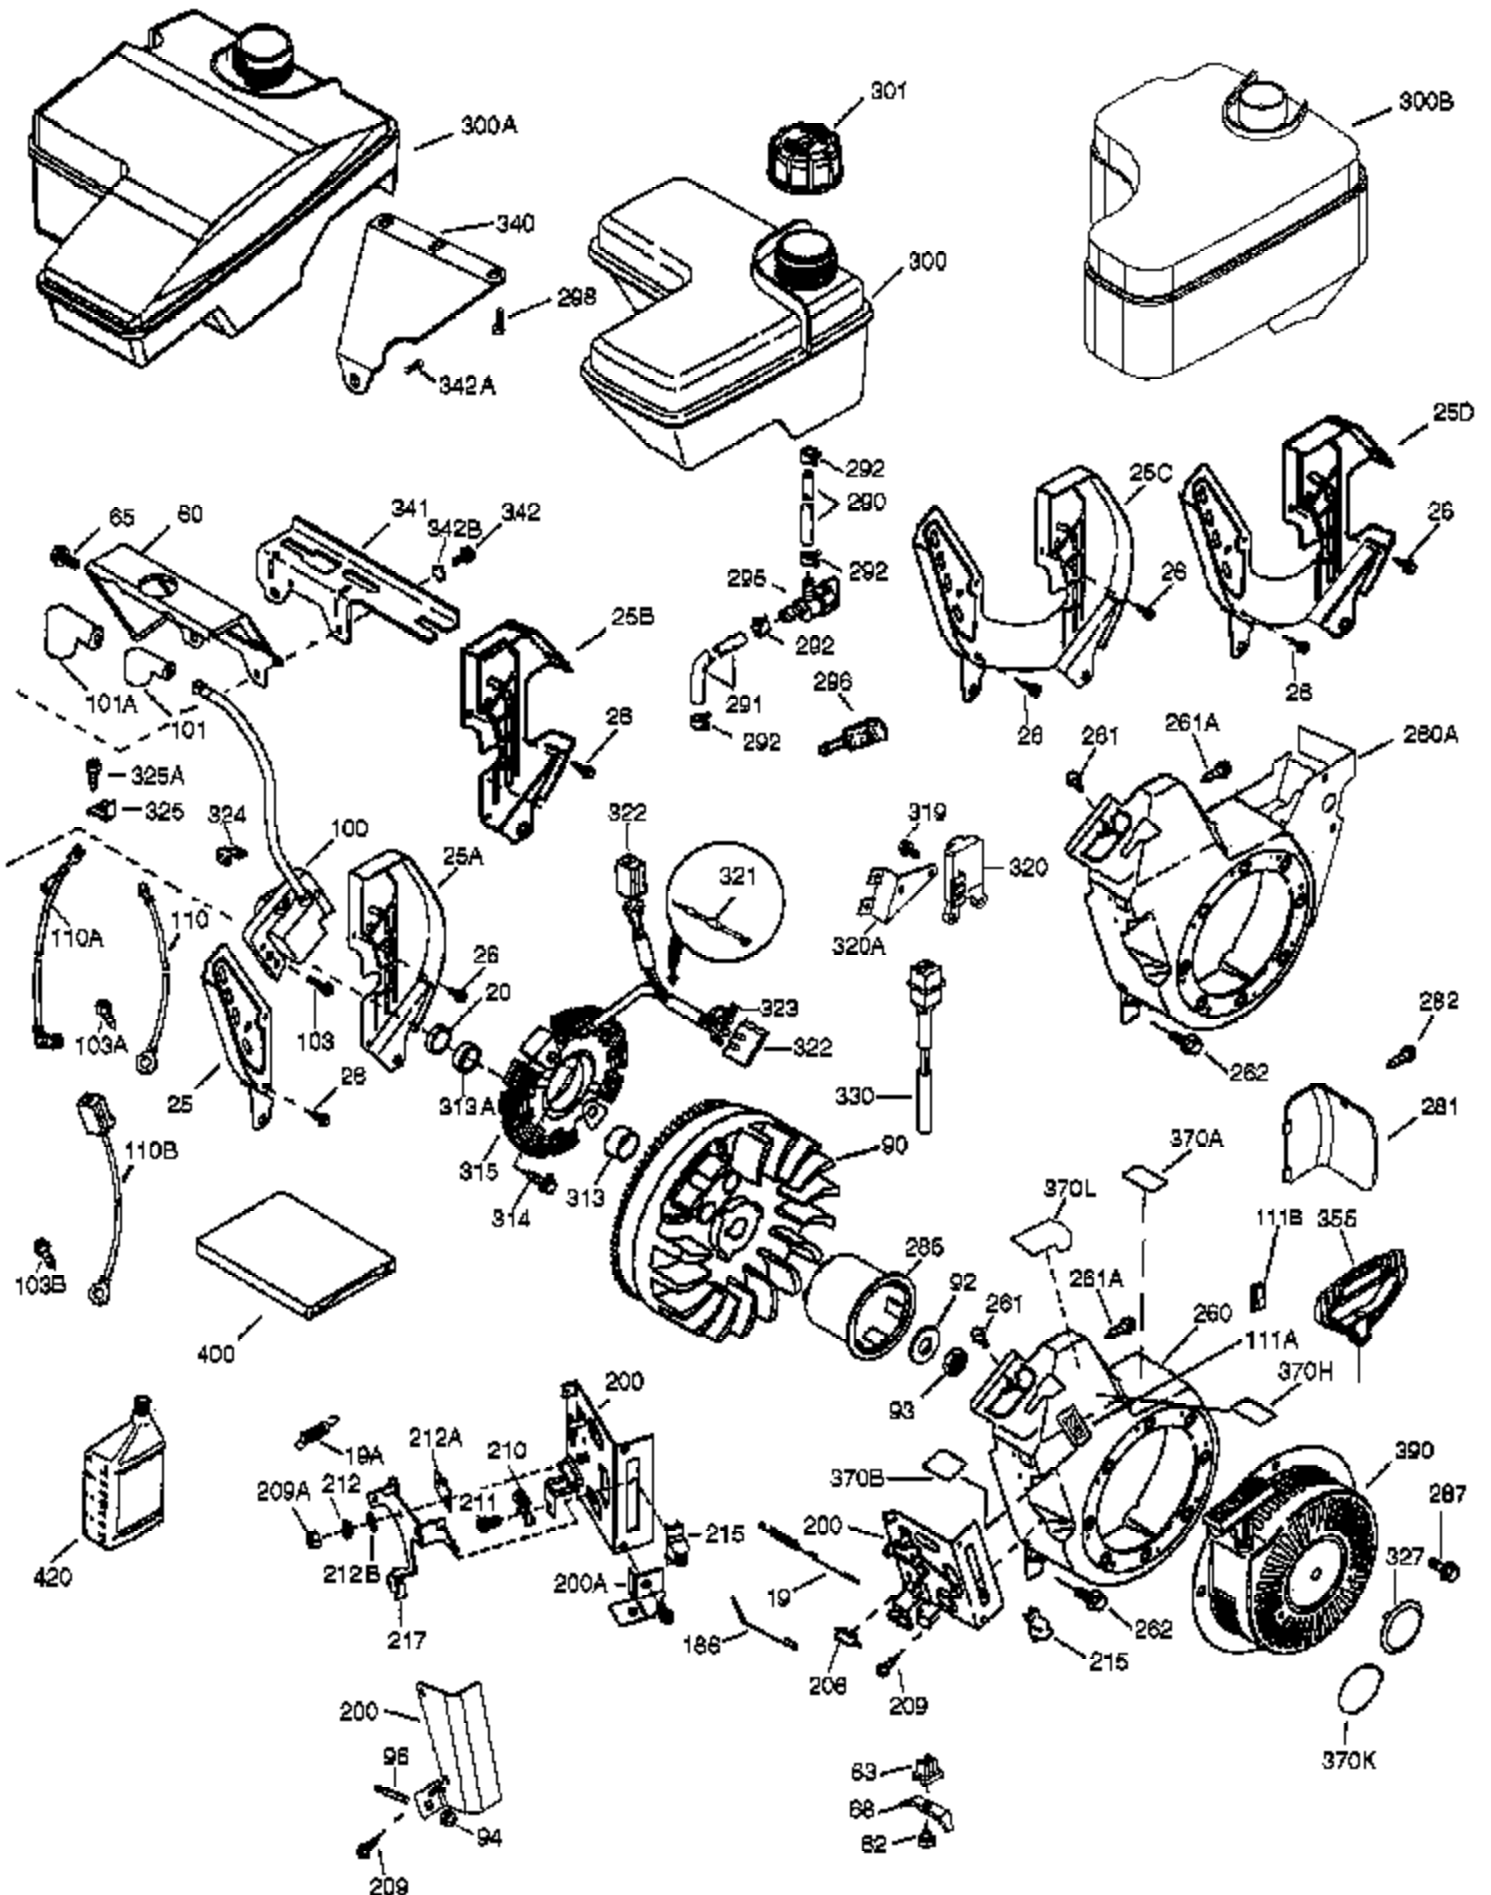

Engine Parts List #2

Ref #	Part Number	Qty	Description
19	37111	1	Extension Spring
20	32600	1	Oil Seal
25	37709	1	Air Baffle (1 Piece)
26	30200	1	Screw, 10-24 x 9/16"
60	36623A	1	Blower Housing Extension
65	30200	1	Screw, 10-24 x 9/16"
90	611205	1	Flywheel
92	650815	1	Belleville Washer
93	650816	1	Flywheel Nut
100	34443C	1	Solid State Ignition
101	610118	1	Spark Plug Cover
103	651007	2	Screw, T-15, 10-24 x 15/16"
110	36054	1	Ground Wire
186	36711	1	Governor Link
200	36736	1	Control Bracket (Incl. 206 & 215)
206	610973	1	Terminal
209	650821	1	Screw, 10-32 x 1/2"
215	36638	1	Control Knob
260	36992	1	Blower Housing
261A	650821	2	Screw, 10-32 x 1/2"
261	651008	1	Screw, 1/4-20 x 31/64"
262	651008	2	Screw, 1/4-20 x 31/64"
285	35985C	1	Starter Cup
287	651008	4	Screw, 1/4-20 x 31/64"
290	30705	1	Fuel Line
292	26460	2	Fuel Line Clamp
298	650665	2	Screw, 1/4-15 x 3/4"
300	37002	1	Fuel Tank (Incl. 292 & 301)
301	37845	1	Fuel Cap
313	34080	1	Spacer
325	37471	1	Fuel Line Bracket
325A	30200	1	Screw, 10-24 x 9/16"
340	37071	1	Fuel Tank Bracket (Upper)
341	36644A	1	Fuel Tank Bracket (Lower)
342B	651086	2	Rubber Washer
342A	650738	1	Screw, 1/4-20 x 5/8"
342	651085	2	Screw, 1/4-20 x 19/32"
355	590701	1	Starter Handle
370K	36695	1	Starter Decal
370B	35703	1	Speed Control Decal
370A	36261	1	Lubrication Decal
390	590746	1	Rewind Starter (NOTE: This engine could have been built with 590704 starter.)
400	36720	1	* Gasket Set (Incl. items marked PK in notes)
420	730225	1	SAE 30 4-Cycle Engine Oil (Quart)