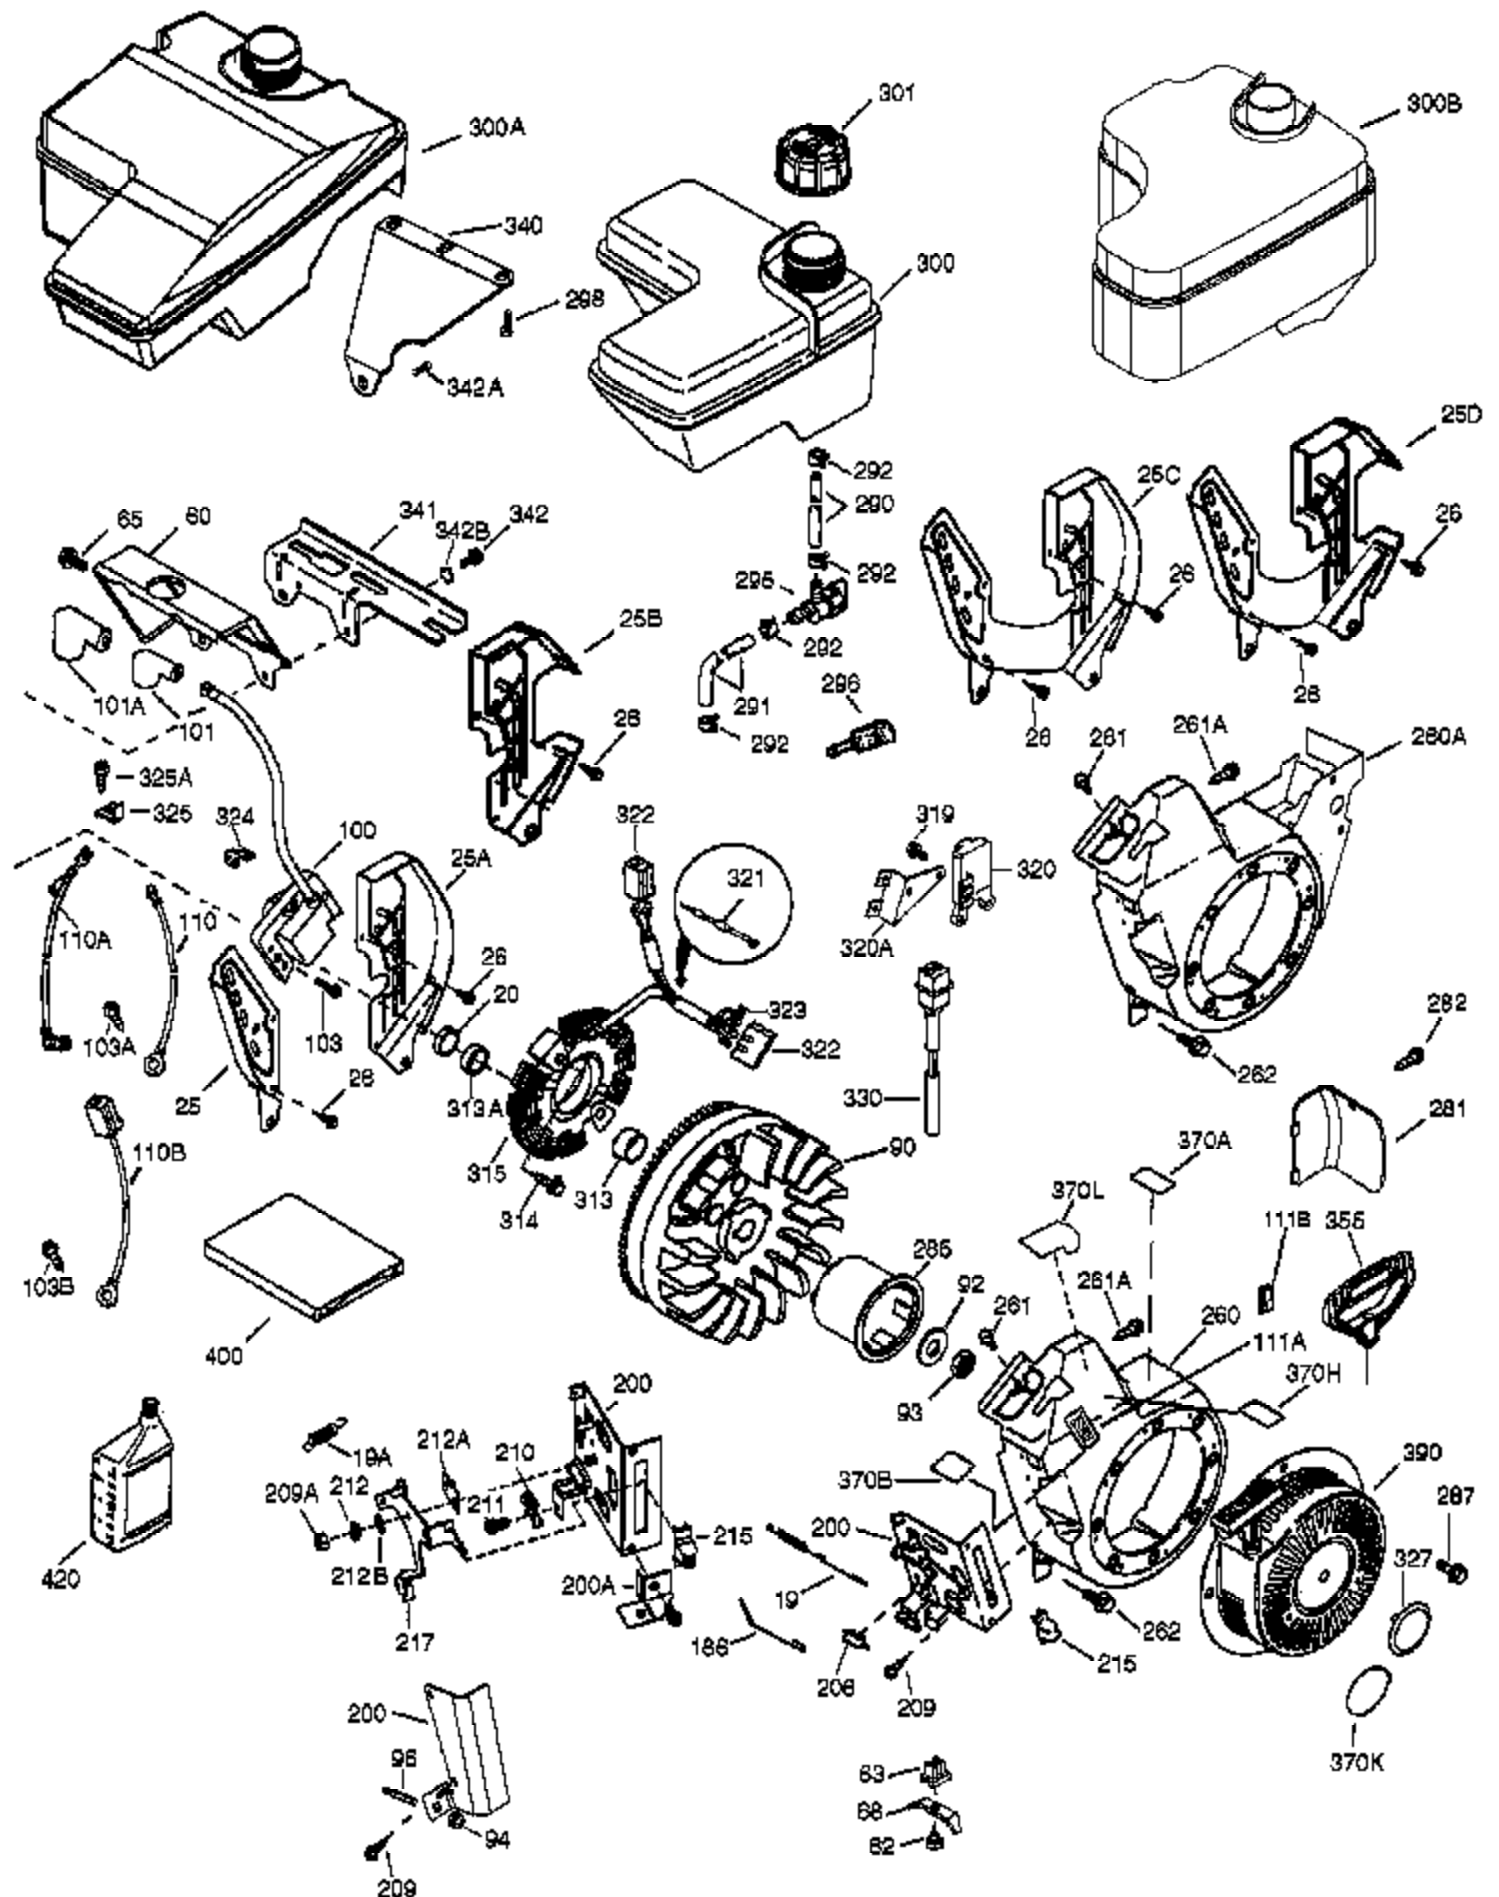

Ref #	Part Number	Qty	Description
19	37111	1	Extension Spring
19A	36741	1	Extension Spring
20	32600	1	Oil Seal
25D	37710	1	Air Baffle (1 pc. electric start)
26	30200	2	Screw, 10-24 x 9/16"
60	36623A	1	Blower Housing Extension
65	30200	1	Screw, 10-24 x 9/16"
90	611234	1	Flywheel (w-ring gear)
92	650815	1	Belleville Washer
93	650816	1	Flywheel Nut
100	34443B	1	Solid State Ignition
101	610118	1	Spark Plug Cover
103	651007	2	Screw, T-15, 10-24 x 15/16"
103B	651011	1	Screw, 10-32 x 5/16"
103A	650767	1	Screw, 8-32 x 27/64"
110A	36964	1	Ground Wire
110	37451	1	Ground Wire
110B	37746	1	Ground Wire
111A	611224	1	Rocker On/Off Switch
186	36711	1	Governor Link
200	36740A	1	Control Bracket (Incl. 19A, 210 & 211)
209	650821	1	Screw, 10-32 x 1/2"
210	27793	1	Conduit Clip
210	27793	1	Conduit Clip
211	28942	1	Screw, 10-32 x 3/8"
211	28942	2	Screw, 10-32 x 3/8"
260	37045	1	Blower Housing
261A	650821	2	Screw, 10-32 x 1/2"
261	651008	1	Screw, 1/4-20 x 31/64"
262	651008	2	Screw, 1/4-20 x 31/64"
285	35985B	1	Starter Cup
287	651008	4	Screw, 1/4-20 x 31/64"
290	30705	1	Fuel Line
292	26460	2	Fuel Line Clamp
300	36863	1	Fuel Tank (Incl. 292 & 301)
301	36754	1	Fuel Cap
313	34080	1	Spacer
313A	35189	1	Spacer
314	650873	2	Screw, 1/4-20 x 3/4"
315	611271	1	Alternator Coil (3 Amp DC 5 Amp AC) (Incl. 321 thru 323)
321	611161	1	Diode
322	611142	1	Connector Body
323	611118	1	Terminal
341	36644	1	Fuel Tank Bracket
342	651010	2	Screw, 1/4-20 x 7/8"
370A	36261	1	Instruction Decal
370K	36695	1	Starter Decal
390	590746	1	Rewind Starter (NOTE: This engine could have been built with 590704 starter.)
400	36720	1	* Gasket Set (Incl. items marked PK in notes)
420	730225A		SAE 30 4-Cycle Engine Oil (Quart)