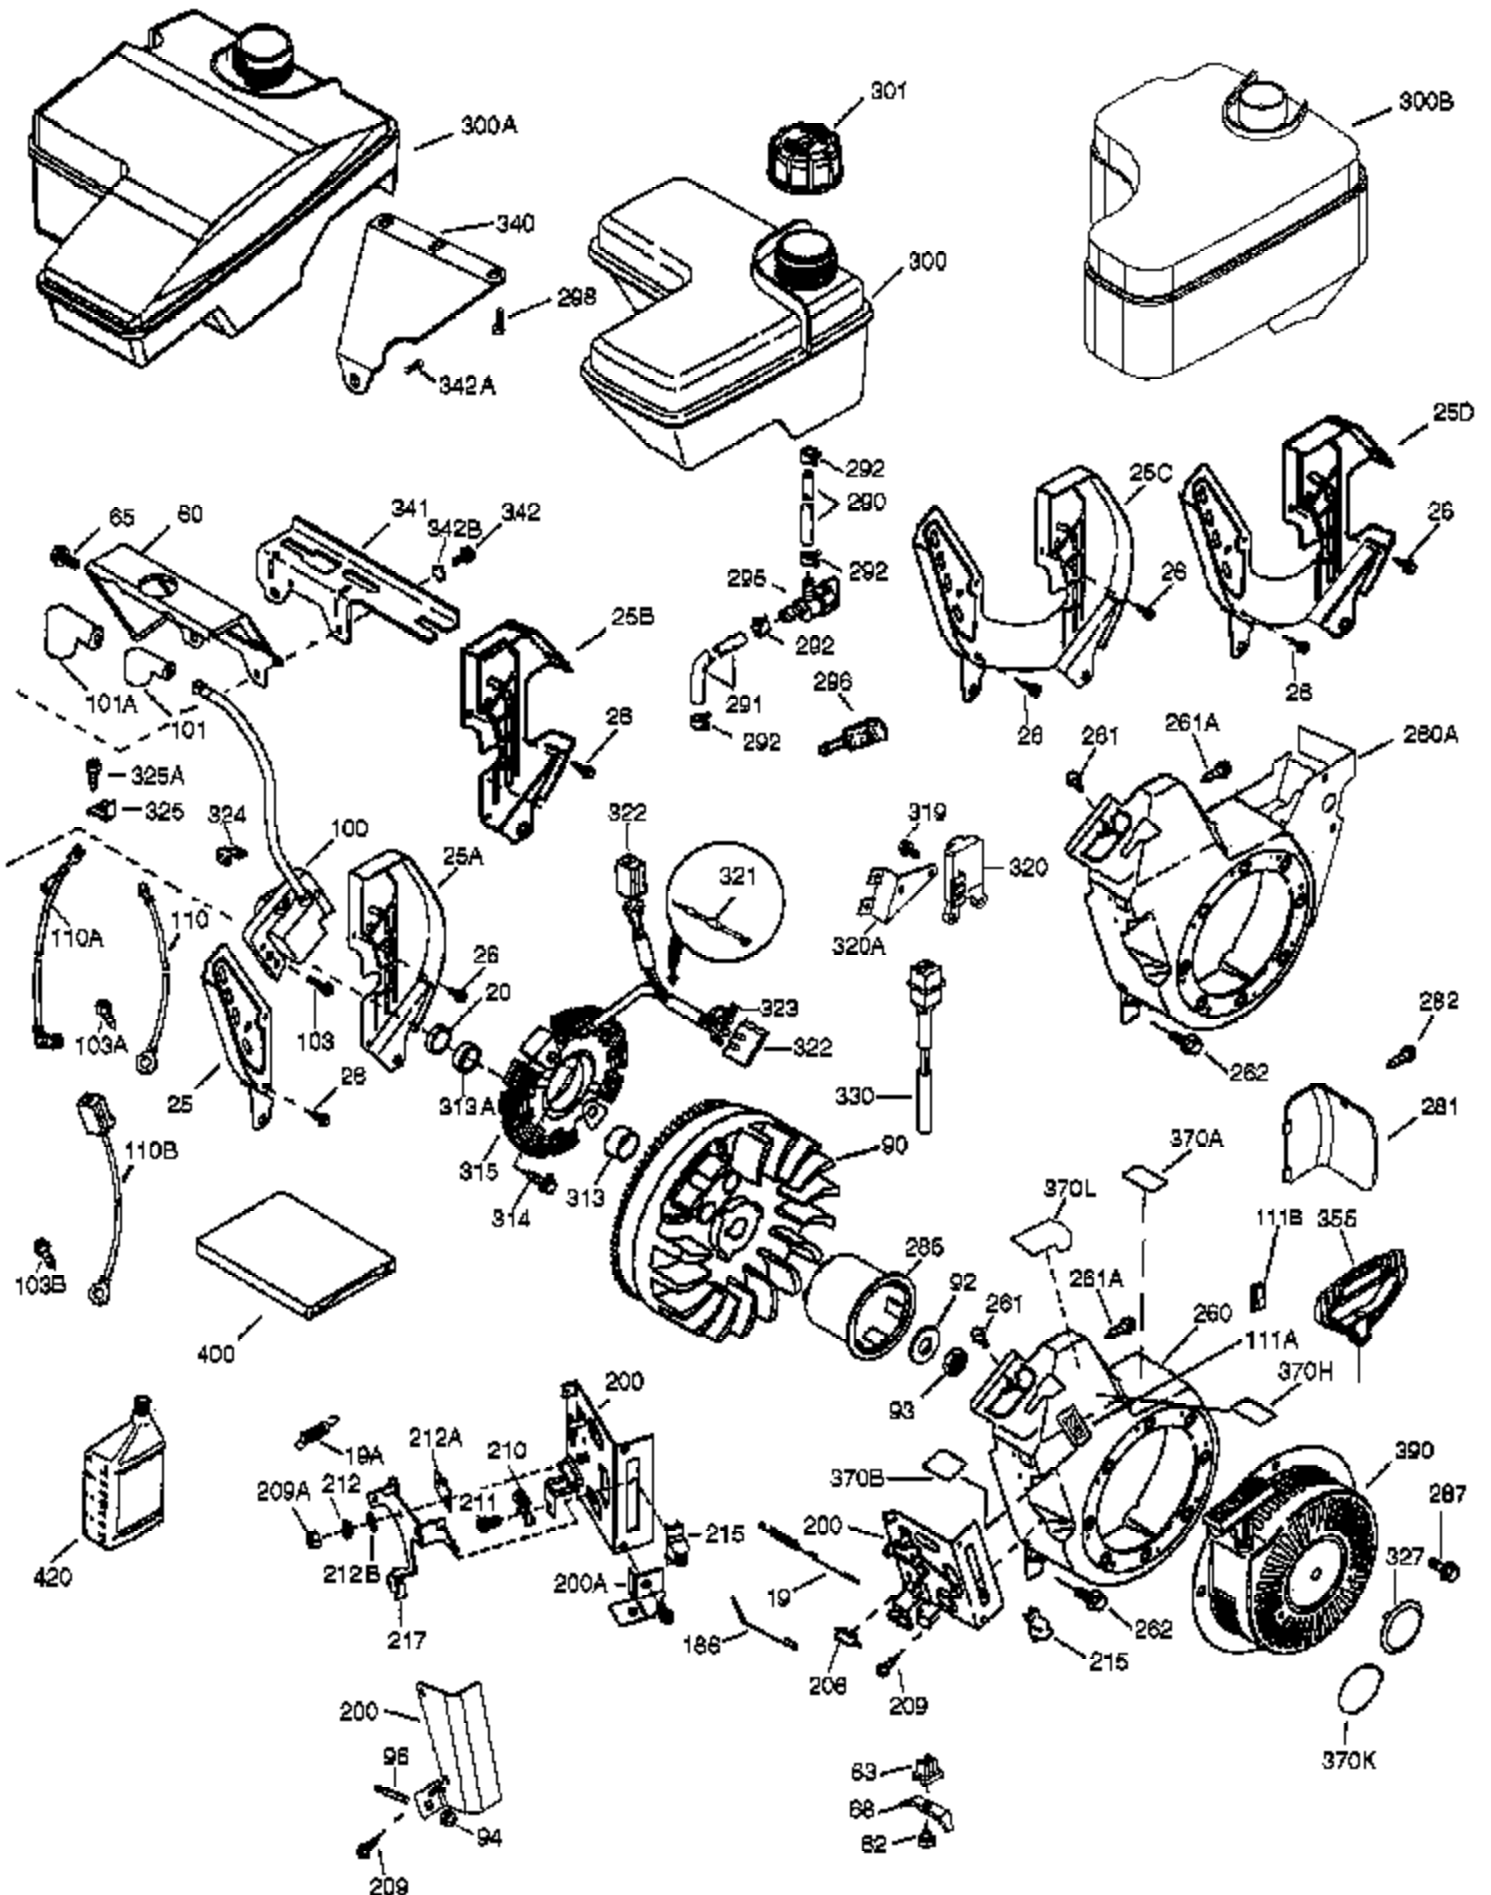

Ref #	Part Number	Qty	Description
19A	36741	1	Extension Spring
19	37111	1	Extension Spring
20	32600	1	Oil Seal
25A	36869	1	Air Baffle (Right)
25	36621	1	Air Baffle (Left)
26	30200	1	Screw, 10-24 x 9/16"
60	36623A	1	Blower Housing Extension
62	650760	1	Screw, 8-32 x 3/8"
63	28545	1	Grommet
65	30200	1	Screw, 10-24 x 9/16"
68	33356	1	Ground Terminal
90	611234	1	Flywheel (w-ring gear)
92	650815	1	Belleville Washer
93	650816	1	Flywheel Nut
100	34443B	1	Solid State Ignition
101	610118	1	Spark Plug Cover
103	651007	2	Screw, Torx T-15, 10-24 x 15/16"
103A	650767	1	Screw, 8-32 x 27/64"
110A	36964	1	Ground Wire
110	36963	1	Ground Wire
111A	611224	1	Rocker On/Off Switch
186	36711	1	Governor Link
200A	37249	1	Washer
200	36740A	1	Control Bracket (Incl. 19A, 210 & 211)
209	650821	1	Screw, 10-32 x 1/2"
210	27793	1	Conduit Clip
210	27793	1	Conduit Clip
211	28942	1	Screw, 10-32 x 3/8"
211	28942	2	Screw, 10-32 x 3/8"
260	37045	1	Blower Housing
261A	650821	2	Screw, 10-32 x 1/2"
261	651008	1	Screw, 1/4-20 x 31/64"
262	651008	2	Screw, 1/4-20 x 31/64"
285	35985B	1	Starter Cup
287	651008	4	Screw, 1/4-20 x 31/64"
290	30705	1	Fuel Line
292	26460	2	Fuel Line Clamp
300	36863	1	Fuel Tank (Incl. 292 & 301)
301	36754	1	Fuel Cap
313	34080	1	Spacer
313A	35189	1	Spacer
314	650873	2	Screw, 1/4-20 x 3/4"
315	611104	1	Alternator Coil (3 Amp DC 5 Amp AC) (Incl. 321 thru 323)
321	611161	1	Diode
322	611142	1	Connector Body
323	611118	1	Terminal
325A	30200	1	Screw, 10-24 x 9/16"
325	37471	1	Fuel Line Bracket
341	36644	1	Fuel Tank Bracket
342	651010	2	Screw, 1/4-20 x 7/8"
370K	36695	1	Starter Decal
370A	36261	1	Identification Decal
390	590746	1	Rewind Starter (NOTE: This engine could have been built with 590704 starter.)
400	36720	1	* Gasket Set (Incl. items marked PK in notes) Incl. (1) each of 26756, 27272A, 29673, 35626, 36581, 36624, 36719
420	730225A		SAE 30 4-Cycle Engine Oil (Quart)