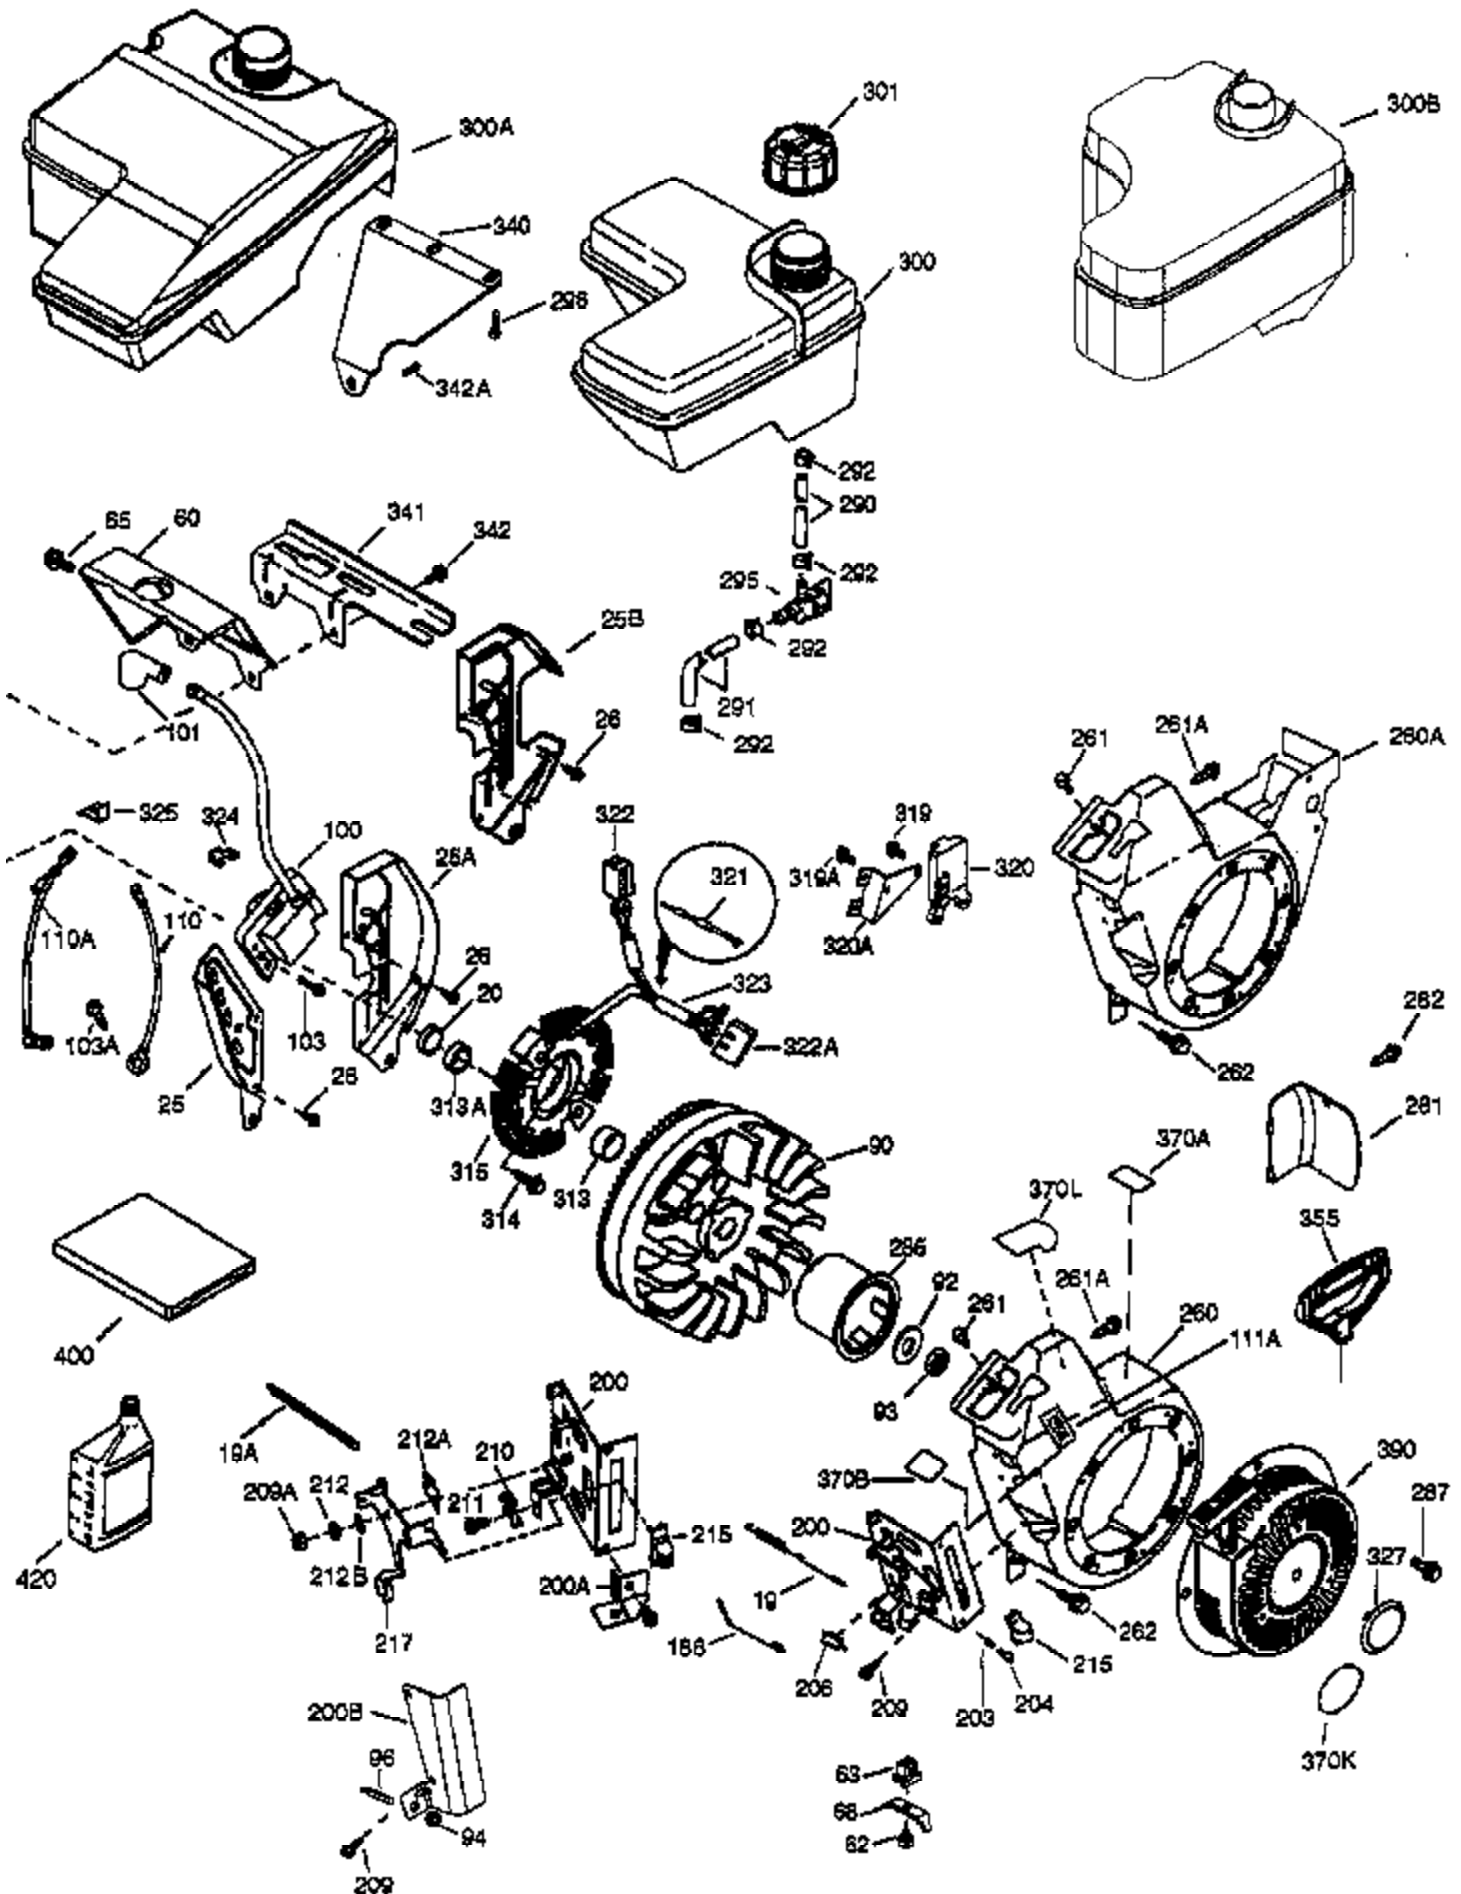

Ref #	Part Number	Qty	Description
19	37111	1	Extension Spring
20	32600	1	Oil Seal
25A	36622	1	Air Baffle (Right)
25	36621	1	Air Baffle (Left)
26	30200	2	Screw, 10-24 x 9/16"
60	36623A	1	Blower Housing Extension
65	30200	1	Screw, 10-24 x 9/16"
90	611205	1	Flywheel
92	650815	1	Belleville Washer
93	650816	1	Flywheel Nut
100	34443B	1	Solid State Ignition
101	610118	1	Spark Plug Cover
103	651007	2	Screw, Torx T-15, 10-24 x 15/16"
110	36054	1	Ground Wire
151A	40016A	1	Intake Valve Seal
186	36711	1	Governor Link
200	36736	1	Control Bracket (Incl. 206 & 215)
206	610973	1	Terminal
209	650821	1	Screw, 10-32 x 1/2"
215	36638	1	Control Knob
260	36864	1	Blower Housing
261A	650821	2	Screw, 10-32 x 1/2"
261	651008	1	Screw, 1/4-20 x 31/64"
262	651008	2	Screw, 1/4-20 x 31/64"
285	35985B	1	Starter Cup
287	0	4	Rivet (Can be purchased locally)
290	30705	1	Fuel Line
292	26460	2	Fuel Line Clamp
300	36863	1	Fuel Tank (Incl. 292 & 301)
301	36246	1	Fuel Cap
313	34080	1	Spacer
325	37471	1	Fuel Line Bracket
325A	30200	1	Screw, 10-24 X 9/16"
341	36644	1	Fuel Tank Bracket
342	651010	2	Screw, 1/4-20 x 7/8"
370A	36261	1	Identification Decal
370B	35703	1	Speed Control Decal
370K	36695	1	Starter Decal
390	590748	1	Rewind Starter (Note: This engine could have been built with 590736 starter.)
400	36716A	1	* Gasket Set (Incl. items marked PK in notes)
420	730225	1	SAE 30 4-Cycle Engine Oil (Quart)