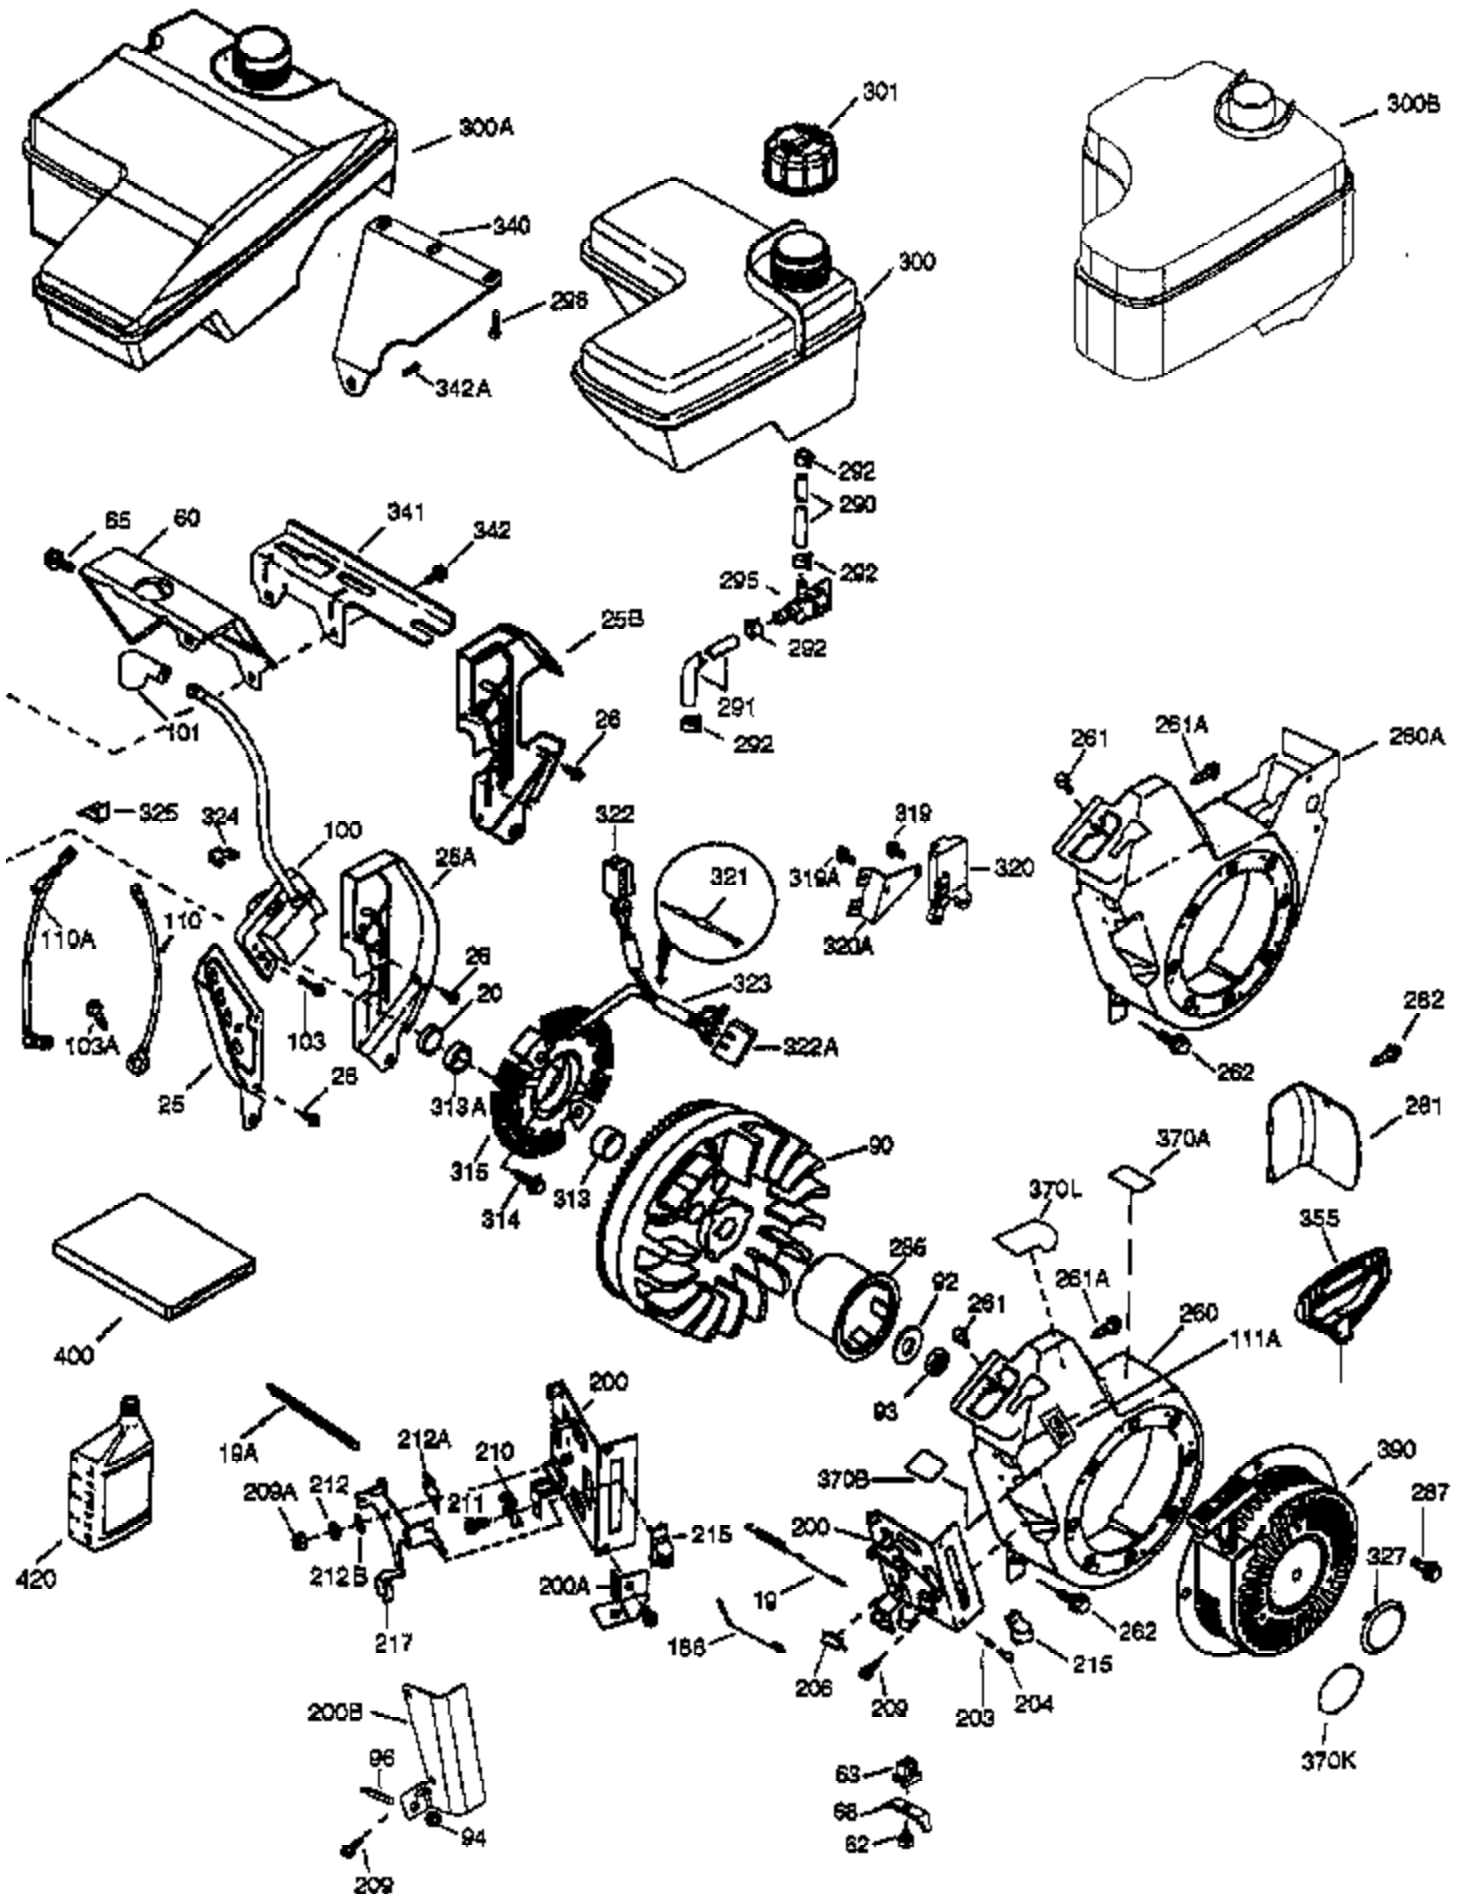

Engine Parts List #2

Ref #	Part Number	Qty	Description
19	37111	1	Extension Spring
20	32600	1	Oil Seal
25A	36869	1	Air Baffle (Right)
25	36621	1	Air Baffle (Left)
26	30200	1	Screw, 10-24 x 9/16"
60	36623A	1	Blower Housing Extension
65	30200	1	Screw, 10-24 x 9/16"
90	611216	1	Flywheel
92	650815	1	Belleville Washer
93	650816	1	Flywheel Nut
100	34443B	1	Solid State Ignition
101	610118	1	Spark Plug Cover
103	651007	2	Screw, T-15, 10-24 x 15/16"
110	36054	1	Ground Wire
151A	40016A	1	Intake Valve Seal
186	36711	1	Governor Link
200	36736	1	Control Bracket (Incl. 206 & 209A thr u 217)
200A	36686	1	Boden Wire Bracket
206	610973	1	Terminal
209	650821	1	Screw, 10-32 x 1/2"
209A	651016	1	Nut, 10-32
210	27793	1	Conduit Clip
210A	27793	1	Conduit Clip
211A	28942	1	Screw, 10-32 x 3/8"
211	28942	1	Screw, 10-32 x 3/8"
212	30773A	1	Bushing
212A	36685	1	Bearing Plate
212B	651017	1	Washer
215	36638	1	Control Knob
217	36684	1	Control Lever Assembly
260	36994	1	Blower Housing
261A	650821	2	Screw, 10-32 x 1/2"
261	651008	1	Screw, 1/4-20 x 31/64"
262	651008	2	Screw, 1/4-20 x 31/64"
285	35985B	1	Starter Cup
287	651008	4	Screw, 1/4-20 x 31/64"
290	30705	1	Fuel Line (12.62")
292	26460	1	Fuel Line Clamp
300	37048	1	Fuel Tank (Incl. 292 & 301)
301	35355	1	Fuel Cap
312	29673	1	Oil Fill Plug Gasket
313A	35189	1	Spacer
313	34080	1	Spacer
314	650873	2	Screw, 1/4-20 x 3/4"
315	611113	1	Alternator Coil (3 Amp DC) (Incl. 321 - 323)
321	611161	1	Diode
322	610921	1	Connector Body
323	610922	1	Female Terminal
324	33177	1	Terminal
325A	30200	1	Screw, 10-24 x 9/16"
325	37471	1	Fuel Line Bracket
341	36644	1	Fuel Tank Bracket
342	651010	2	Screw, 1/4-20 x 7/8"
361	650990	3	Screw, T-30, 1/4-20 x 15/32"
370A	36261	1	Lubrication Decal
370B	35703	1	Speed Control Decal
370K	36695	1	Starter Decal
390	590746	1	Rewind Starter