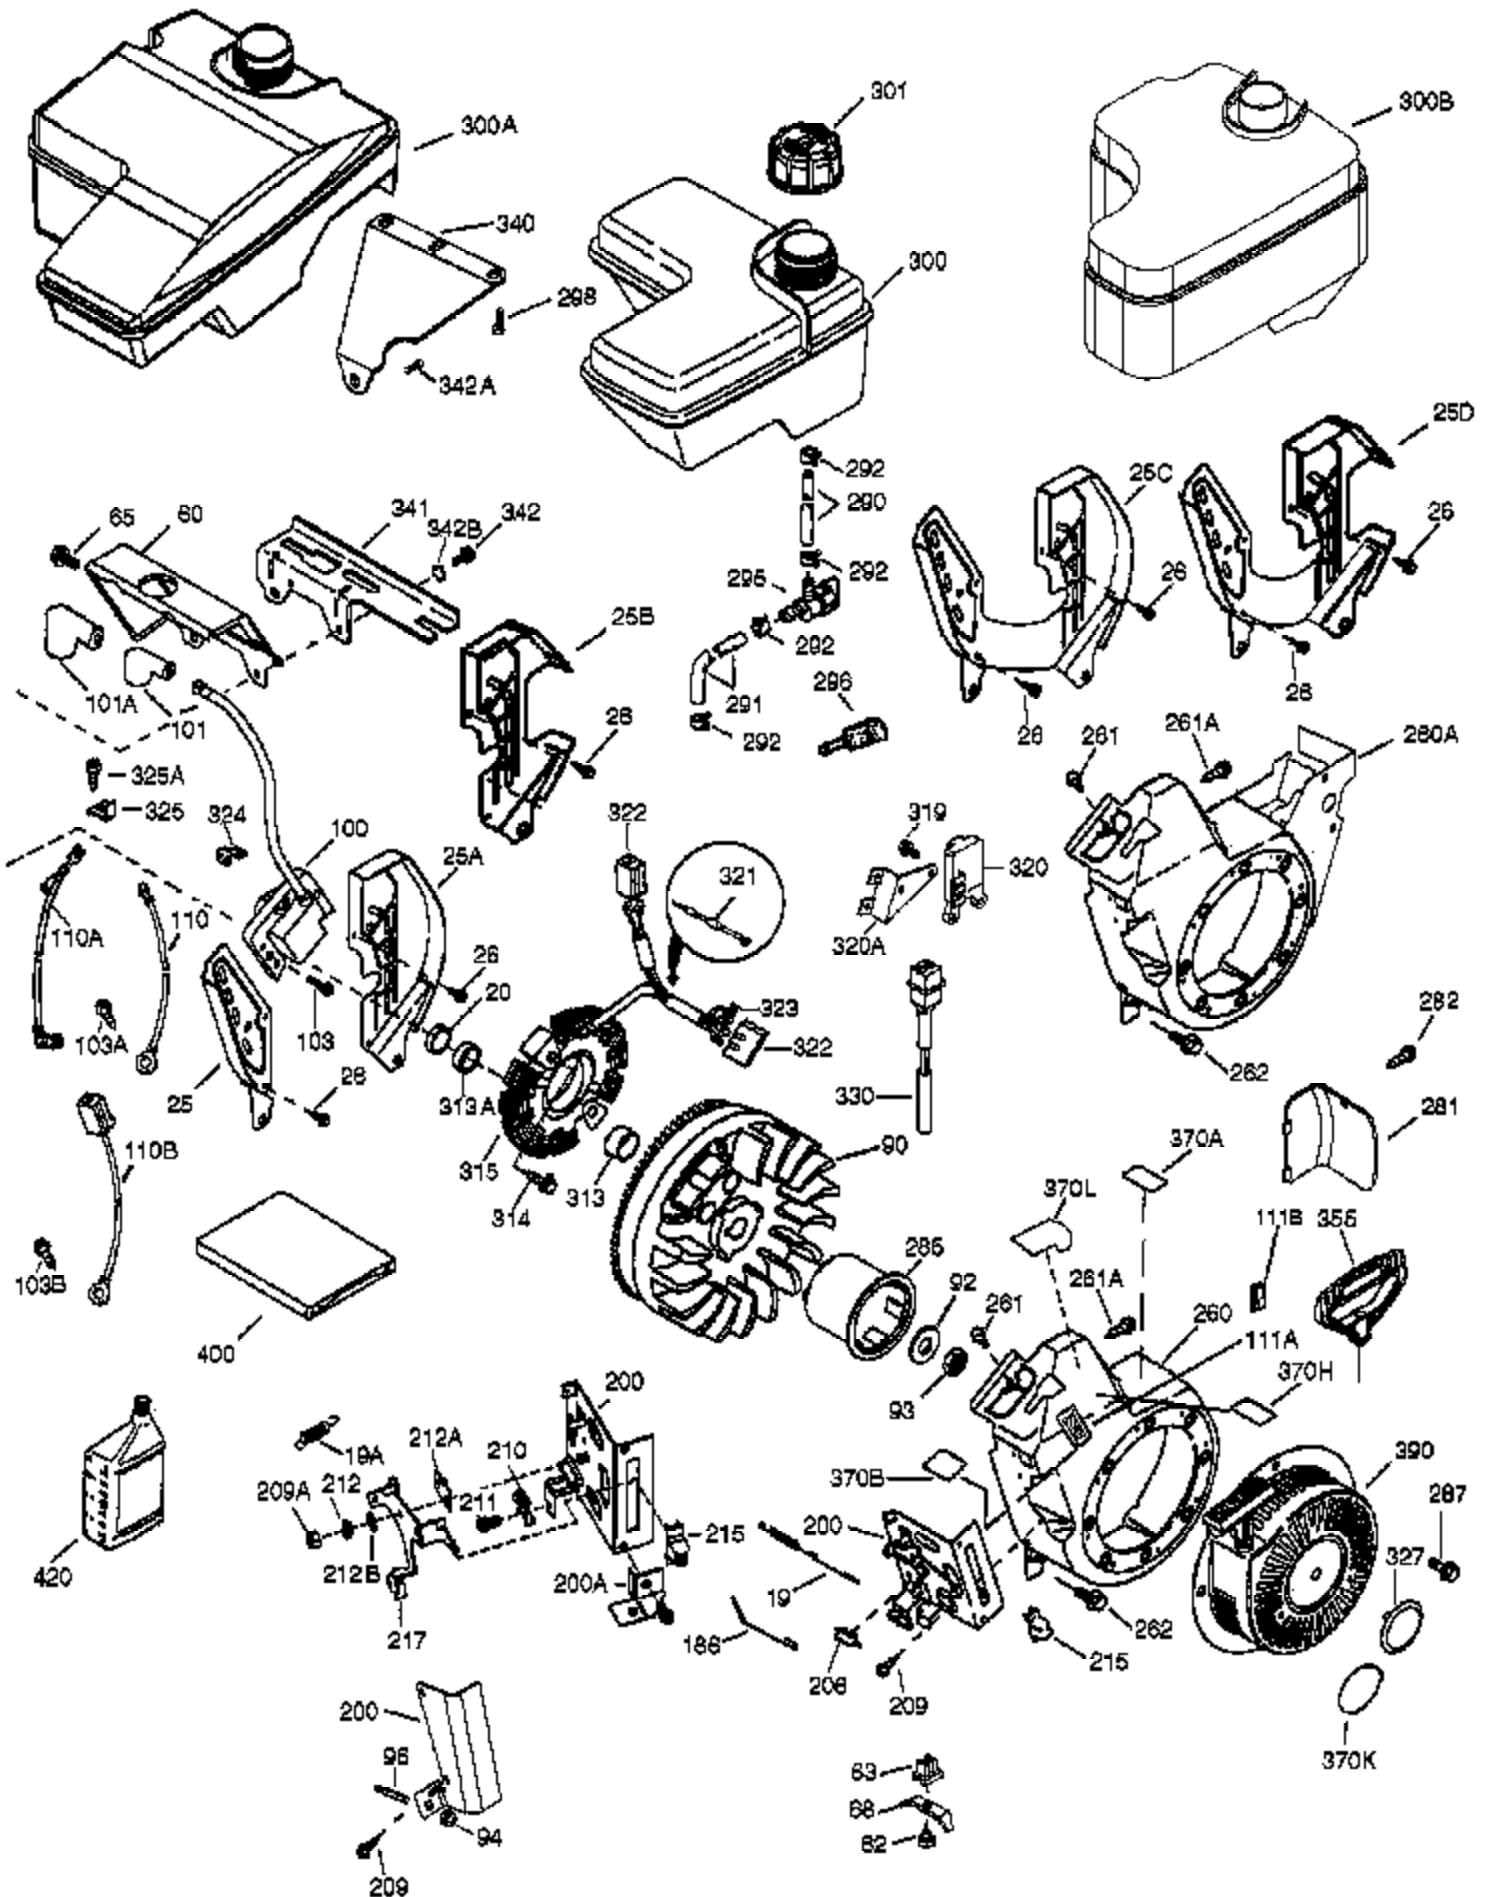

Ref #	Part Number	Qty	Description
19	37828	1	Extension Spring
20	32600	1	Oil Seal
25D	37710	1	Air Baffle (1 pc. electric start)
26	30200	2	Screw, 10-24 x 9/16"
60	36623A	1	Blower Housing Extension
65	30200	1	Screw, 10-24 x 9/16"
90	611234	1	Flywheel
92	650815	1	Belleville Washer
93	650816	1	Flywheel Nut
100	34443C	1	Solid State Ignition
101	610118	1	Spark Plug Cover
103	651007	2	Screw, T-15, 10-24 x 15/16"
103A	650767	1	Screw, 1/4-20 x 1-19/32"
110A	37746	1	Ground Wire
110	37451	1	Ground Wire
111A	611224	1	Rocker Switch (ON/Off)
186	36711	1	Governor Link
200	37827	1	Control Bracket (Incl. 19A, 210 & 211)
200A	37249	1	Boden Wire Bracket
209	650821	1	Screw, 10-32 x 1/2"
210	27793	1	Conduit Clip
210	27793	1	Conduit Clip
211	28942	1	Screw, 10-32 x 3/8"
211	28942	2	Screw, 10-32 x 3/8"
260	37045	1	Blower Housing
261A	650821	2	Screw, 10-32 x 1/2"
261	651008	1	Screw, 1/4-20 x 31/64"
262	651008	2	Screw, 1/4-20 x 31/64"
285	35985B	1	Starter Cup
287	651008	4	Screw, 1/4-20 x 31/64"
290	30705	1	Fuel Line
292	26460	1	Fuel Line Clamp
300	36863	1	Fuel Tank (Incl. 292 & 301)
301	36754	1	Fuel Cap (Black)
313A	35189	1	Spacer
313	34080	1	Spacer
314	650873	2	Screw, 1/4-20 x 3/4"
315	611271	1	Alternator Coil (3 Amp DC, 5 Amp AC) (Incl. 321, 322 & 323)
321	611161	1	Diode
322	611142	1	Connector Body
323	611118	1	Terminal
341	36644A	1	Fuel Tank Bracket
342B	651086	2	Rubber Washer
342	651085	2	Screw, 1/4-20 x 19/32"
370K	36695	1	Starter Decal
370A	36261	1	Instruction Decal
390	590746	1	Rewind Starter (NOTE: This engine could have been built with 590704 starter.)
400	36720	1	* Gasket Set (Incl. items marked PK in notes)
420	730225	1	SAE 30 4-Cycle Engine Oil (Quart)