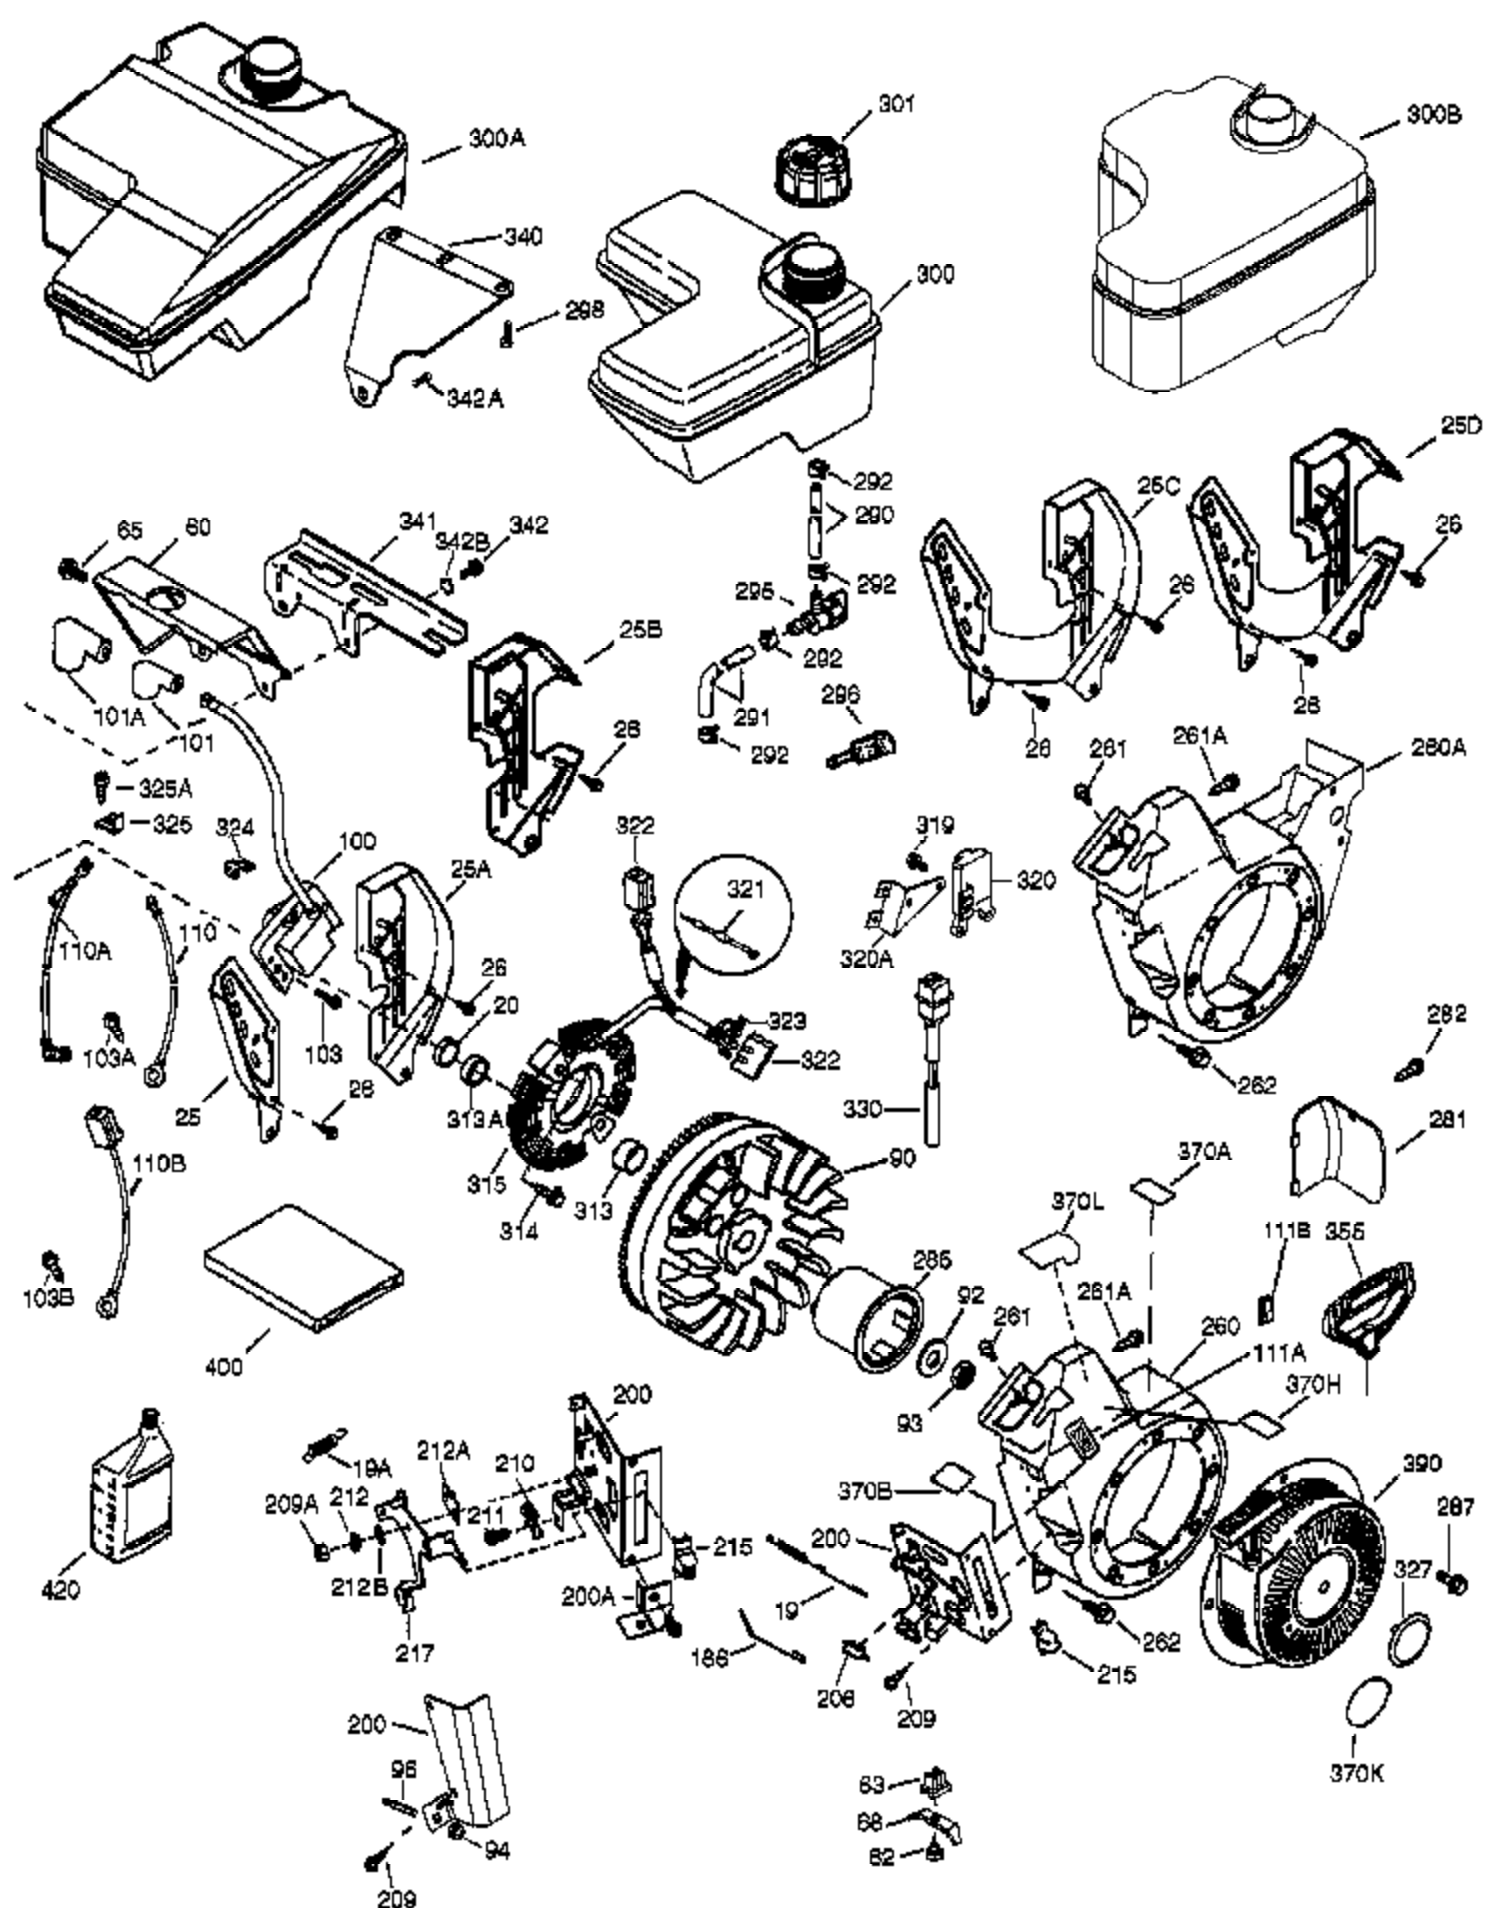

Ref #	Part Number	Qty	Description
19A	36741	1	Extension Spring
19	37111	1	Extension Spring
20	32600	1	Oil Seal
25	36621	1	Air Baffle (Left)
25B	36869	1	Air Baffle (Right)
26	30200	1	Screw, 10-24 x 9/16"
60	36623A	1	Blower Housing Extension
65	30200	1	Screw, 10-24 x 9/16"
90	611234	1	Flywheel
92	650815	1	Belleville Washer
93	650816	1	Flywheel Nut
100	34443B	1	Solid State Ignition
101	610118	1	Spark Plug Cover
103	651007	2	Screw, T-15, 10-24 x 15/16"
103A	650767	1	Screw,
110A	36964	1	Ground Wire
110	37451	1	Ground Wire
111B	611224	1	Rocker Switch (ON/Off)
186	36711	1	Governor Link
200	36740A	1	Control Bracket (Incl. 19A, 210 & 211)
209	650821	1	Screw, 10-32 x 1/2"
210	27793	1	Conduit Clip
210	27793	1	Conduit Clip
211	28942	1	Screw, 10-32 x 3/8"
211	28942	2	Screw, 10-32 x 3/8"
260	37045	1	Blower Housing
261	651008	1	Screw, 1/4-20 x 31/64"
261A	650821	2	Screw, 10-32 x 1/2"
262	651008	2	Screw, 1/4-20 x 31/64"
285	35985B	1	Starter Cup
287	651008	4	Screw, 1/4-20 x 31/64"
290	30705	1	Fuel Line Assembly
292	26460	1	Fuel Line Clamp
300	36863	1	Fuel Tank (Incl. 292 & 301)
301	36754	1	Fuel Cap (Black)
313A	35189	1	Spacer
313	34080	1	Spacer
314	650873	2	Screw, 1/4-20 x 3/4"
315	611271	1	Alternator Coil (3 Amp DC, 5 Amp AC) (Incl. 321, 322 & 323)
321	611161	1	Diode
322	611142	1	Connector Body
323	611118	1	Terminal
324	33177	1	Ground Terminal
325	37471	1	Fuel Line Bracket
325	29443	1	Wire Clip
325A	30200	1	Screw, 10-24 x 9/16"
341	36644	1	Fuel Tank Bracket
342	651010	2	Screw, 1/4-20 x 7/8"
370K	36695	1	Starter Decal
370A	36261	1	Lubrication Decal
390	590746	1	Rewind Starter (NOTE: This engine could have been built with 590704 starter.)
400	36720	1	* Gasket Set (Incl. items marked PK in notes)
420	730225	1	SAE 30 4-Cycle Engine Oil (Quart)