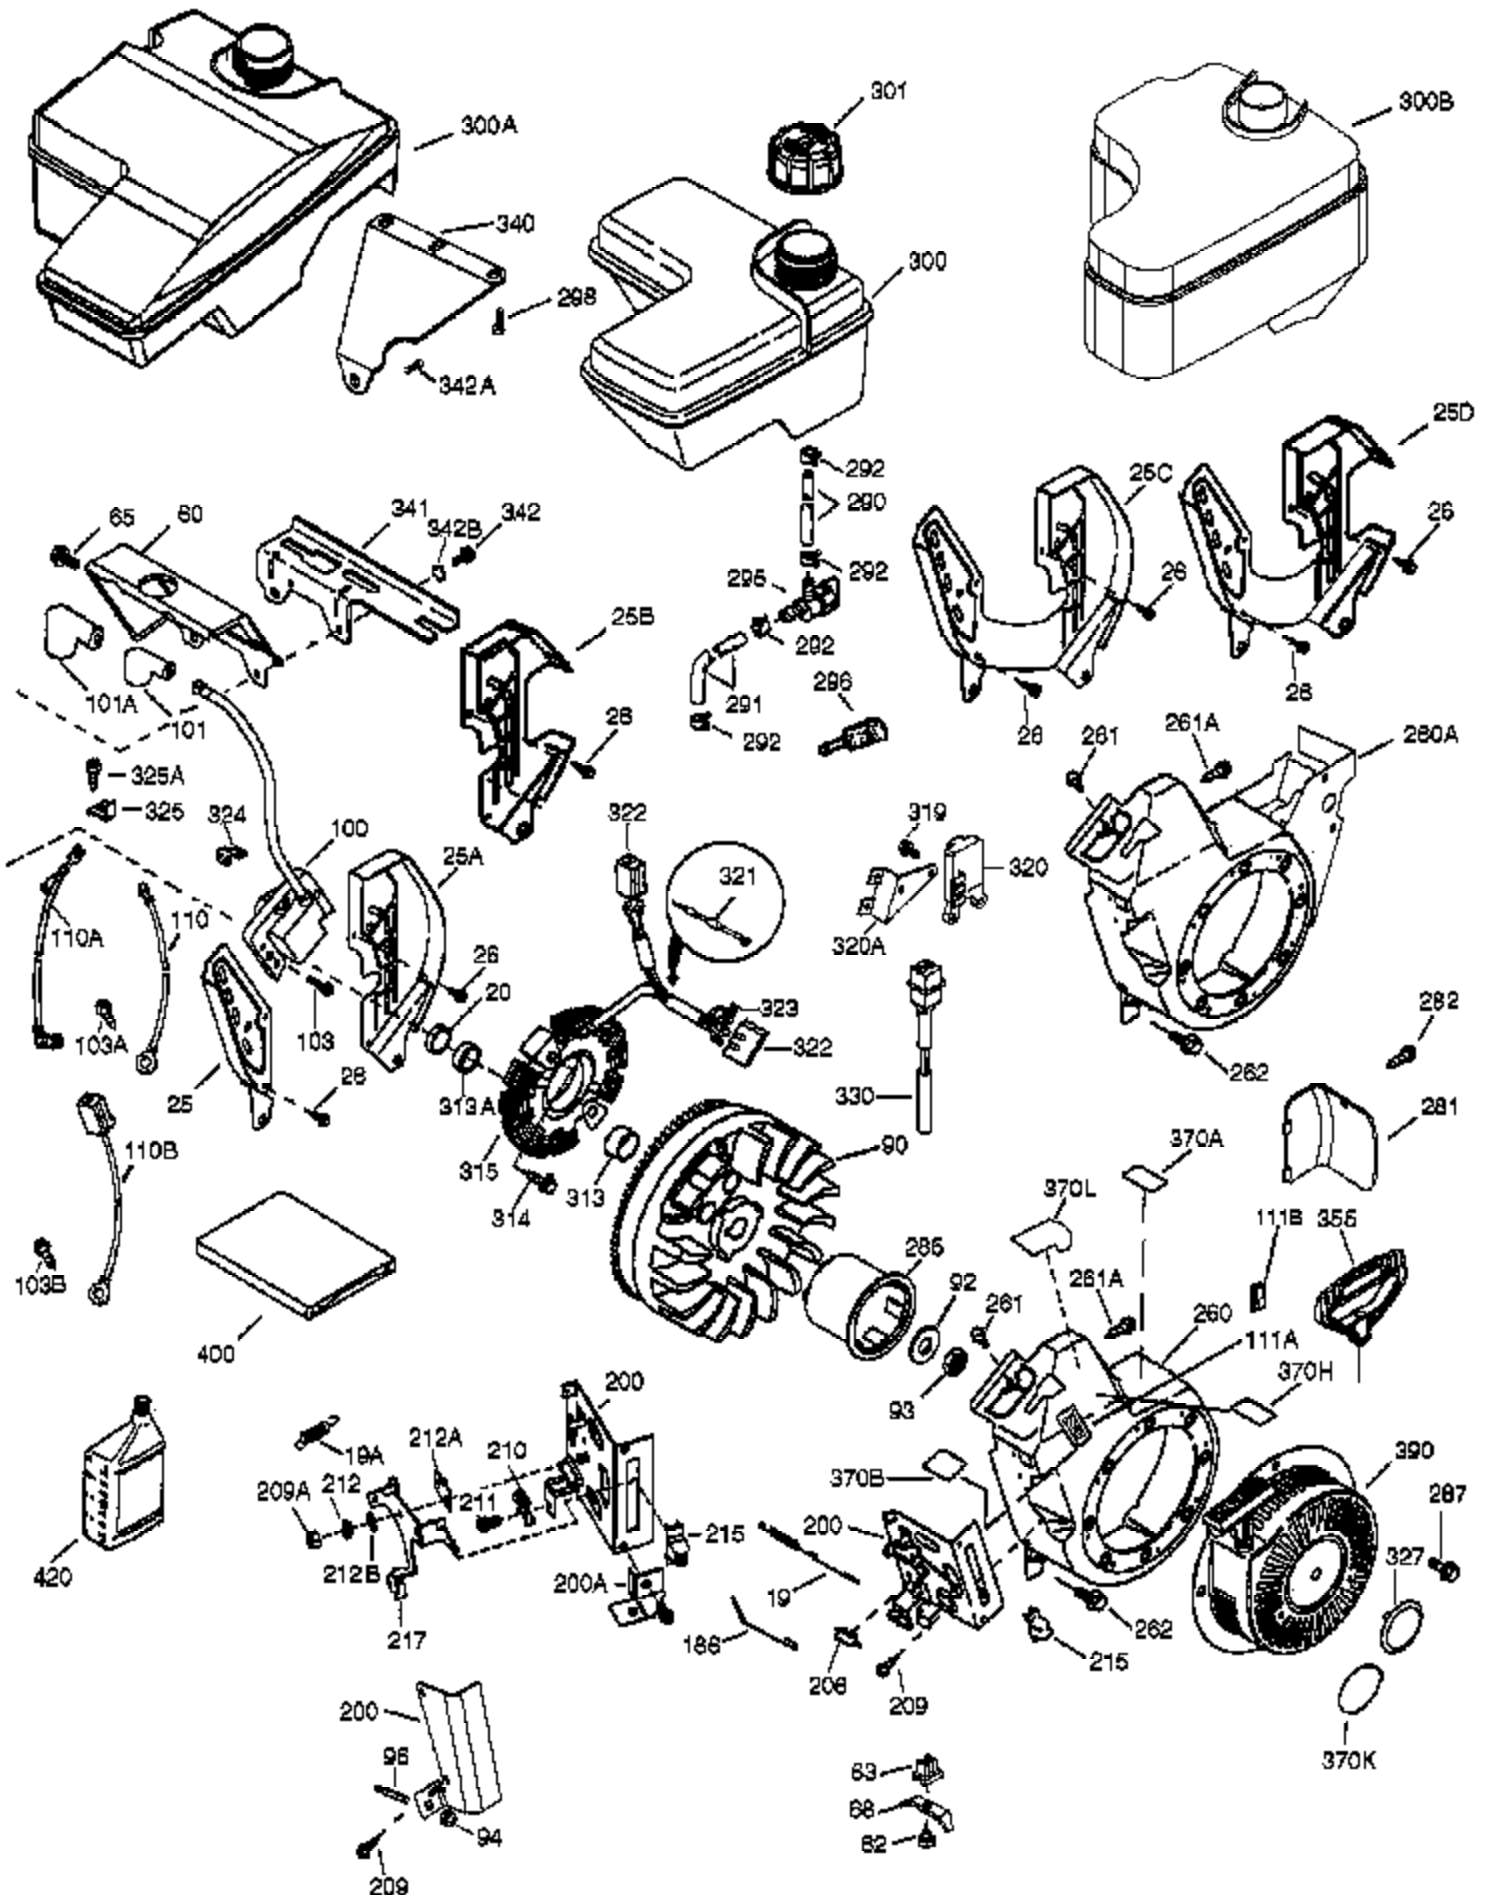

Ref #	Part Number	Qty	Description
19	37828	1	Extension Spring
20	32600	1	Oil Seal
25D	37710	1	Air Baffle (1 pc. electric start)
26	30200	2	Screw, 10-24 x 9/16"
60	36623A	1	Blower Housing Extension
65	30200	1	Screw, 10-24 x 9/16"
90	611234	1	Flywheel
92	650815	1	Belleville Washer
93	650816	1	Flywheel Nut
100	34443C	1	Solid State Ignition
101	610118	1	Spark Plug Cover
103A	650767	1	Screw, 1/4-20 x 1-19/32"
103	651007	2	Screw, T-15, 10-24 x 15/16"
110A	36964	1	Ground Wire
110	37451	1	Ground Wire
110	37746	1	Ground Wire
111A	611224	1	Rocker Switch (ON/Off)
200	37827	1	Control Bracket
209	650821	1	Screw, 10-32 x 1/2"
210	27793	1	Conduit Clip
210	27793	1	Conduit Clip
211	28942	1	Screw, 10-32 x 3/8"
211	28942	2	Screw, 10-32 x 3/8"
260	37045	1	Blower Housing
261	651008	1	Screw, 1/4-20 x 31/64"
261A	650821	2	Screw, 10-32 x 1/2"
262	651008	2	Screw, 1/4-20 x 31/64"
285	35985B	1	Starter Cup
287	651008	4	Screw, 1/4-20 x 31/64"
290	30705	1	Fuel Line
292	26460	2	Fuel Line Clamp
300	36863	1	Fuel Tank (Incl. 292 & 301)
301	36754	1	Fuel Cap
313A	35189	1	Spacer
313	34080	1	Spacer
314	650873	2	Screw, 1/4-20 x 3/4"
315	611271	1	Alternator Coil (3 Amp DC, 5 Amp AC) (Incl. 321, 322 & 323)
321	611161	1	Diode
322	611142	1	Connector Body
323	611118	1	Terminal
325A	30200	1	Screw, 10-24 x 9/16"
325	37471	1	Fuel Line Bracket
341	36644A	1	Fuel Tank Bracket
342	651085	2	Screw, 1/4-20 x 19/32"
342B	651086	2	Rubber Washer
370K	36695	1	Starter Decal
390	590746	1	Rewind Starter (NOTE: This engine could have been built with 590704 starter.)
400	36720	1	* Gasket Set (Incl. items marked PK in notes)
420	730225A	1	SAE 30 4-Cycle Engine Oil (Quart)