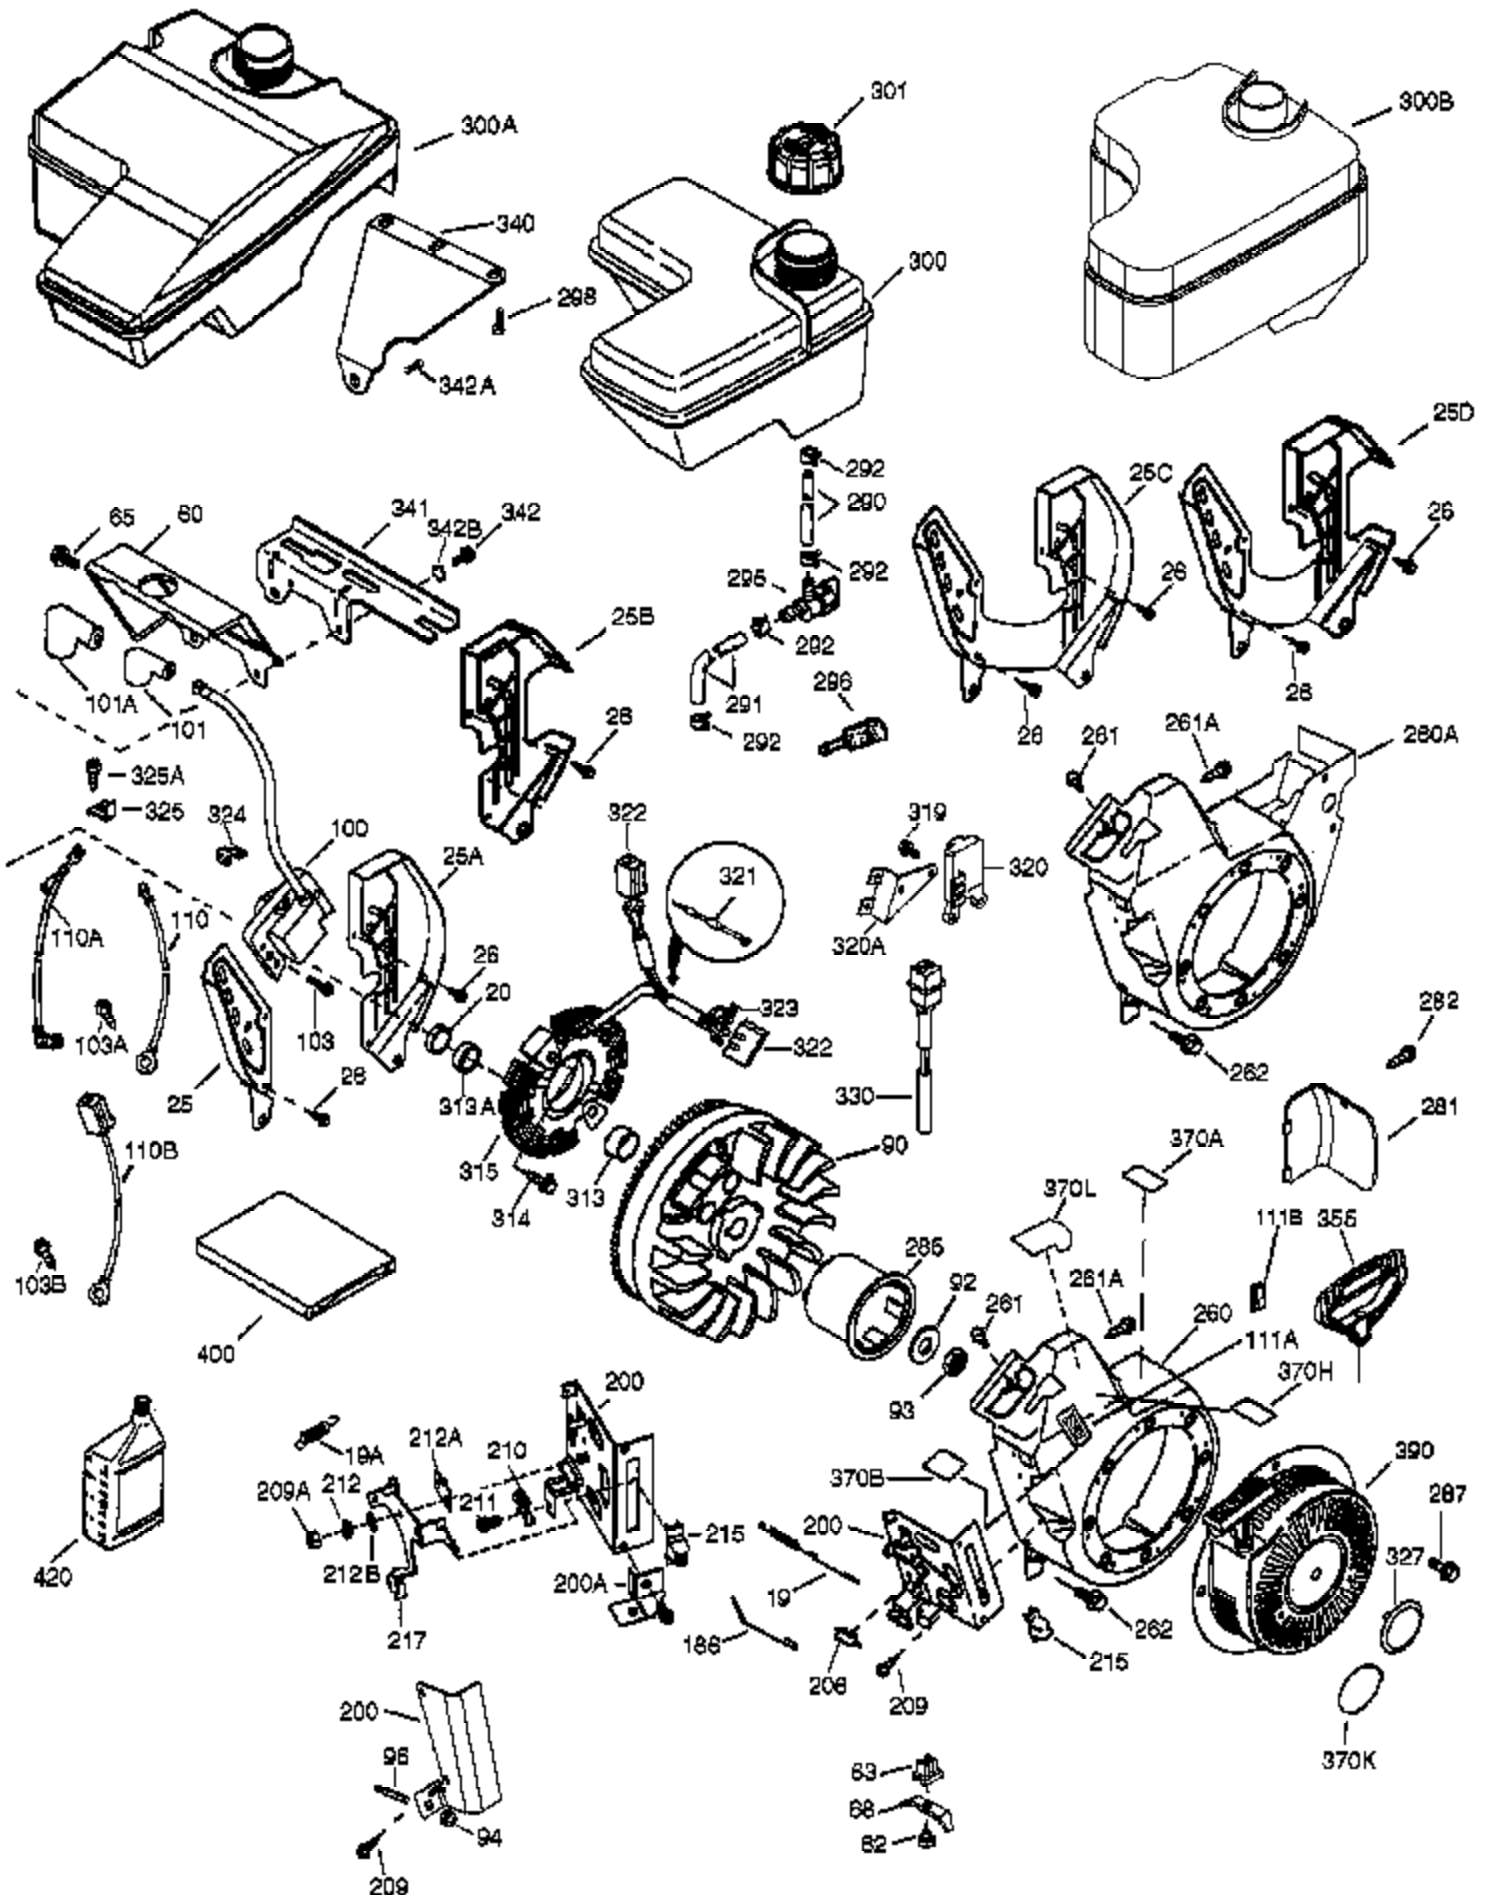

Ref #	Part Number	Qty	Description
	30705	1	Fuel Line
19A	36741	1	Extension Spring
19	37111	1	Extension Spring
20	32600	1	Oil Seal
25D	37710	1	Air Baffle (1 pc. electric start)
26	30200	2	Screw, 10-24 x 9/16"
60	36623A	1	Blower Housing Extension
65	30200	1	Screw, 10-24 x 9/16"
90	611234	1	Flywheel
92	650815	1	Belleville Washer
93	650816	1	Flywheel Nut
100	34443B	1	Solid State Ignition
101	610118	1	Spark Plug Cover
103	651007	2	Screw, T-15, 10-24 x 15/16"
103A	650767	1	Screw, 1/4-20 x 1-19/32"
110	37451	1	Ground Wire
110A	36964	1	Ground Wire
111A	611224	1	Rocker Switch (ON/Off)
186	36711	1	Governor Link
200	36740A	1	Control Bracket (Incl. 19A, 210 & 211)
200A	37249	1	Control Bracket
209	650821	1	Screw, 10-32 x 1/2"
210	27793	1	Conduit Clip
210	27793	1	Conduit Clip
211	28942	1	Screw, 10-32 x 3/8"
211	28942	2	Screw, 10-32 x 3/8"
260	37045	1	Blower Housing
261	651008	1	Screw, 1/4-20 x 31/64"
261A	650821	2	Screw, 10-32 x 1/2"
262	651008	2	Screw, 1/4-20 x 31/64"
285	35985B	1	Starter Cup
287	651008	4	Screw, 1/4-20 x 31/64"
290		1	Fuel Line Assembly (11")
292	26460	1	Fuel Line Clamp
300	36863	1	Fuel Tank (Incl. 292 & 301)
301	36754	1	Fuel Cap (Black)
313A	35189	1	Spacer
313	34080	1	Spacer
314	650873	2	Screw, 1/4-20 x 3/4"
315	611271	1	Alternator Coil (3 Amp DC, 5 Amp AC) (Incl. 321, 322 & 323)
321	611161	1	Diode
322	611142	1	Connector Body
323	611118	1	Terminal
324	33177	1	Ground Terminal
325	29443	1	Wire Clip
341	36644	1	Fuel Tank Bracket
342	651010	2	Screw, 1/4-20 x 7/8"
370A	36261	1	Instruction Decal
370K	36695	1	Starter Decal
390	590746	1	Rewind Starter (NOTE: This engine could have been built with 590704 starter.)
400	36720	1	* Gasket Set (Incl. items marked PK in notes)
420	730225	1	SAE 30 4-Cycle Engine Oil (Quart)